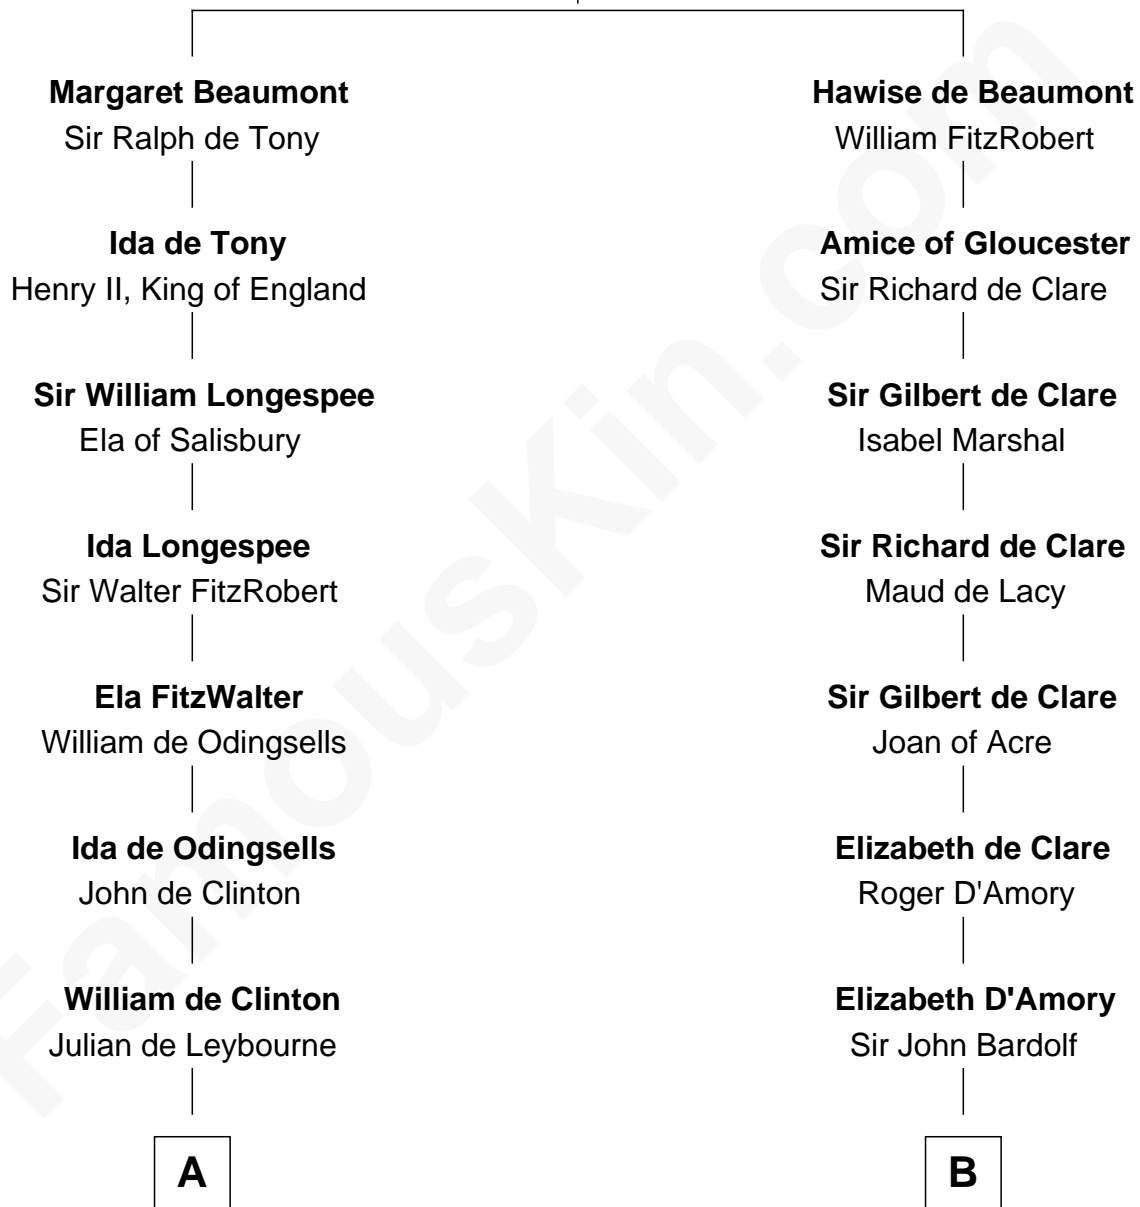

FamousKin.com Relationship Chart of

John Quincy Adams

6th U.S. President

21st cousin of

Charles Carnan Ridgely

15th Governor of Maryland

Robert de Beaumont

Amicia de Gael

C

Anna Shepard

Daniel Quincy

Col John Quincy

Elizabeth Norton

Elizabeth Quincy

Rev. William Smith

Abigail Quincy Smith

John Adams

John Quincy Adams

6th U.S. President

D

Susannah Norwood

John Howard

John Howard

Mary Warfield