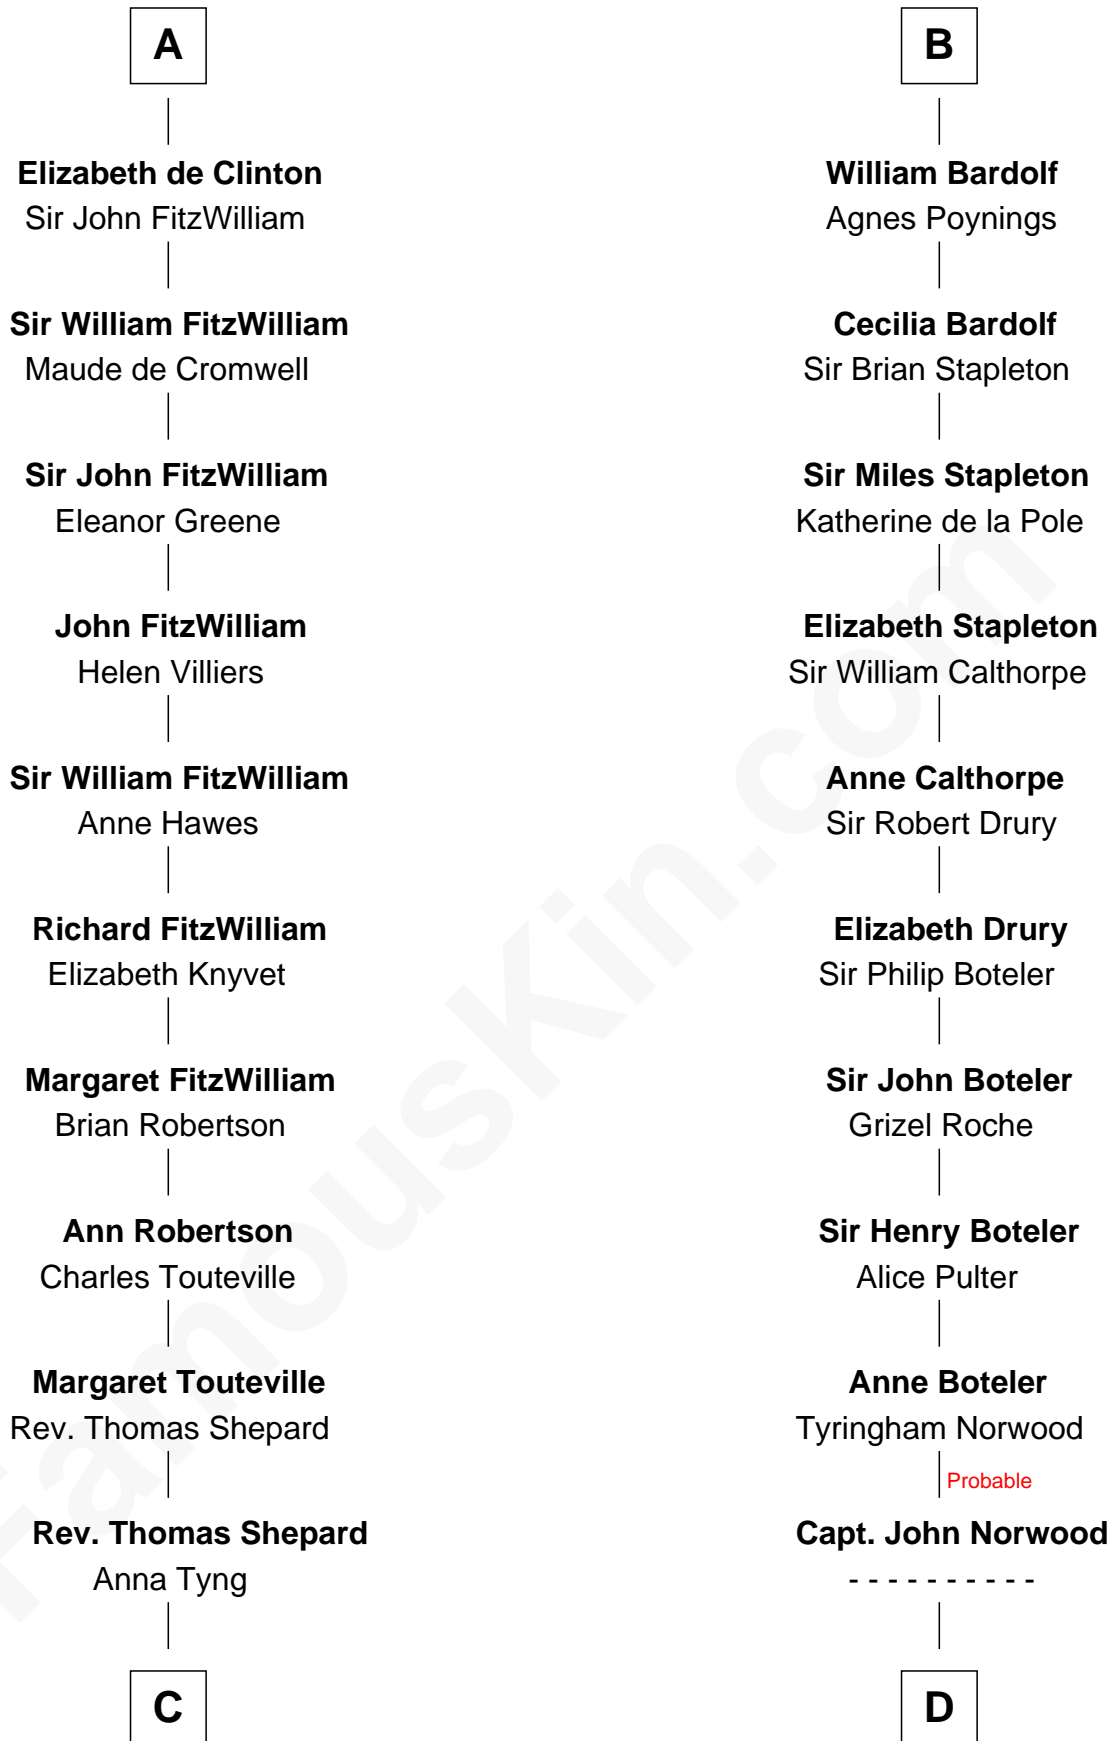

FamousKin.com Relationship Chart of

John Quincy Adams

6th U.S. President

21st cousin of

Charles Carnan Ridgely

15th Governor of Maryland

Robert de Beaumont

Amicia de Gael