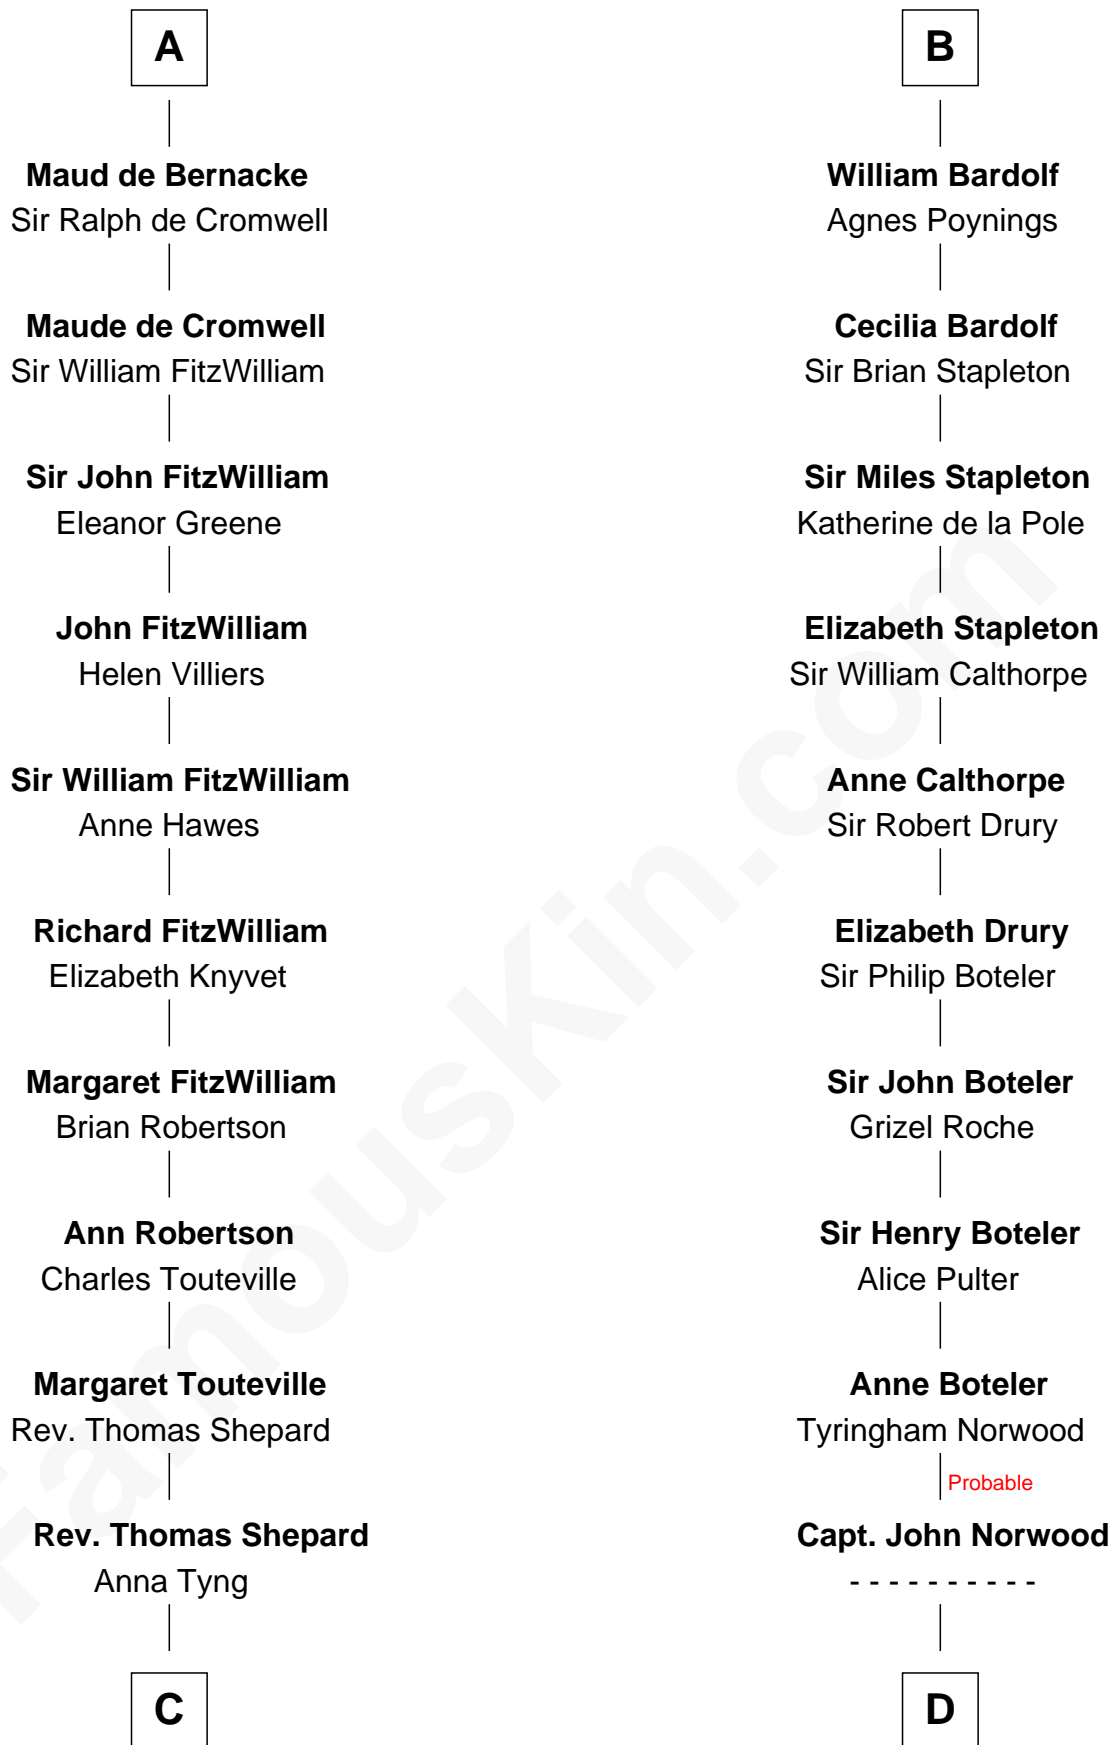

# FamousKin.com Relationship Chart of

**John Quincy Adams**

*6th U.S. President*

21st cousin of

**Charles Carnan Ridgely**

*15th Governor of Maryland*

**James de St. Hilary**

Aveline - - - - -

**C**

**Anna Shepard**

Daniel Quincy

**Col John Quincy**

Elizabeth Norton

**Elizabeth Quincy**

Rev. William Smith

**Abigail Quincy Smith**