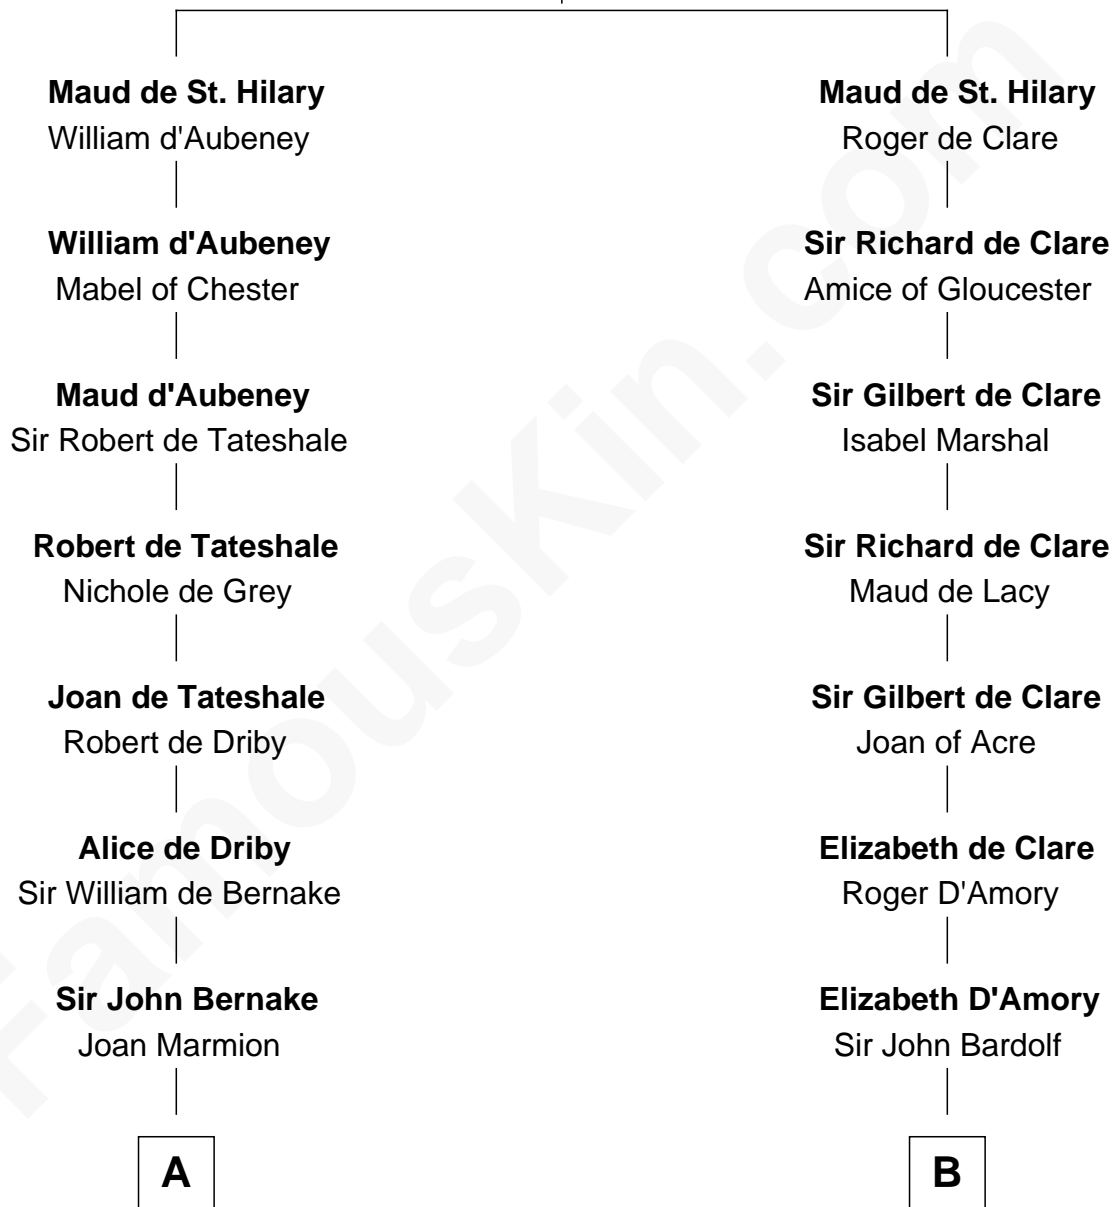

# FamousKin.com Relationship Chart of

**John Quincy Adams**

*6th U.S. President*

21st cousin of

**Charles Carnan Ridgely**

*15th Governor of Maryland*

**James de St. Hilary**

Aveline - - - - -

**C**

**Anna Shepard**

Daniel Quincy

**Col John Quincy**

Elizabeth Norton

**Elizabeth Quincy**

Rev. William Smith

**Abigail Quincy Smith**

John Adams

**John Quincy Adams**

*6th U.S. President*

**D**

**Susannah Norwood**

John Howard

**John Howard**

Mary Warfield