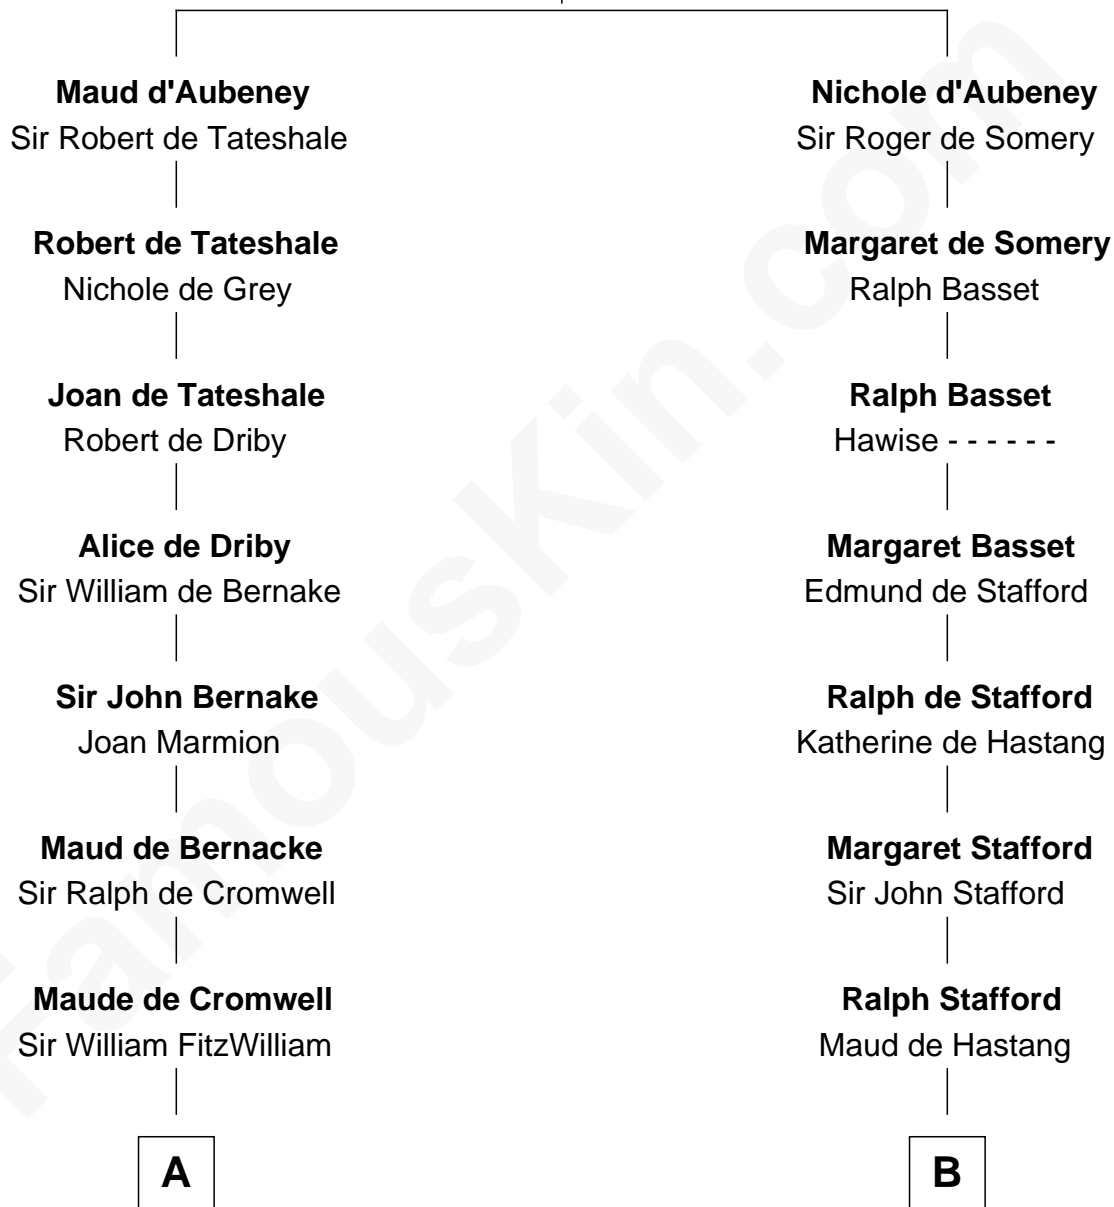

FamousKin.com
Relationship Chart of
John Quincy Adams
6th U.S. President

19th cousin 2 times removed of
Zachary Taylor
12th U.S. President

William d'Aubenev
Mabel of Chester

C

Elizabeth Quincy
Rev. William Smith

Abigail Quincy Smith
John Adams

John Quincy Adams
6th U.S. President

D

William Strother
Margaret Thornton

Francis Strother
Susannah Dabney

William Strother
Sarah Bayly

Sarah Dabney Strother
Col. Richard Taylor

Zachary Taylor
12th U.S. President

FamousKin.com