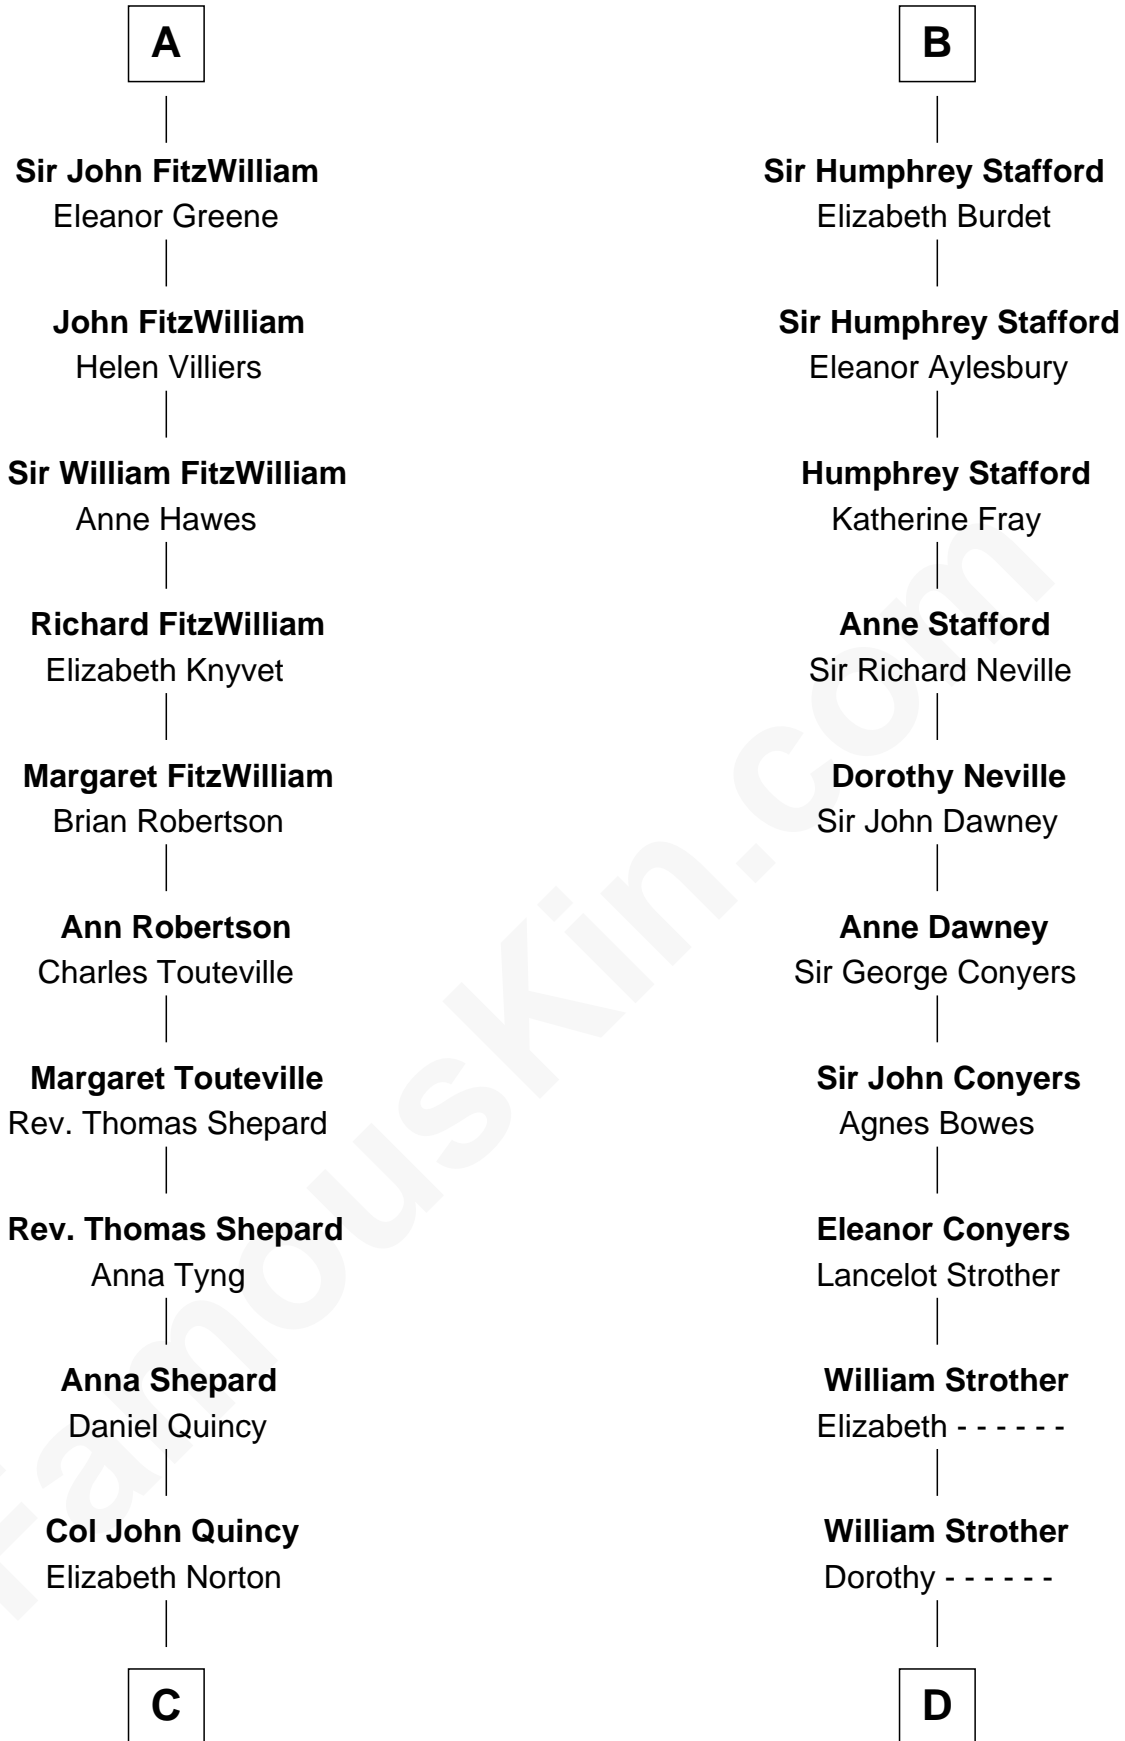

FamousKin.com
Relationship Chart of
John Quincy Adams
6th U.S. President

19th cousin 2 times removed of
Zachary Taylor
12th U.S. President

William d'Aubenev
Mabel of Chester

C

Elizabeth Quincy
Rev. William Smith

Abigail Quincy Smith
John Adams

John Quincy Adams
6th U.S. President

D

William Strother
Margaret Thornton

Francis Strother
Susannah Dabney

William Strother
Sarah Bayly

Sarah Dabney Strother
Col. Richard Taylor

Zachary Taylor
12th U.S. President

FamousKin.com