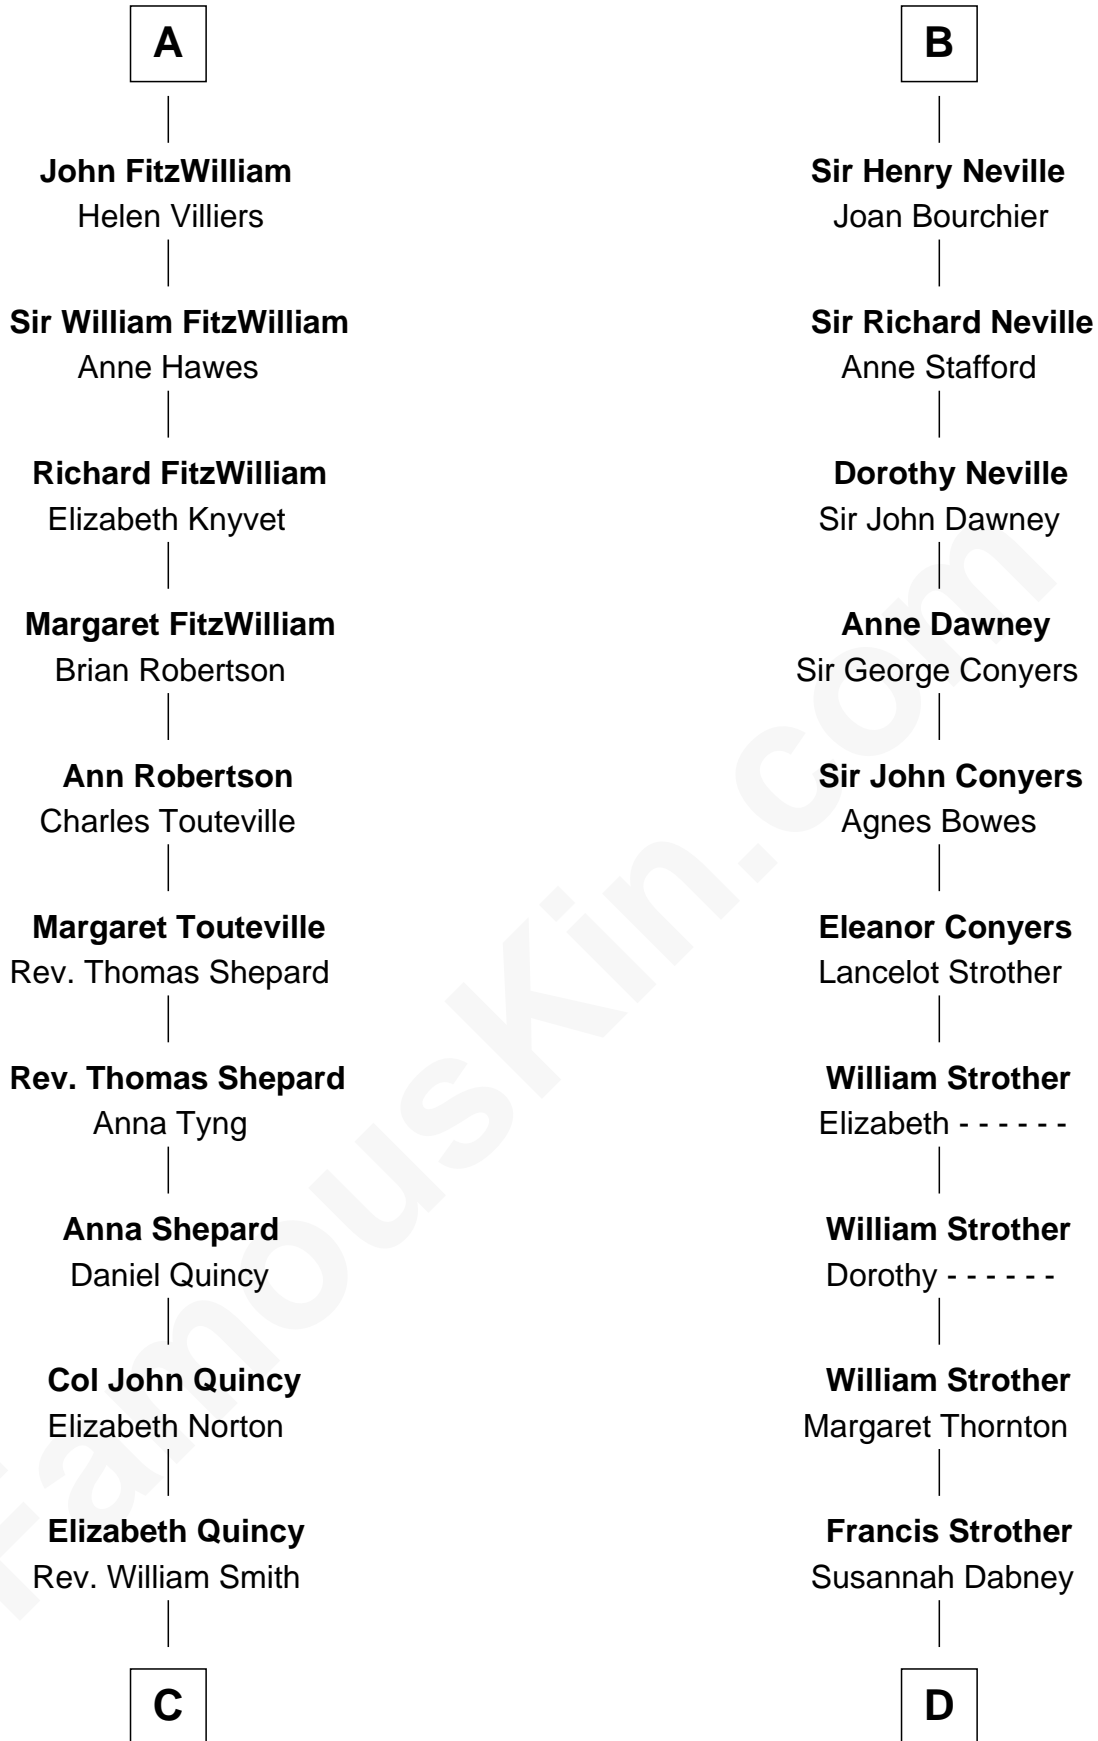

FamousKin.com
Relationship Chart of
John Quincy Adams
6th U.S. President

18th cousin 1 time removed of
Zachary Taylor
12th U.S. President

Sir William Longespee
 Ela of Salisbury

Ida Longespee
 Sir Walter FitzRobert

Ela FitzWalter
 William de Odingsells

Ida de Odingsells
 John de Clinton

William de Clinton
 Julian de Leybourne

Elizabeth de Clinton
 Sir John FitzWilliam

Sir William FitzWilliam
 Maude de Cromwell

Sir John FitzWilliam
 Eleanor Greene

A

William Longespee
 Idoine de Camville

Ela Longespee
 Sir James de Audley

Sir Hugh I de Audley
 Iseult de Mortimer

Alice de Audley
 Sir Ralph de Neville

Sir John de Neville
 Maude de Percy

Sir Ralph Neville
 Joan Beaufort

George Neville
 Elizabeth Beauchamp

B

C

Abigail Quincy Smith

John Adams

John Quincy Adams

6th U.S. President

D