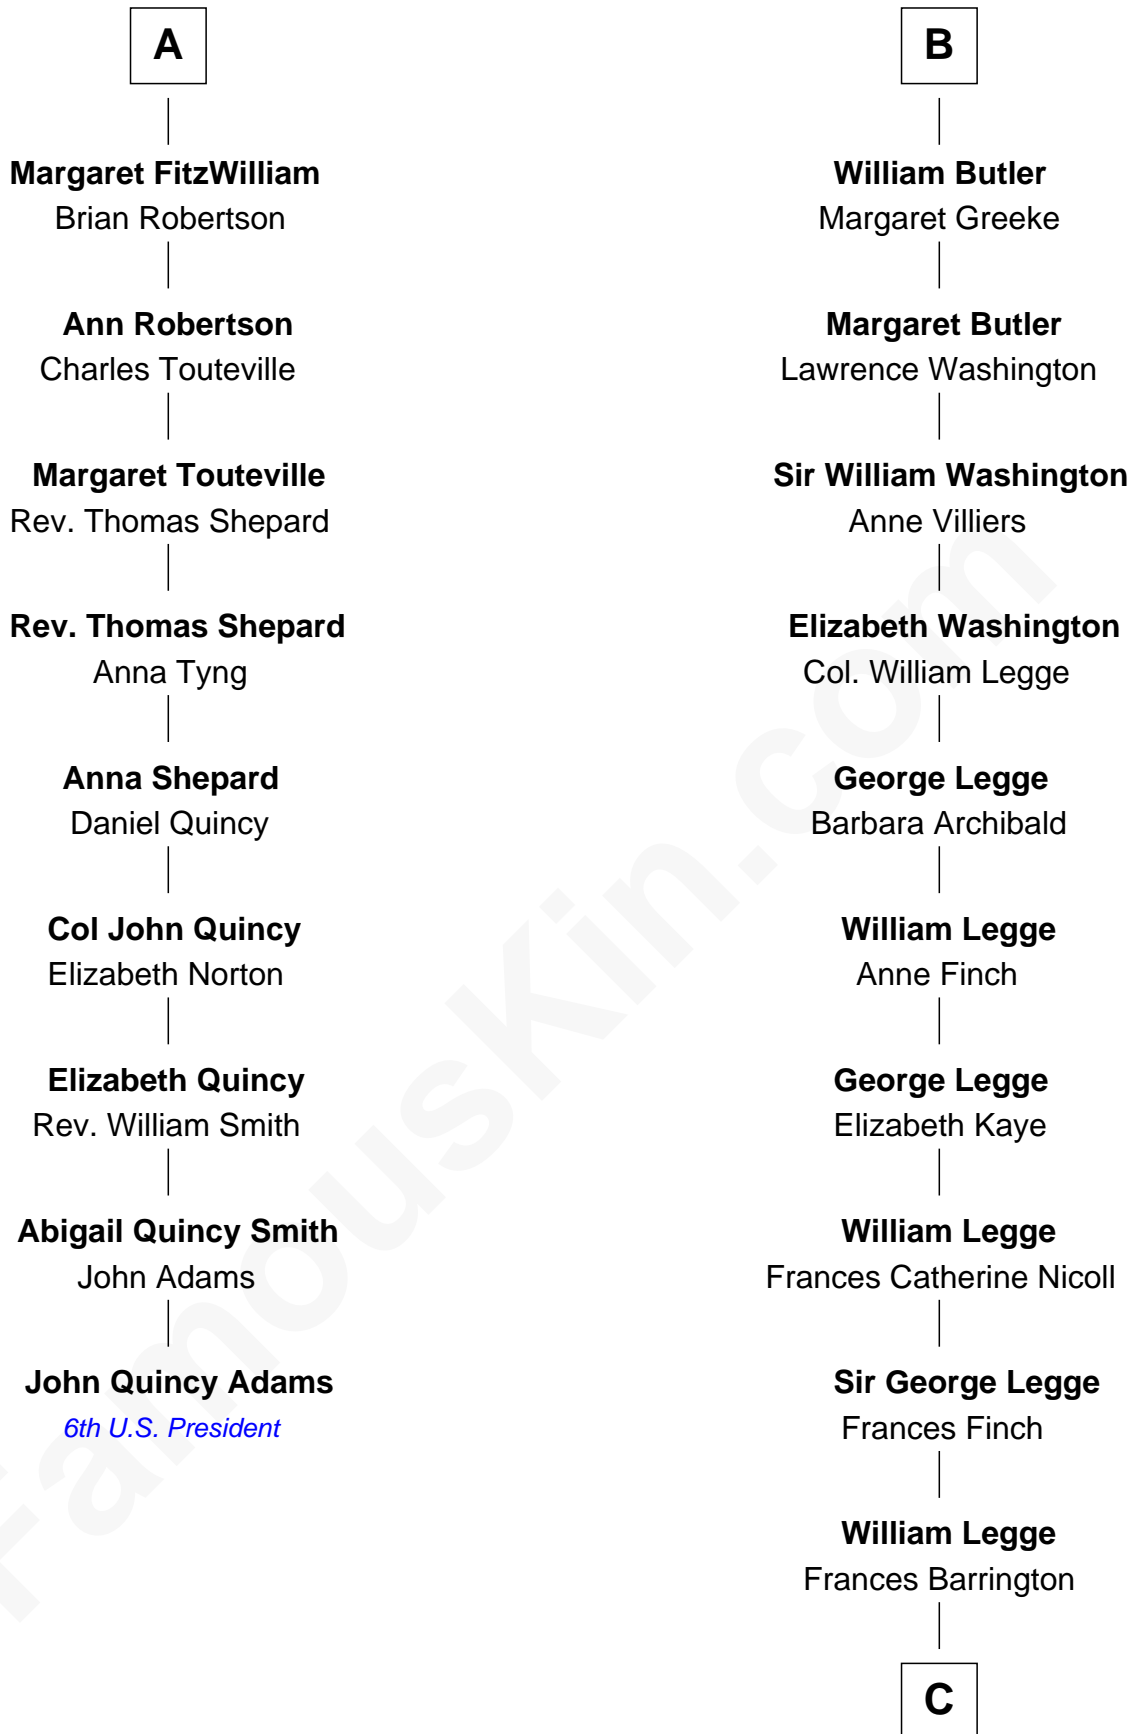

FamousKin.com
Relationship Chart of
John Quincy Adams
6th U.S. President

15th cousin 6 times removed of
Kit Harington
TV Actor - "Game of Thrones"

C

Edward Henry Legge
Cordelia Twysden Molesworth

Lois Marjorie Legge
Ernest Wriothsesley Denny

Lavender Cecilia Denny
John Charles Dundas Harington

Sir David Richard Harington
Deborah Jane Catesby

Kit Harington
TV Actor - "Game of Thrones"