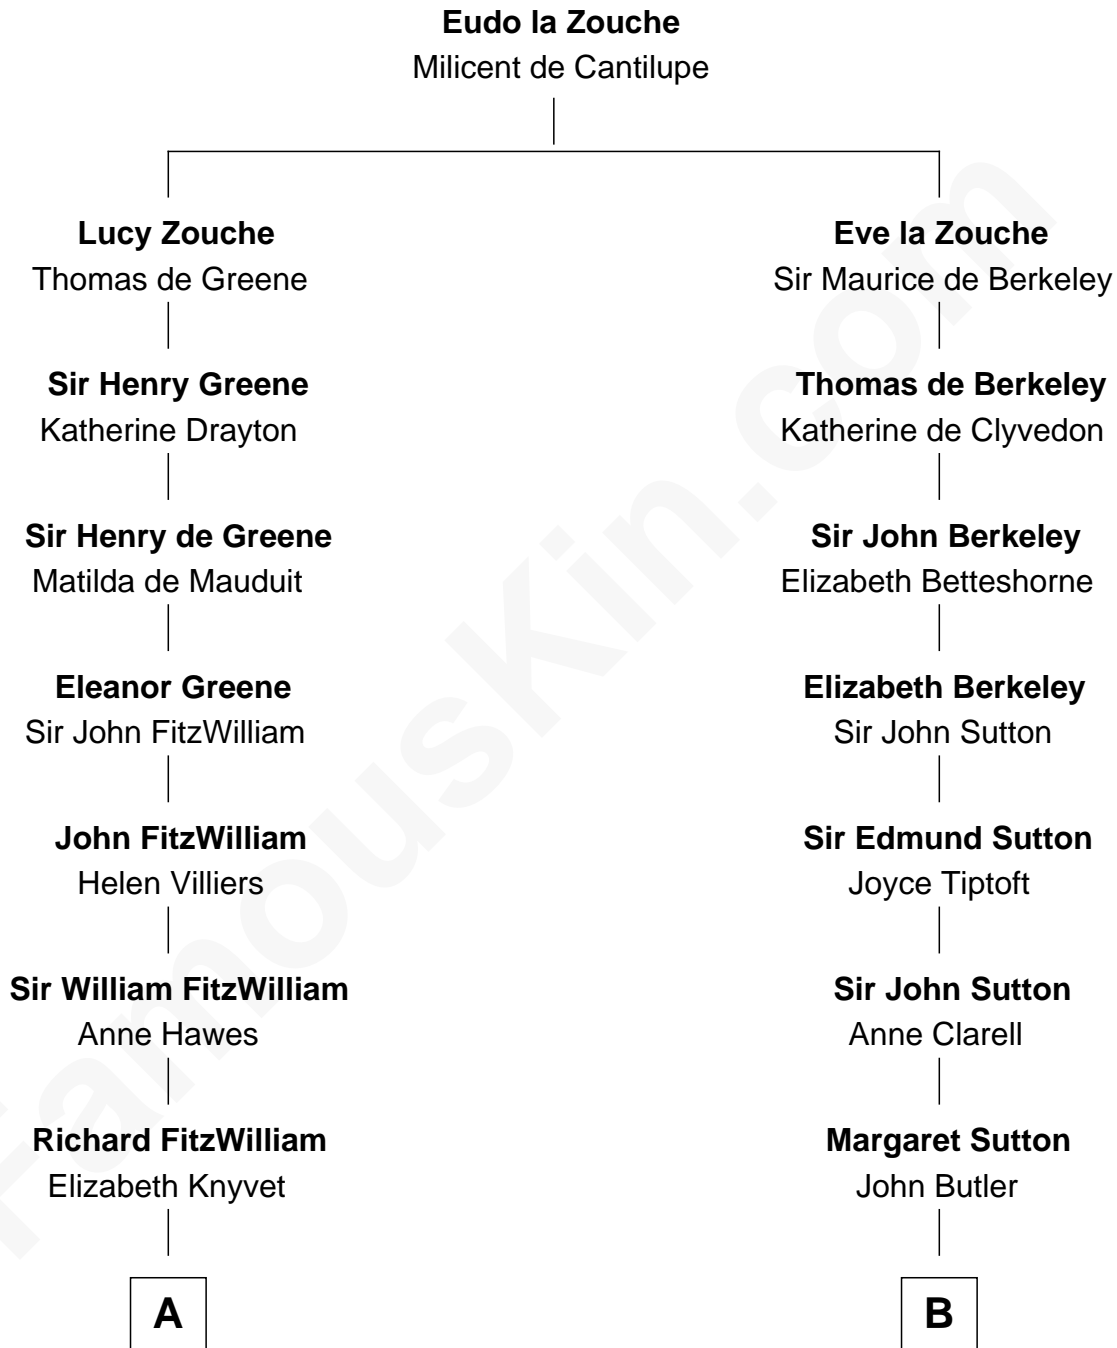

FamousKin.com
Relationship Chart of
John Quincy Adams
6th U.S. President

15th cousin 6 times removed of
Kit Harington
TV Actor - "Game of Thrones"

C

Edward Henry Legge
Cordelia Twysden Molesworth

Lois Marjorie Legge
Ernest Wriothsesley Denny

Lavender Cecilia Denny
John Charles Dundas Harington

Sir David Richard Harington
Deborah Jane Catesby

Kit Harington
TV Actor - "Game of Thrones"