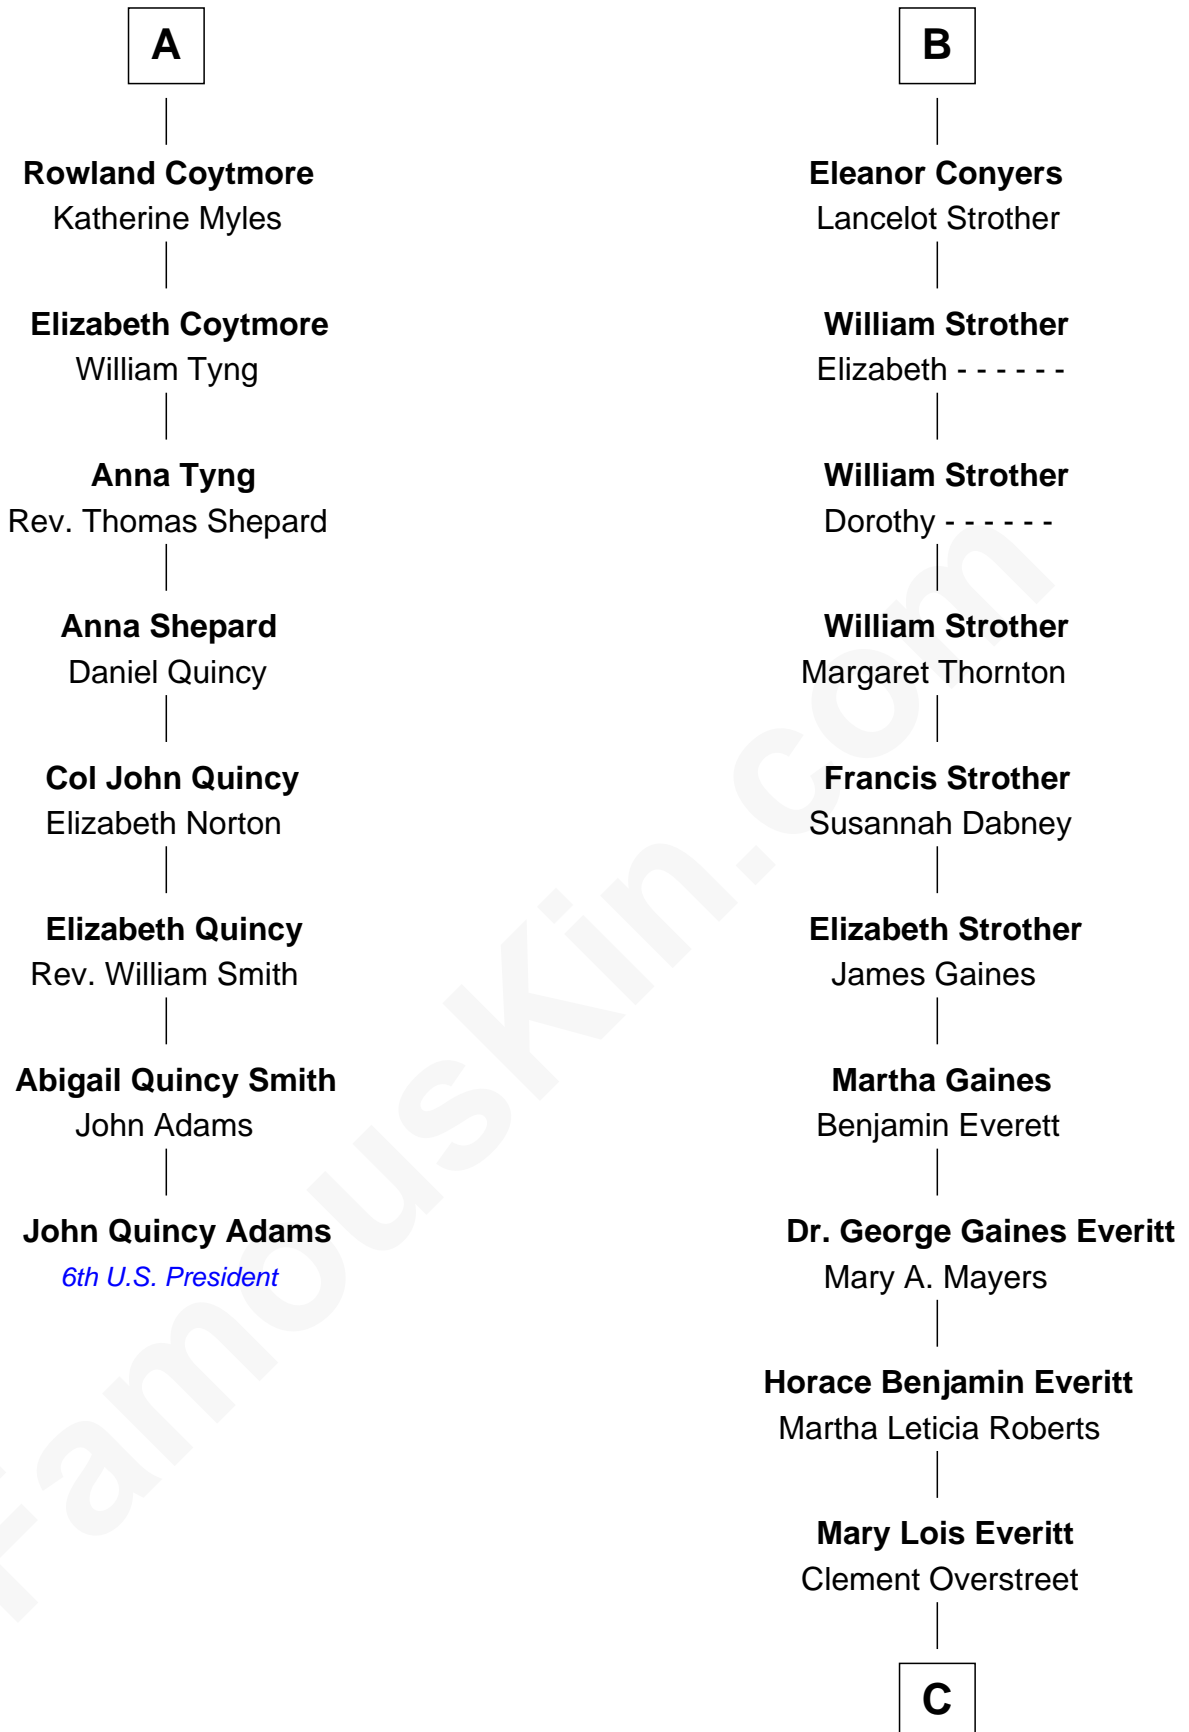

**FamousKin.com**  
**Relationship Chart of**  
**John Quincy Adams**  
*6th U.S. President*

14th cousin 4 times removed of

**William H. Macy**  
*TV and Movie Actor*

**John of Gaunt**  
 Katherine Roet

C