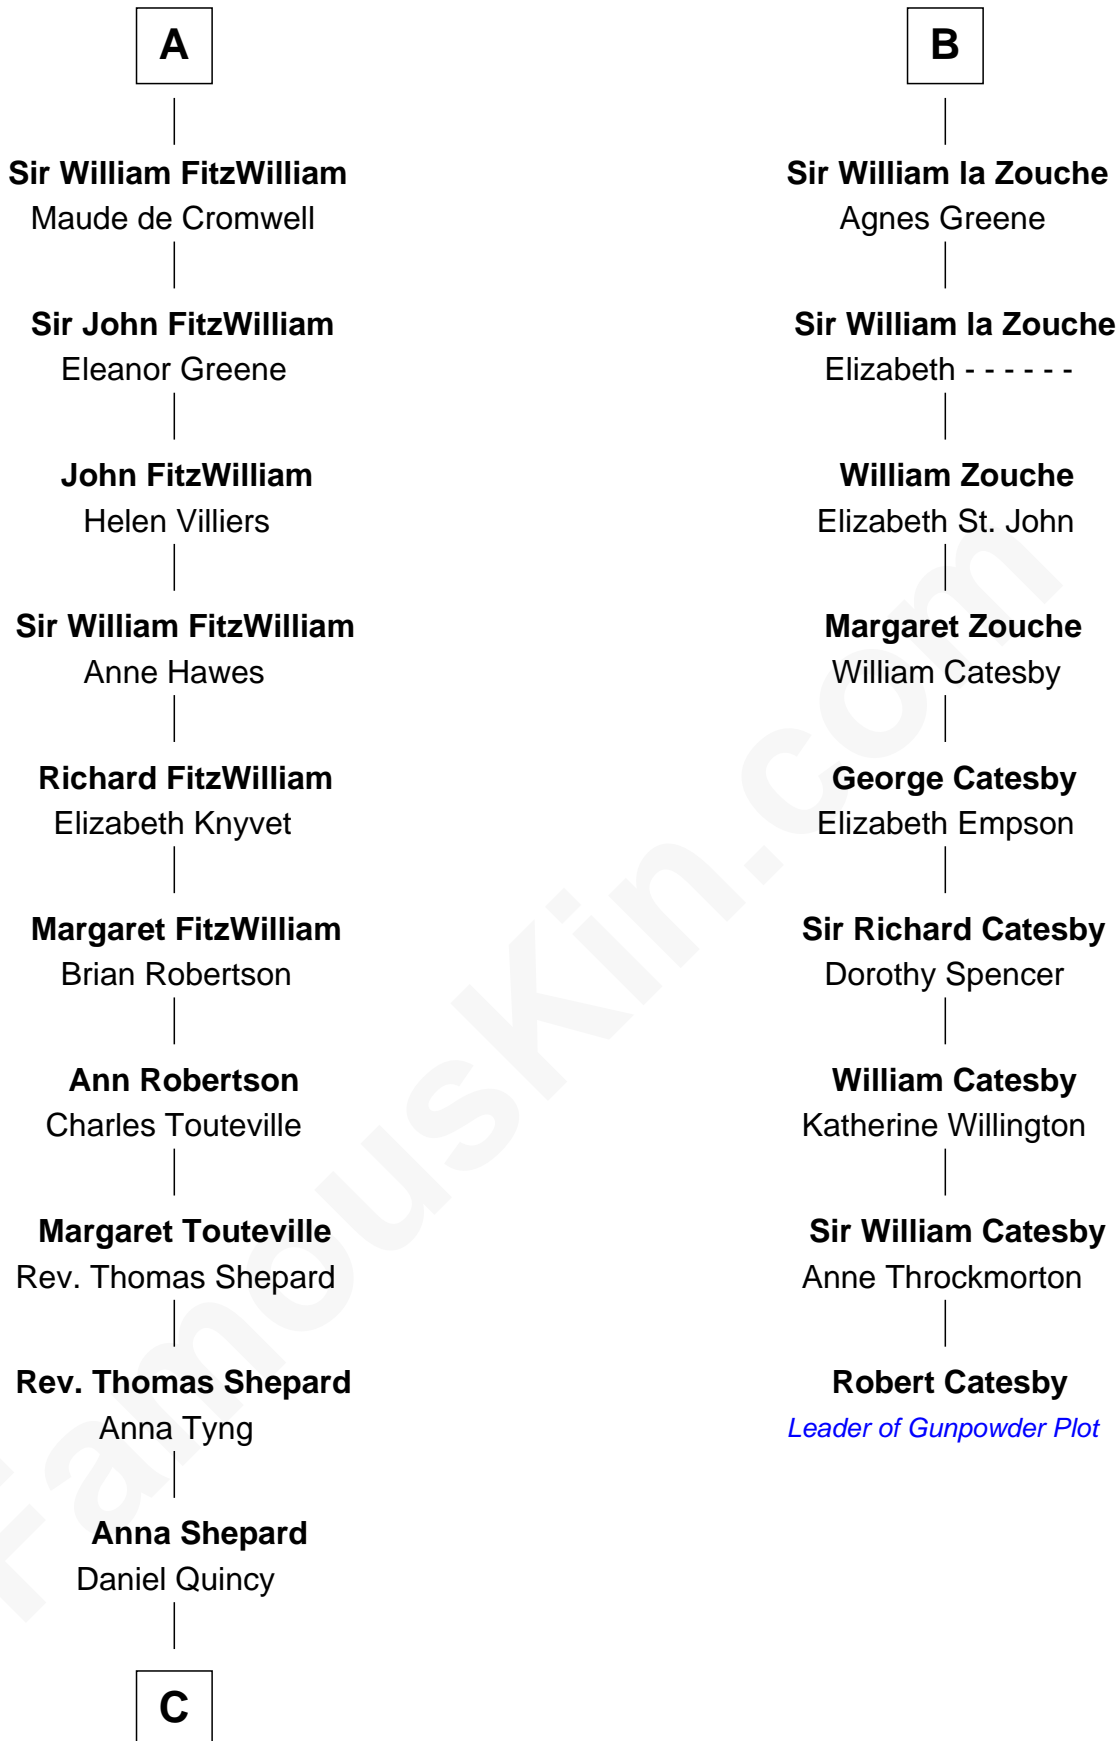

FamousKin.com
Relationship Chart of
John Quincy Adams
6th U.S. President

15th cousin 5 times removed of
Robert Catesby
Leader of Gunpowder Plot

C

Col John Quincy
Elizabeth Norton

Elizabeth Quincy
Rev. William Smith