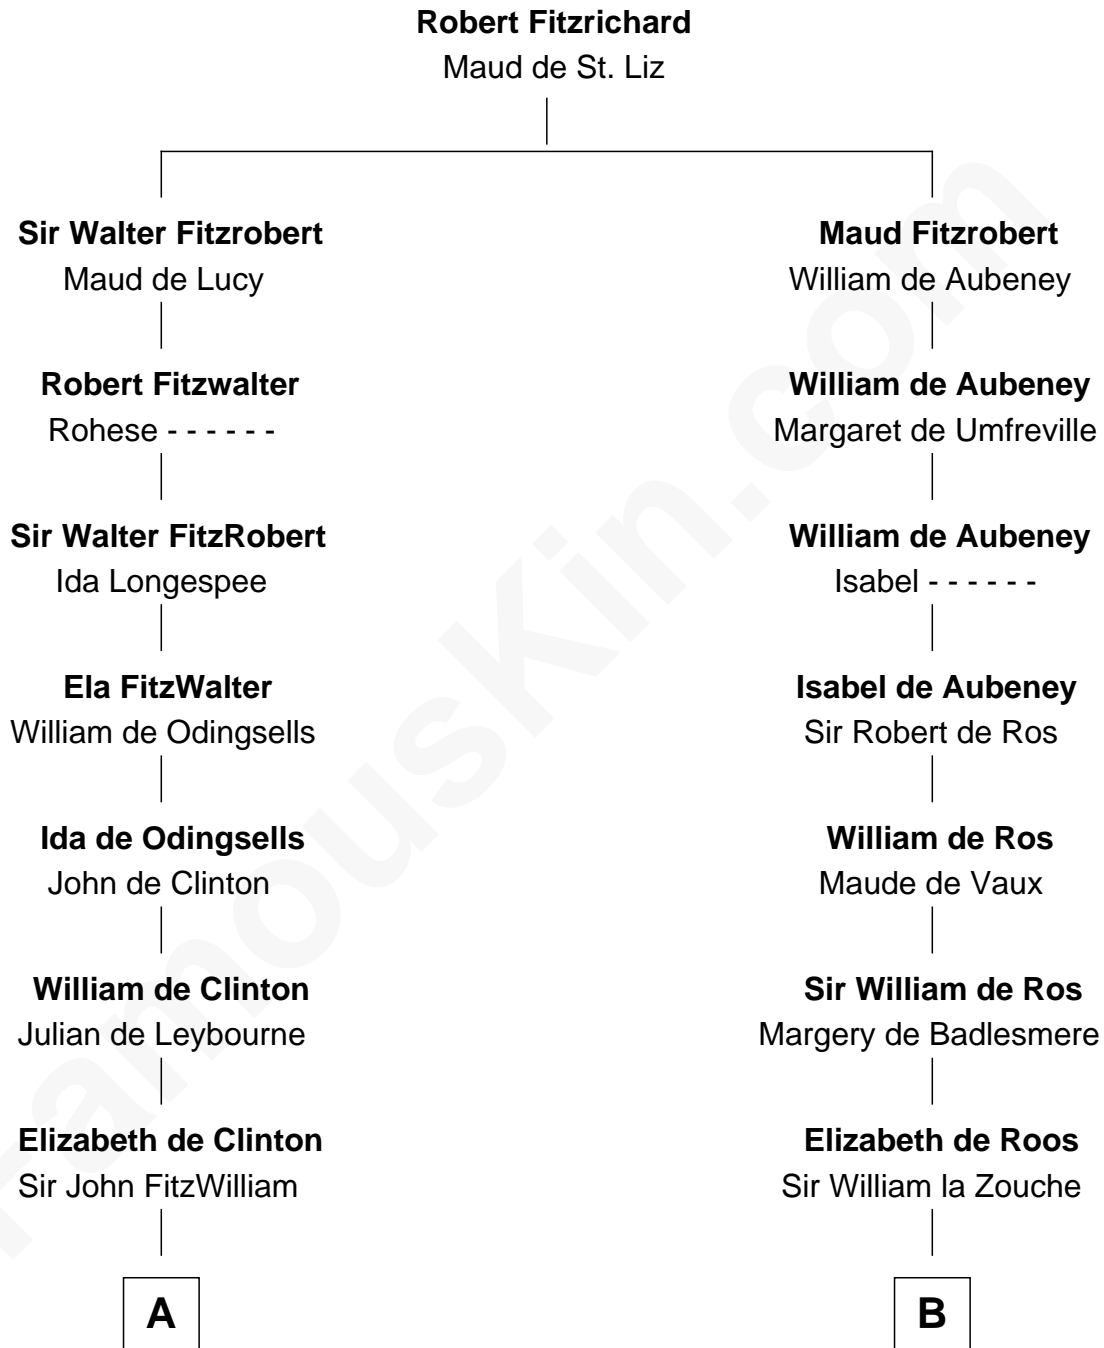

FamousKin.com
Relationship Chart of
John Quincy Adams
6th U.S. President

15th cousin 5 times removed of
Robert Catesby
Leader of Gunpowder Plot

C

Col John Quincy
Elizabeth Norton

Elizabeth Quincy
Rev. William Smith

Abigail Quincy Smith
John Adams

John Quincy Adams
6th U.S. President

FamousKin.com