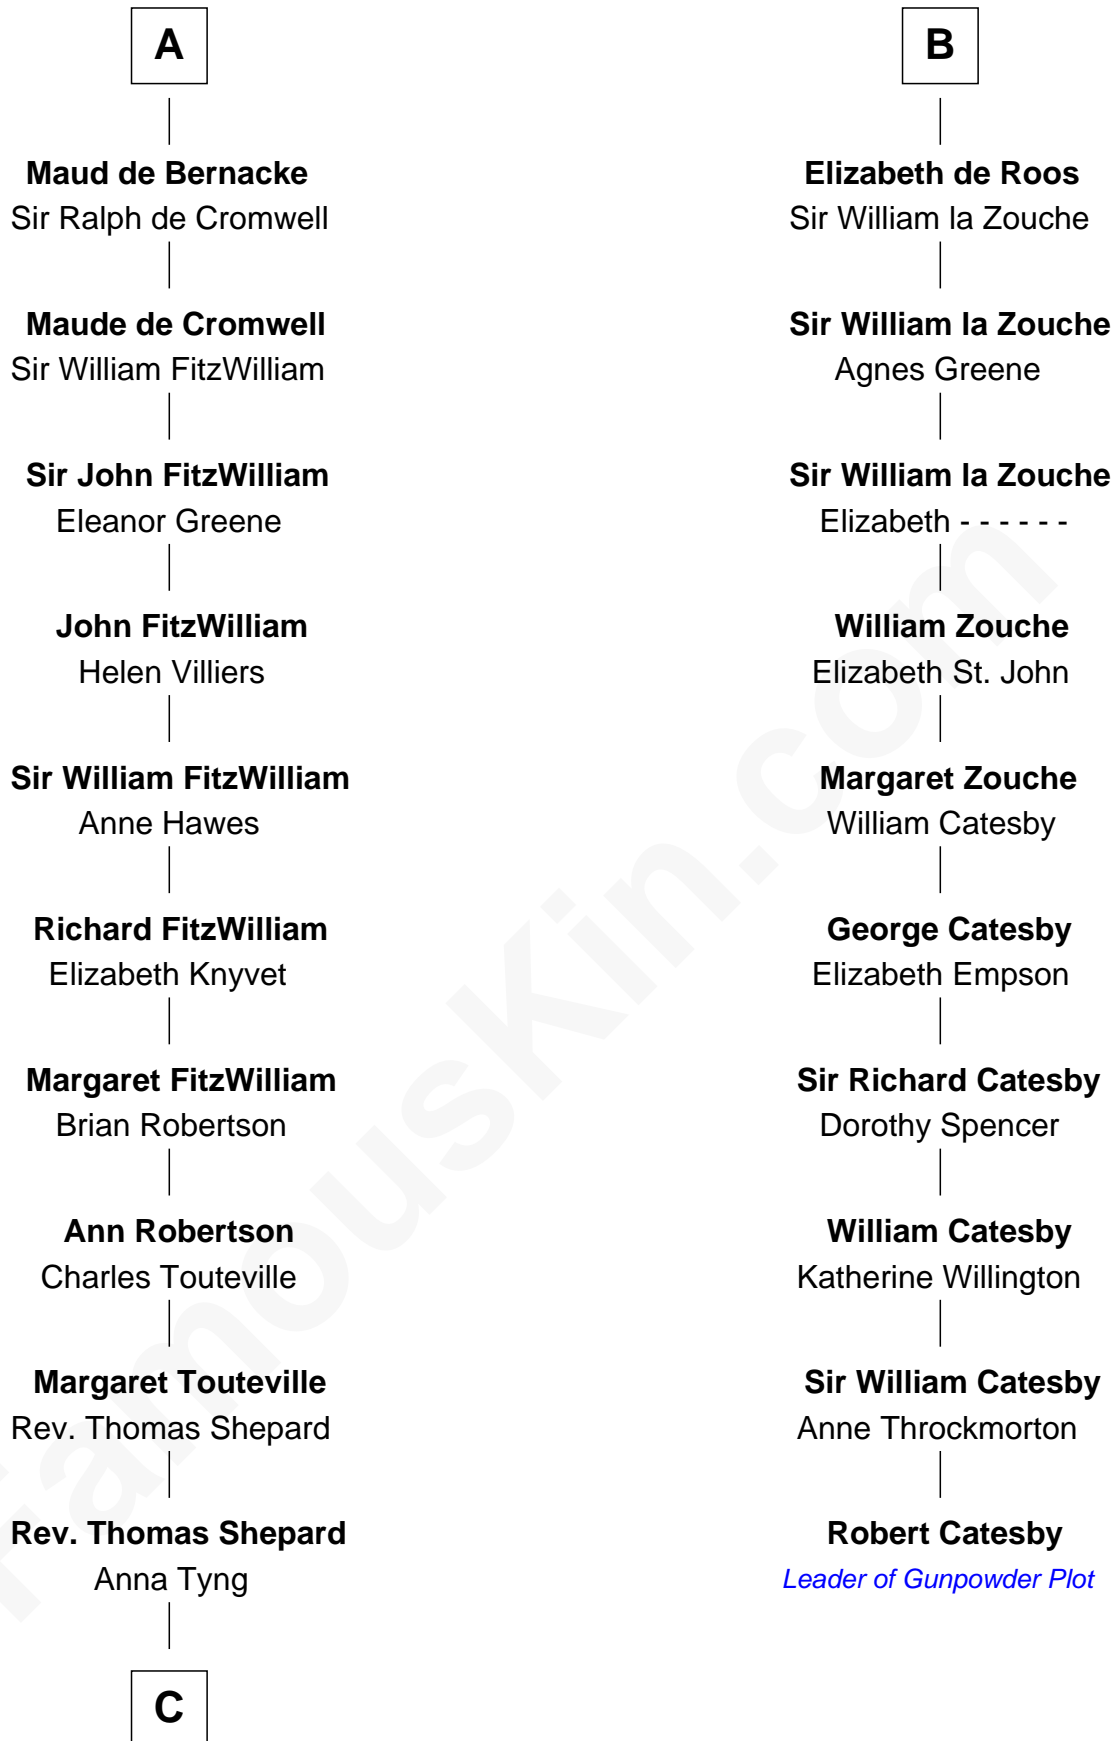

FamousKin.com
Relationship Chart of
John Quincy Adams
6th U.S. President

16th cousin 5 times removed of
Robert Catesby
Leader of Gunpowder Plot

Sir Ranulf de Gernons
Maud of Gloucester

C

—
Anna Shepard

Daniel Quincy