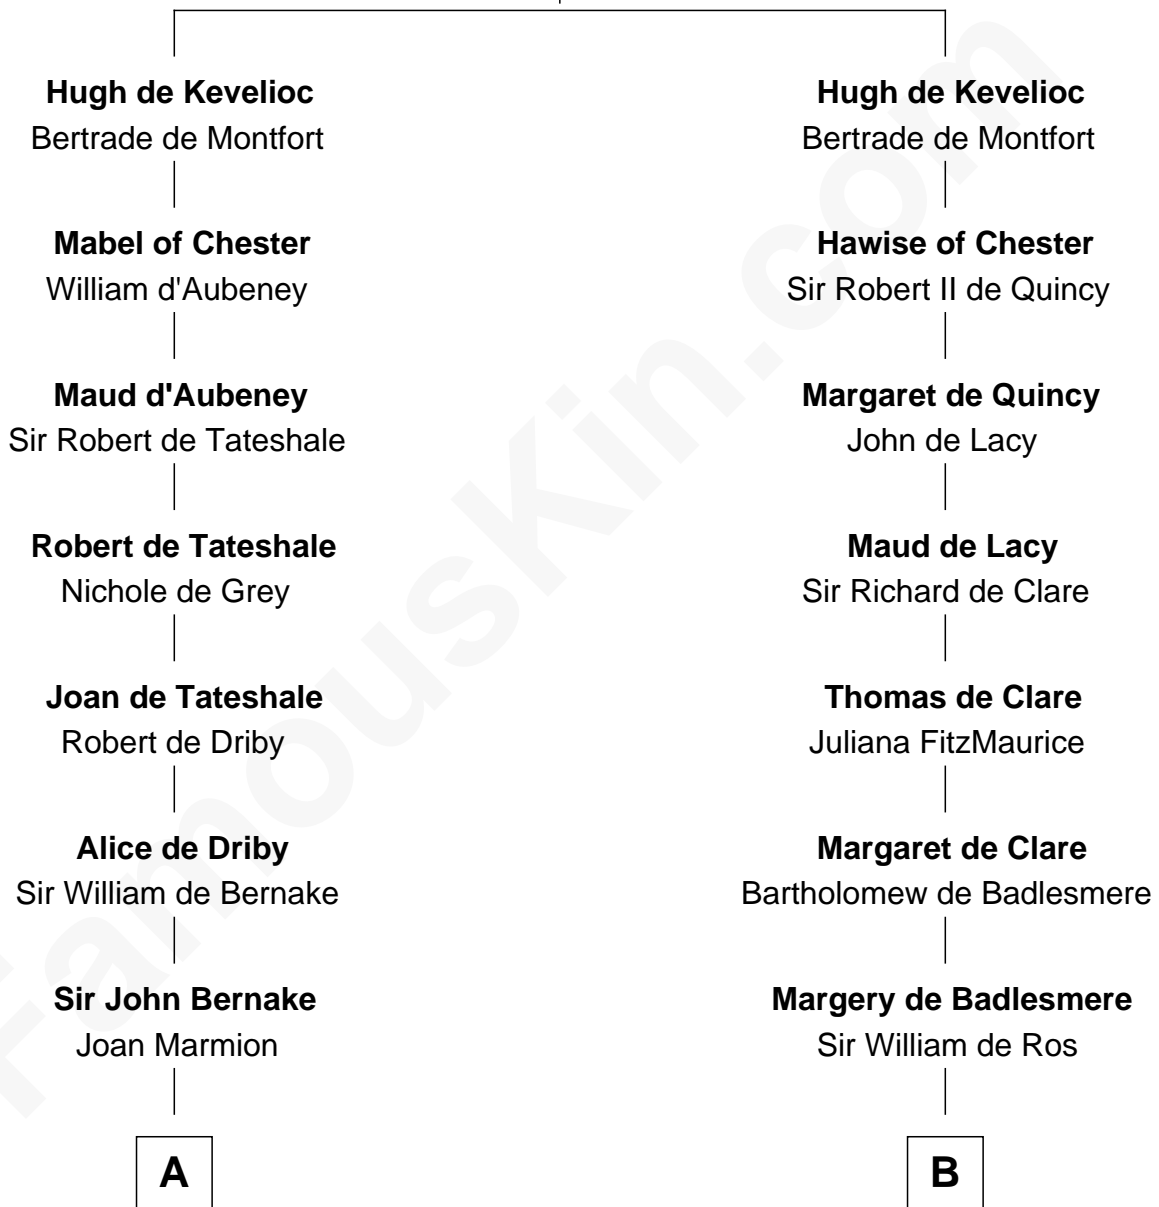

FamousKin.com
Relationship Chart of
John Quincy Adams
6th U.S. President

16th cousin 5 times removed of
Robert Catesby
Leader of Gunpowder Plot

Sir Ranulf de Gernons
Maud of Gloucester

C

—
Anna Shepard

Daniel Quincy

—
Col John Quincy

Elizabeth Norton

—
Elizabeth Quincy

Rev. William Smith

—
Abigail Quincy Smith

John Adams

—
John Quincy Adams

6th U.S. President