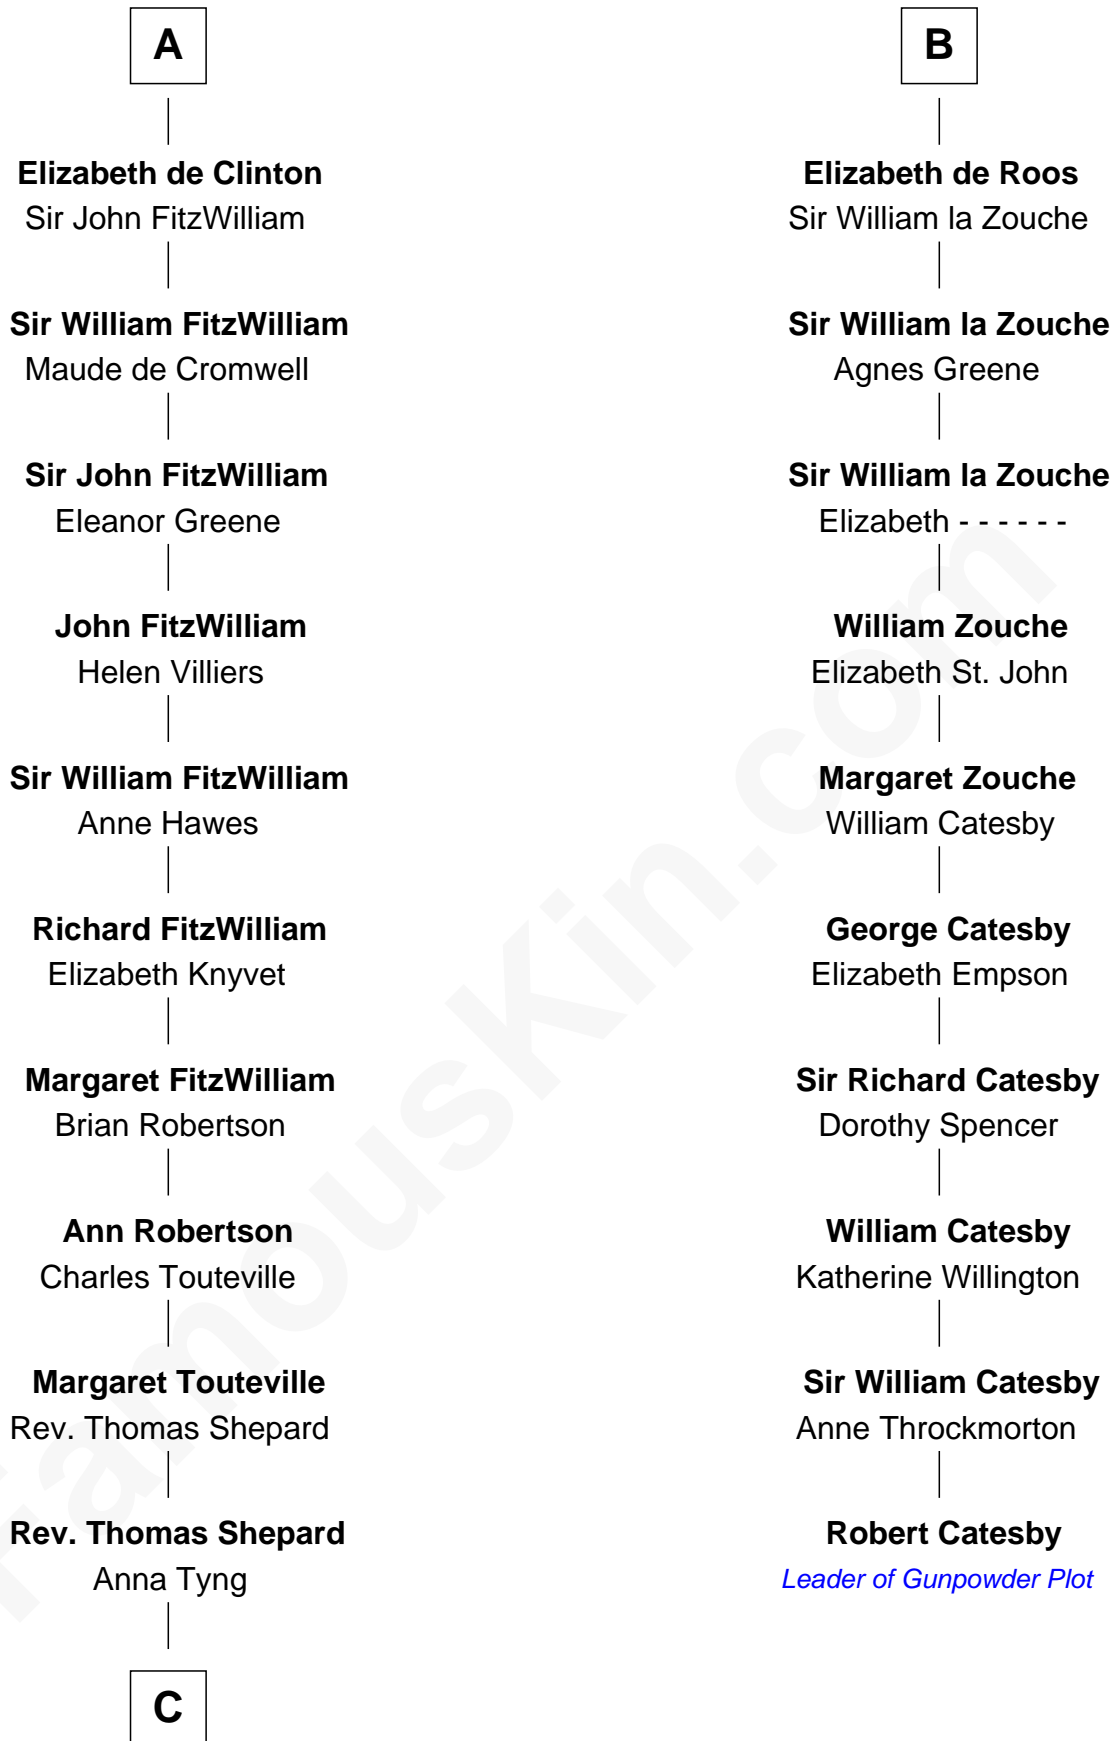

**FamousKin.com**  
**Relationship Chart of**  
**John Quincy Adams**  
*6th U.S. President*

**16th cousin 5 times removed of**  
**Robert Catesby**  
*Leader of Gunpowder Plot*

**Robert de Beaumont**  
 Amicia de Gael

**C**

**Anna Shepard**

Daniel Quincy

**Col John Quincy**

Elizabeth Norton

**Elizabeth Quincy**

Rev. William Smith

**Abigail Quincy Smith**