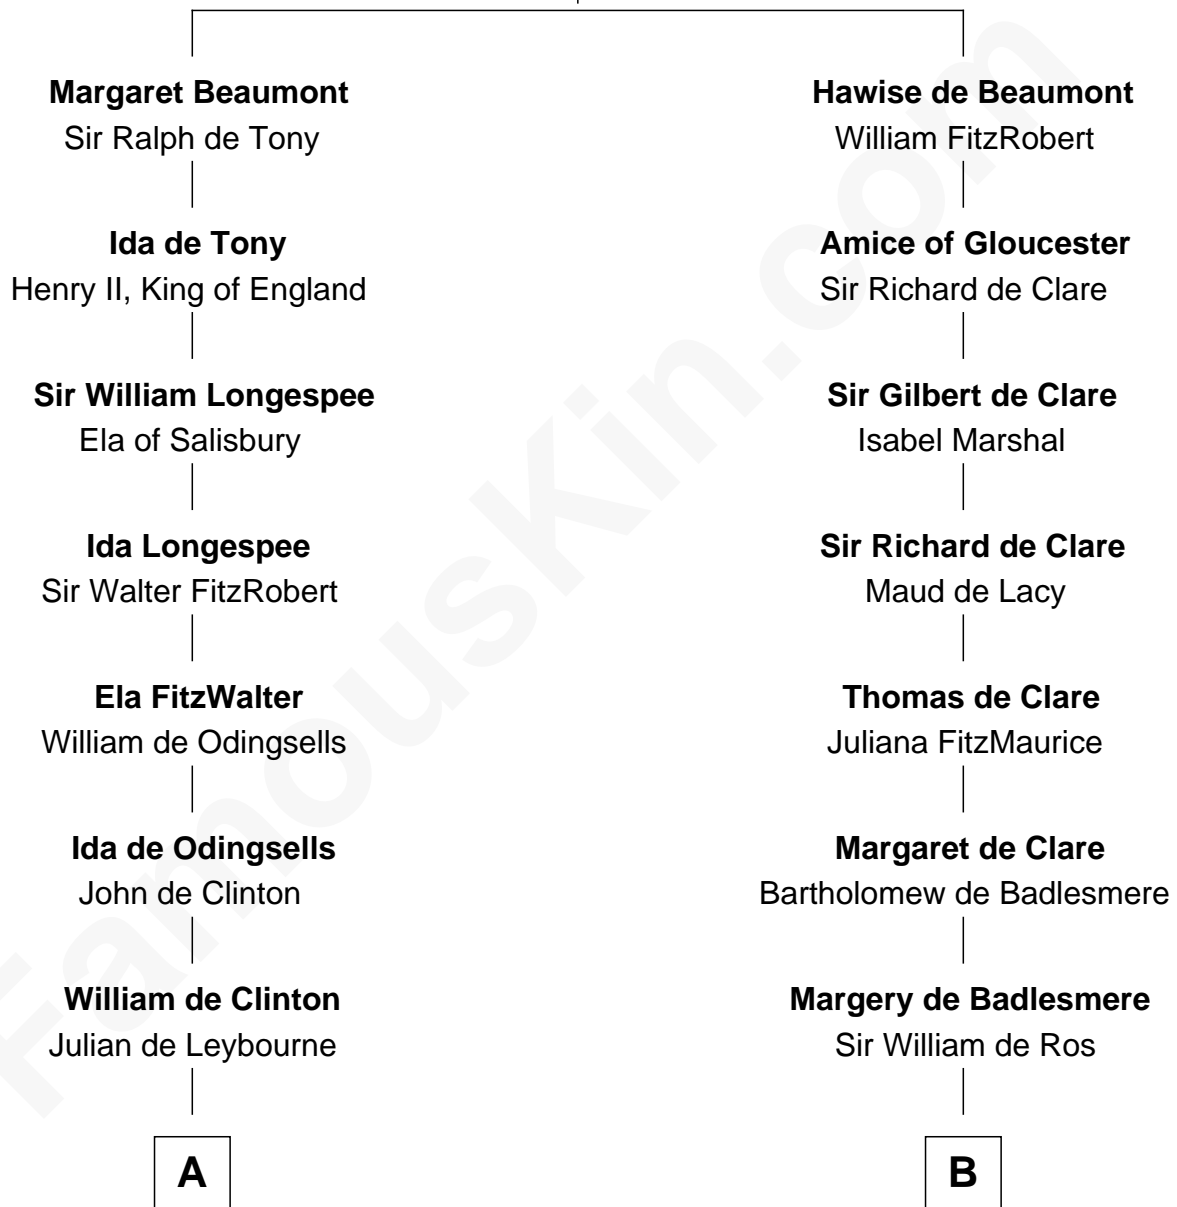

**FamousKin.com**  
**Relationship Chart of**  
**John Quincy Adams**  
*6th U.S. President*

**16th cousin 5 times removed of**  
**Robert Catesby**  
*Leader of Gunpowder Plot*

**Robert de Beaumont**  
 Amicia de Gael

**C**

**Anna Shepard**

Daniel Quincy

**Col John Quincy**

Elizabeth Norton

**Elizabeth Quincy**

Rev. William Smith

**Abigail Quincy Smith**

John Adams

**John Quincy Adams**

*6th U.S. President*