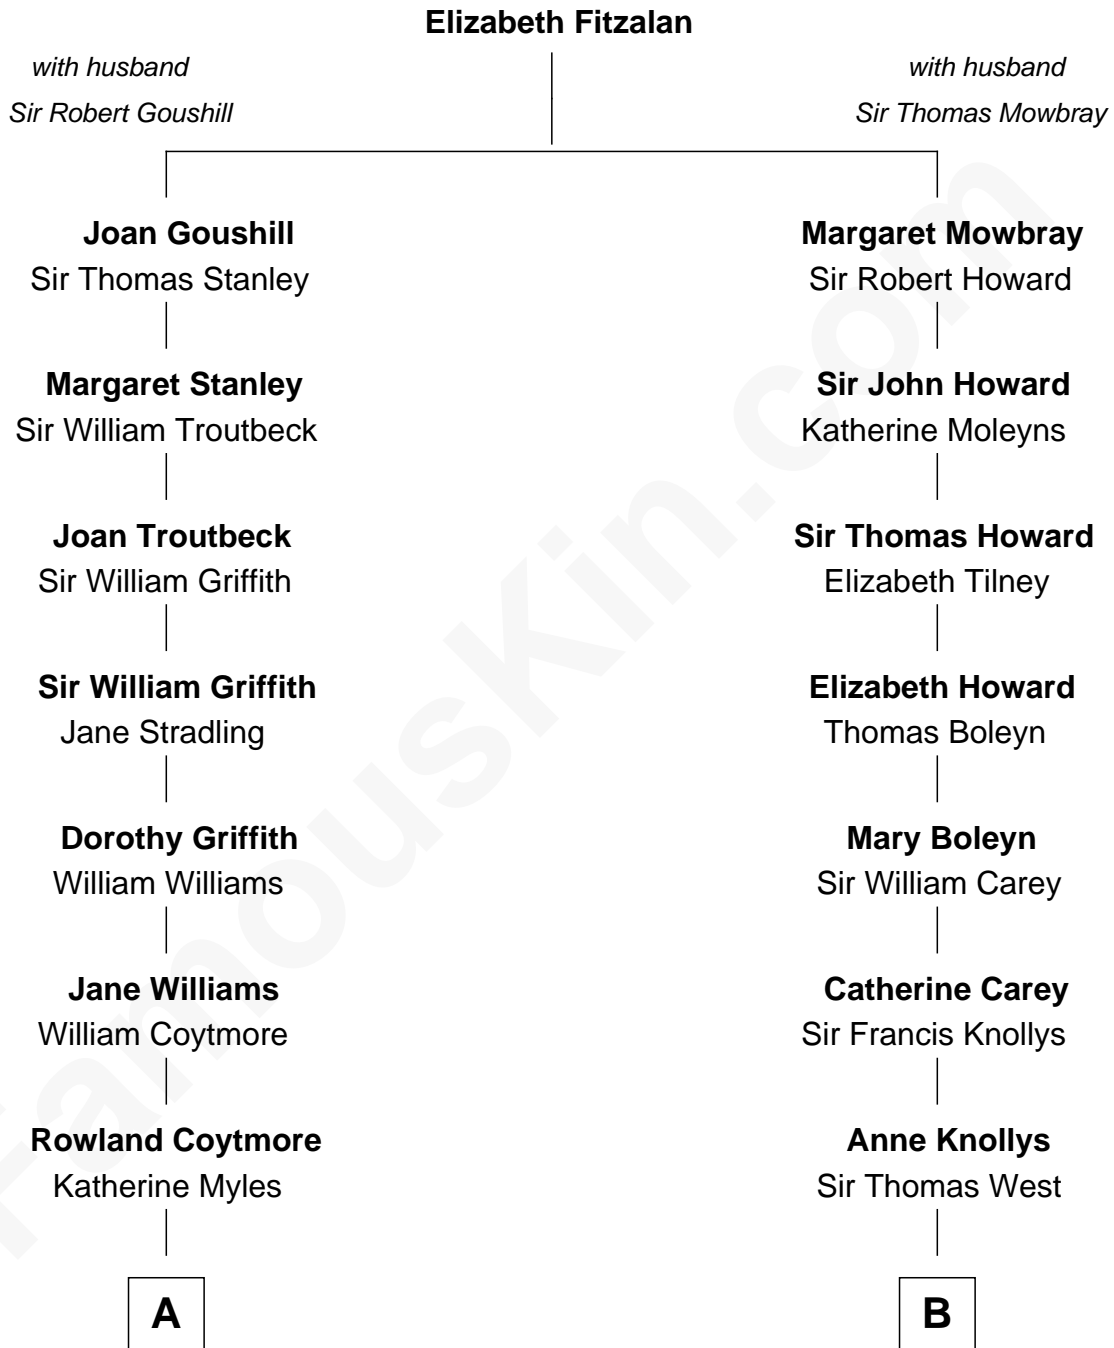

## Relationship Chart of

### John Quincy Adams

6th U.S. President

13th cousin 7 times removed of

**John Cena**  
Movie Actor and WWE Pro Wrestler

**C**

**Charles Nichols**  
Julia Ellen Skelton

**Natalie Nichols**  
Ulysses John Lupien