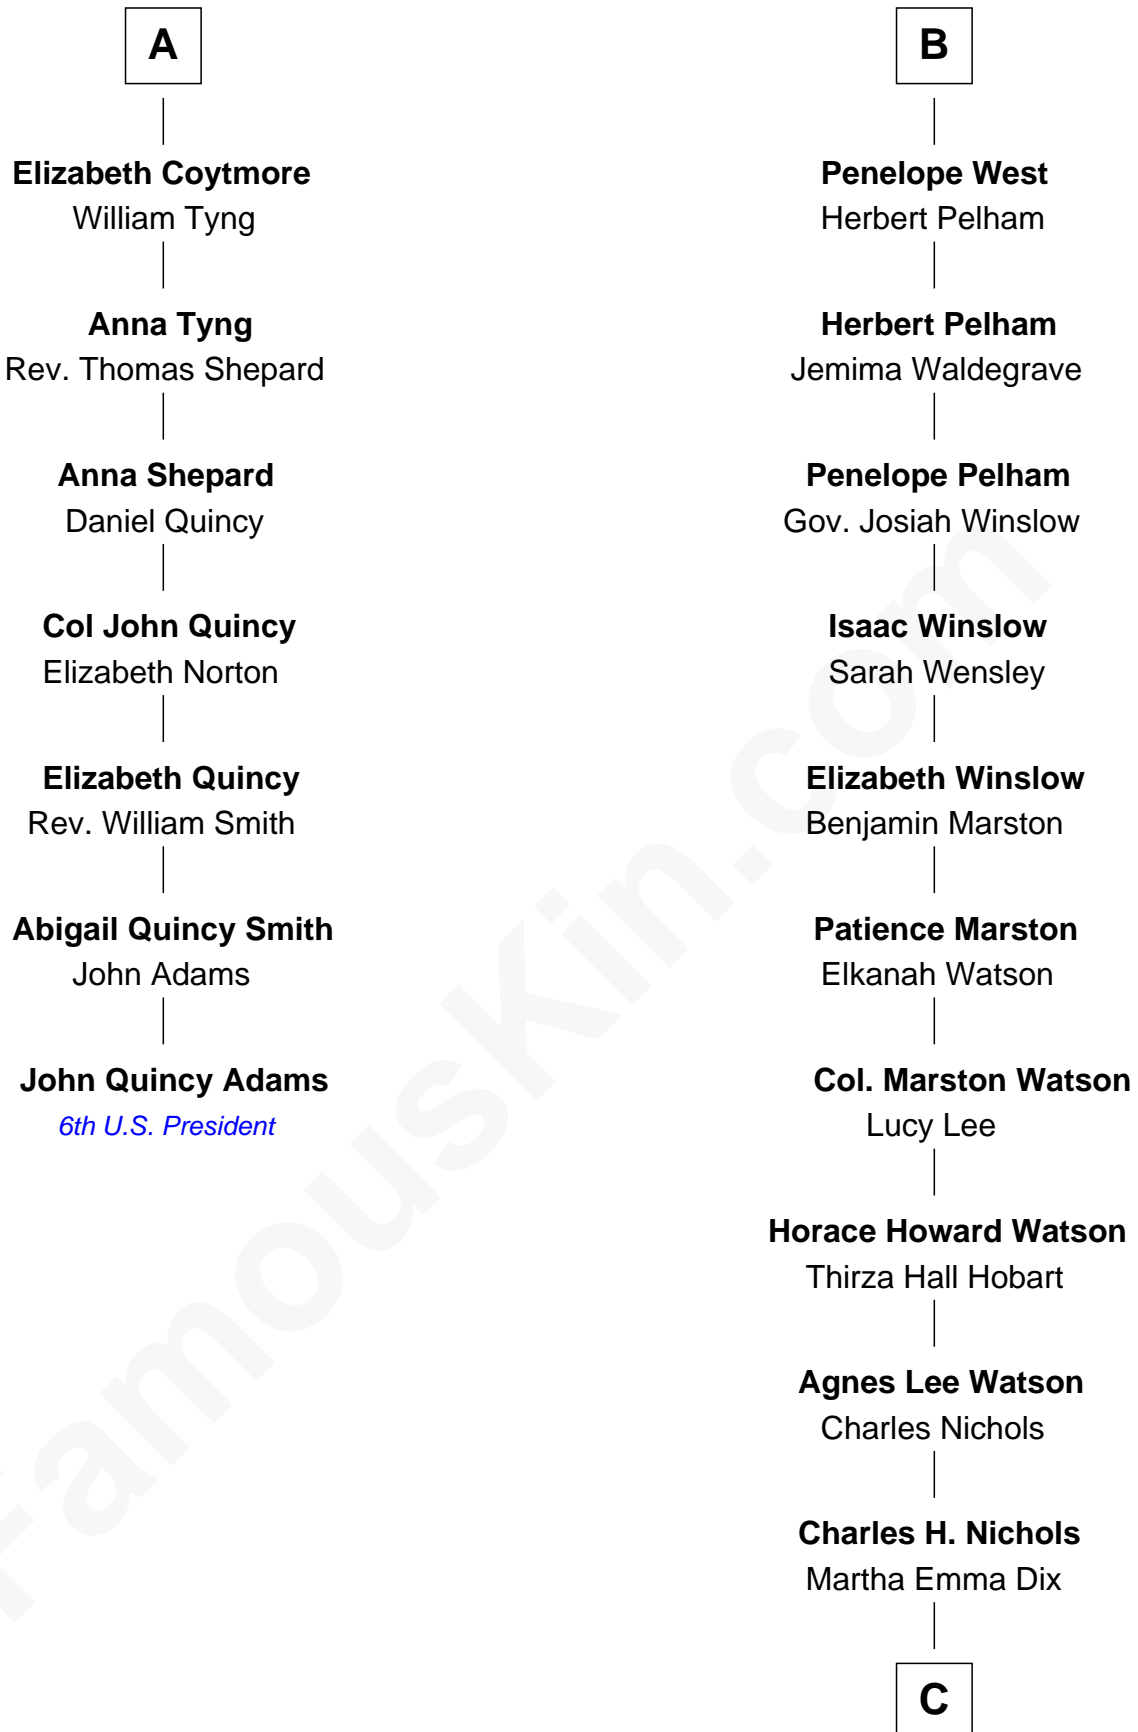

## Relationship Chart of

### John Quincy Adams

6th U.S. President

13th cousin 7 times removed of

**John Cena**  
Movie Actor and WWE Pro Wrestler

**C**

**Charles Nichols**  
Julia Ellen Skelton

**Natalie Nichols**  
Ulysses John Lupien