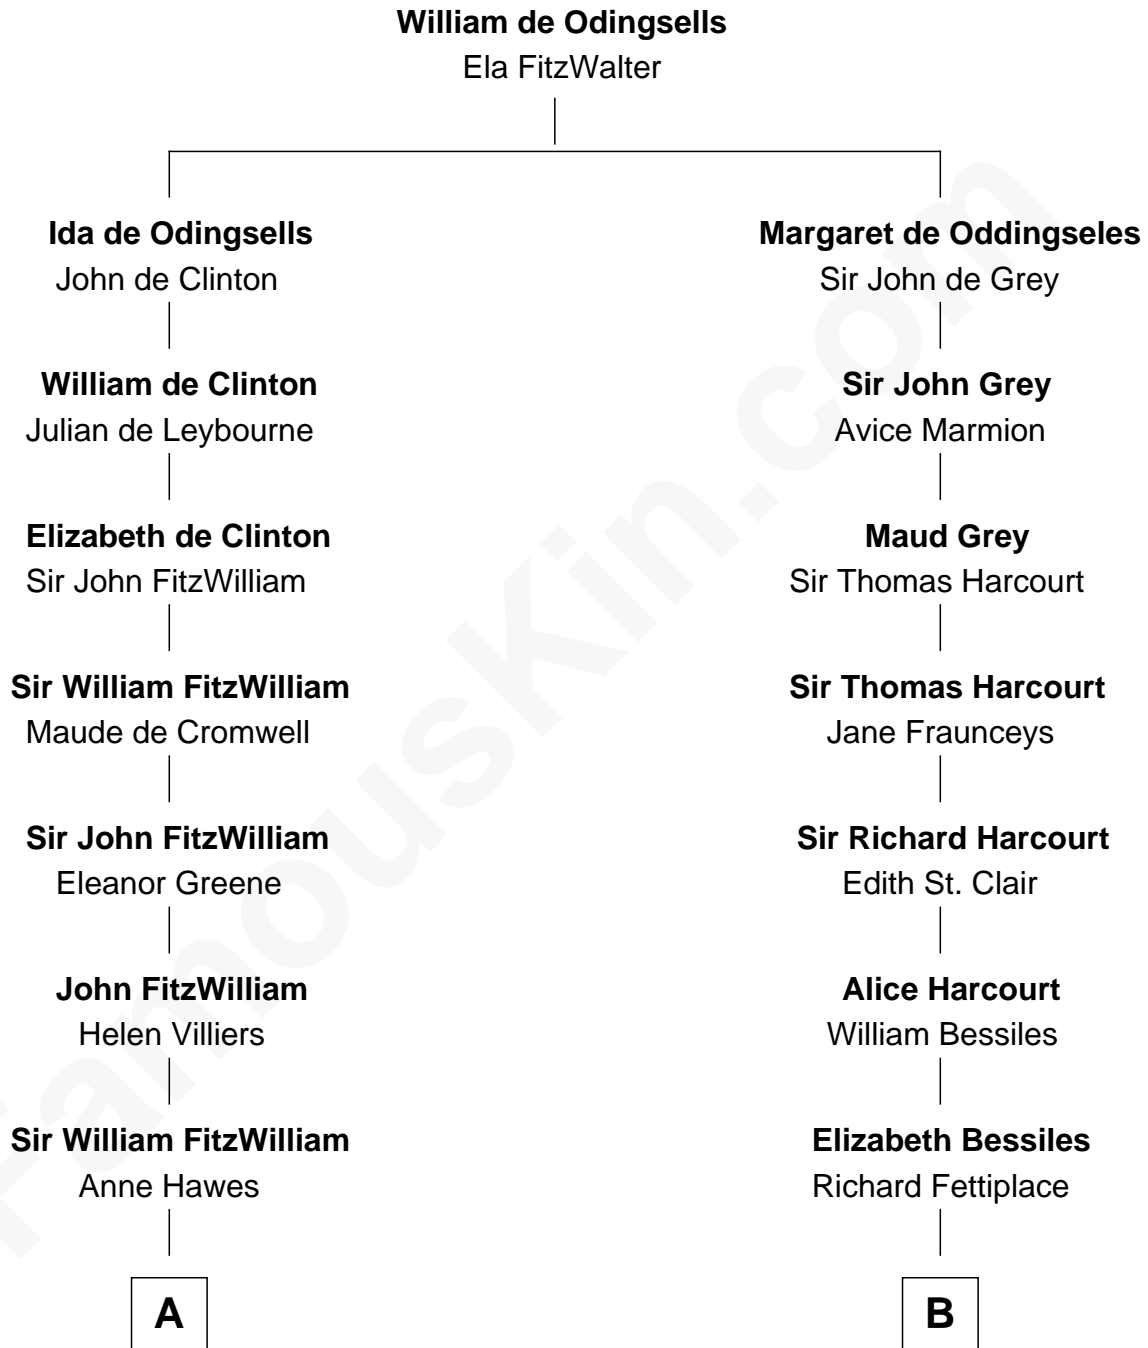

**FamousKin.com**  
**Relationship Chart of**  
**John Quincy Adams**  
*6th U.S. President*

16th cousin 5 times removed of

**J. K. Simmons**  
*TV and Movie Actor*

**C**

|  
**Sedgwick Russell Hazen**

Mary Isabelle Barr

|  
**Lewis Jacob Hazen**

Emma Broaddus Lewis

|  
**Ruth Hazen**

Col. Ralph Archibald Kimble

|  
**Patricia Kimble**

Dr. Donald William Simmons

|  
**J. K. Simmons**

*TV and Movie Actor*