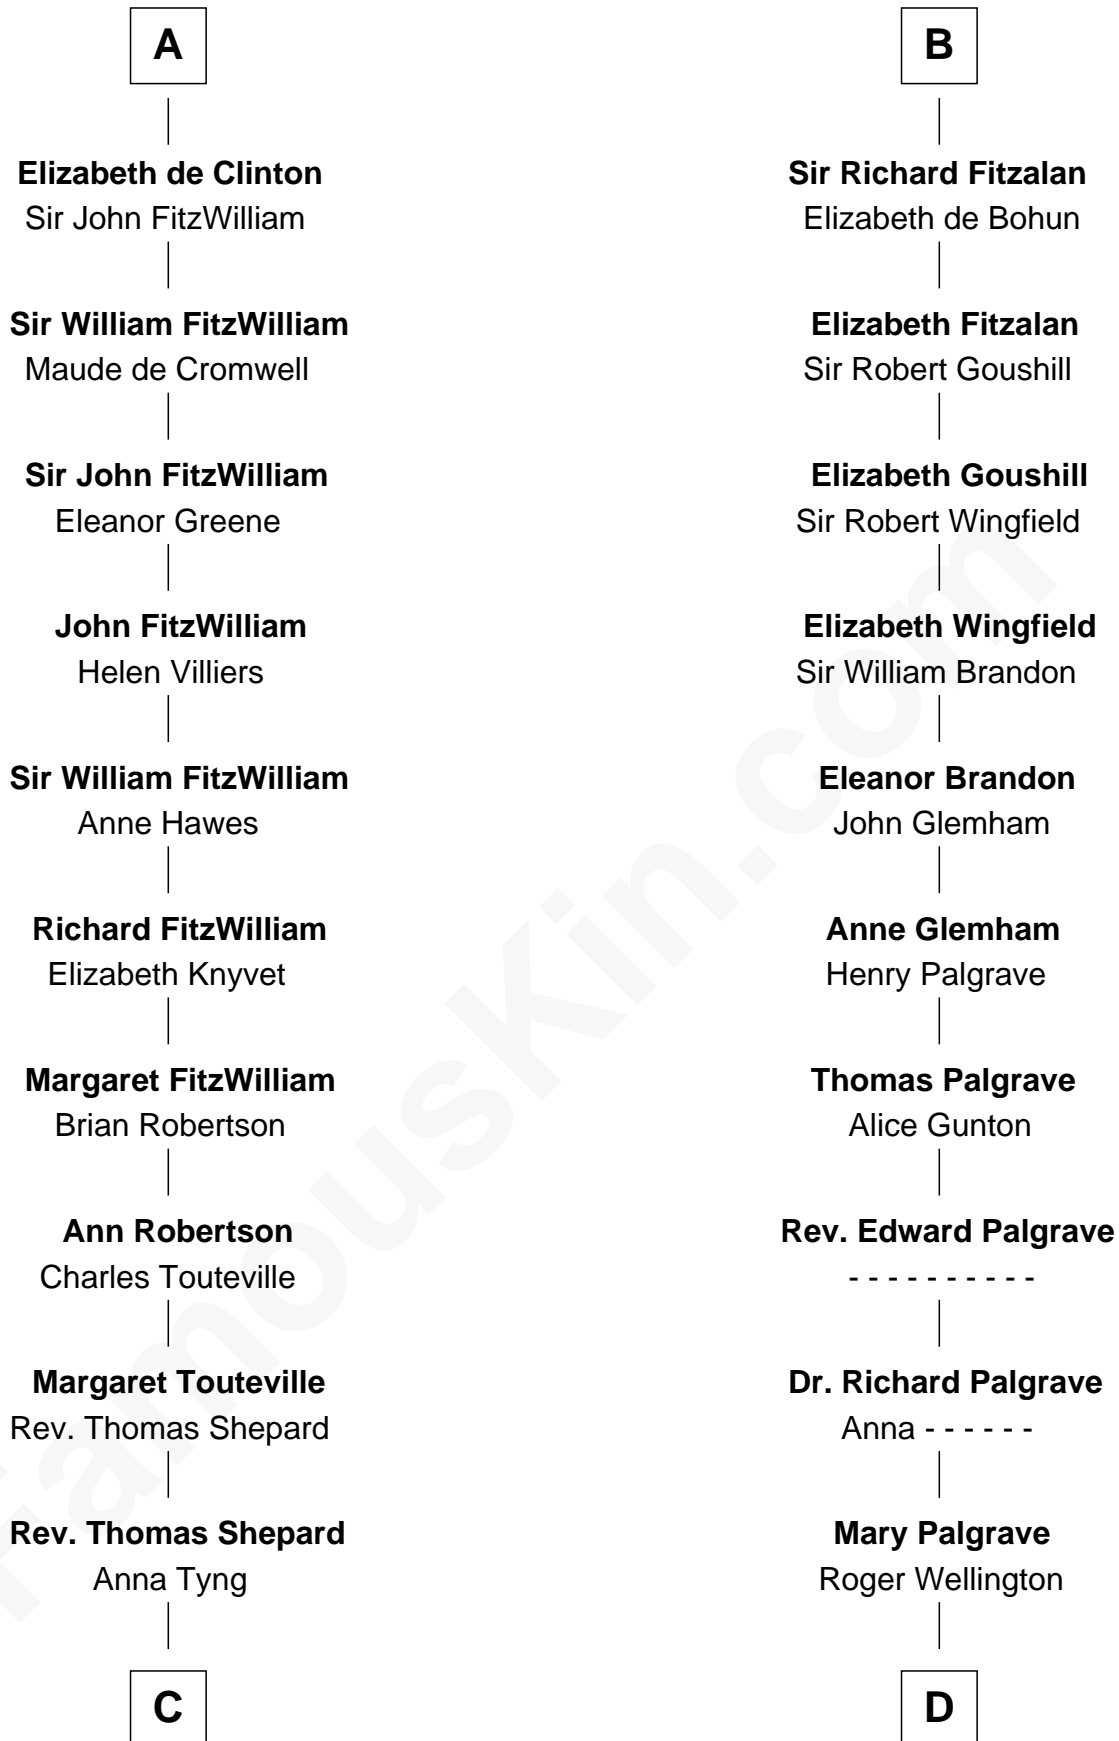

FamousKin.com Relationship Chart of

John Quincy Adams

6th U.S. President

21st cousin of

Eli Whitney

Inventor of the Cotton Gin

Henry I, King of England

Maud of Scotland