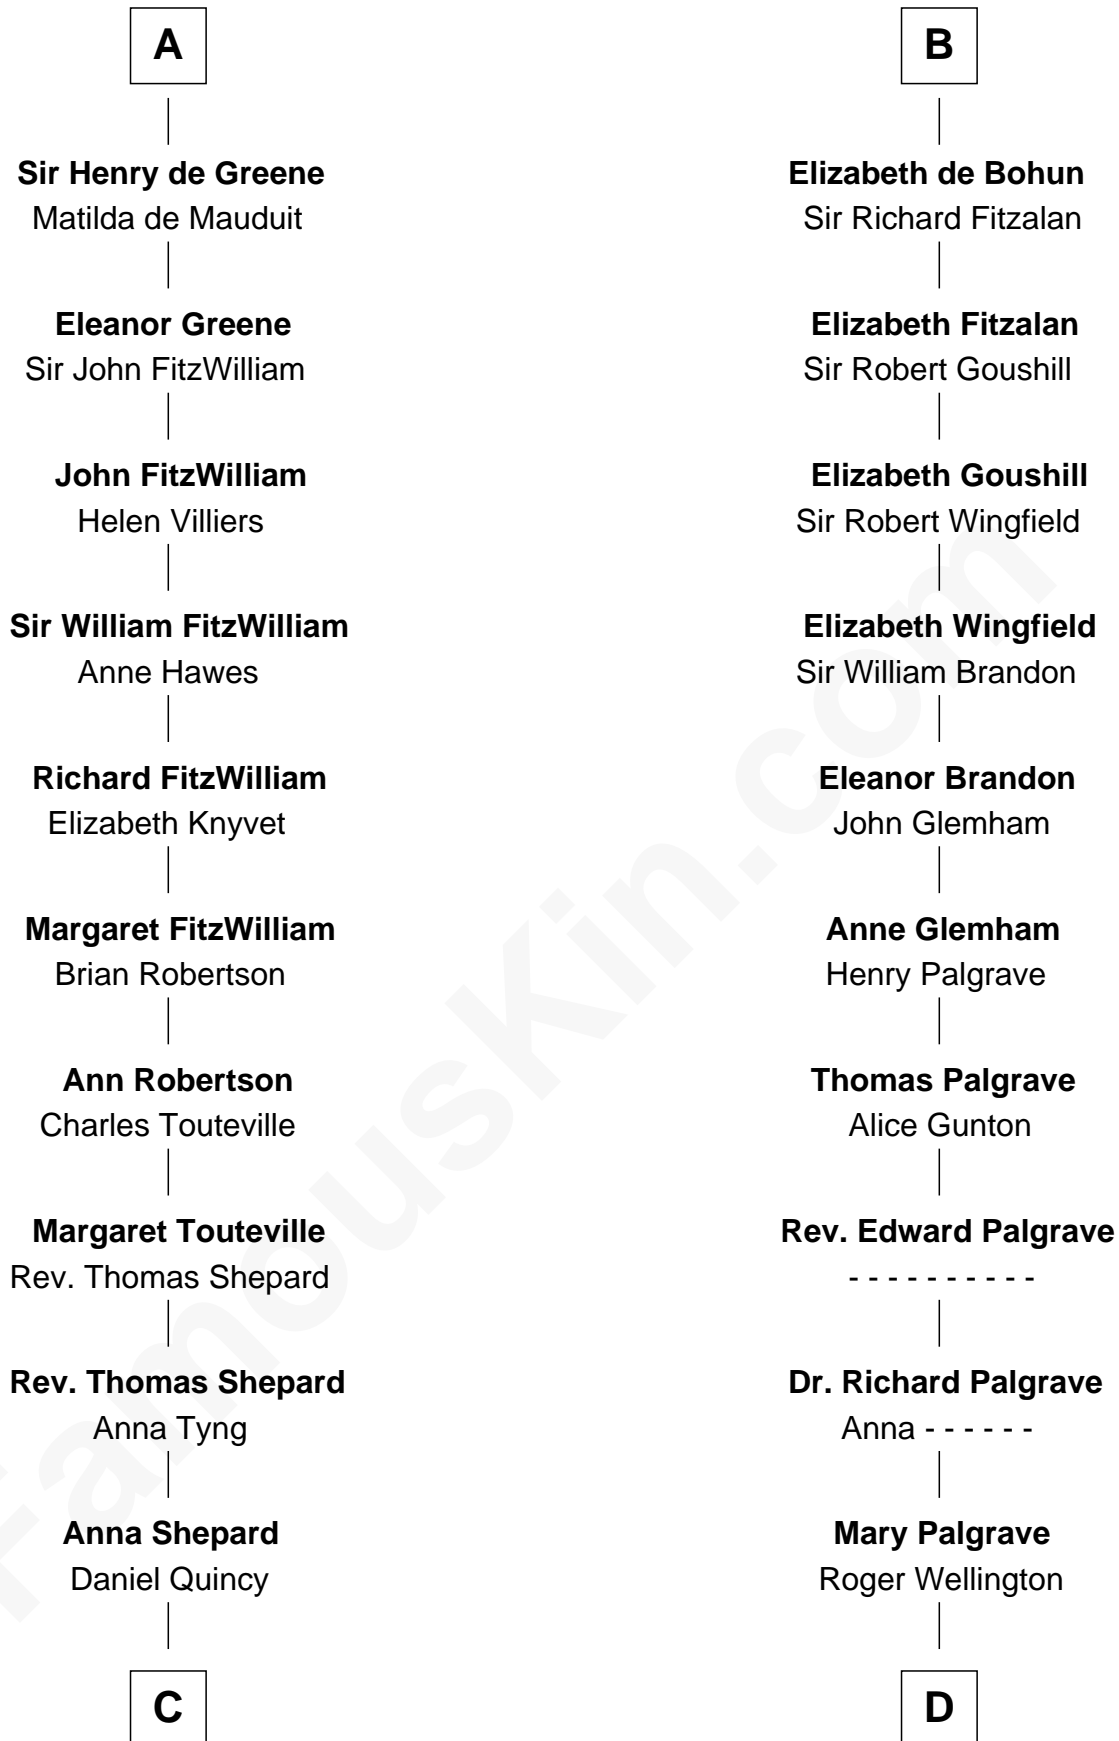

**FamousKin.com**  
**Relationship Chart of**  
**John Quincy Adams**  
*6th U.S. President*

20th cousin 1 time removed of  
**Eli Whitney**  
*Inventor of the Cotton Gin*

**Dermot MacMurrough**  
 Mor O'Toole

**C**

**Col John Quincy**  
Elizabeth Norton

**Elizabeth Quincy**  
Rev. William Smith

**Abigail Quincy Smith**  
John Adams

**John Quincy Adams**  
*6th U.S. President*

**D**

**Benjamin Wellington**  
Elizabeth Sweetman

**Elizabeth Wellington**  
John Fay

**Benjamin Fay**  
Martha Miles

**Elizabeth Fay**  
Eli Whitney

**Eli Whitney**  
*Inventor of the Cotton Gin*