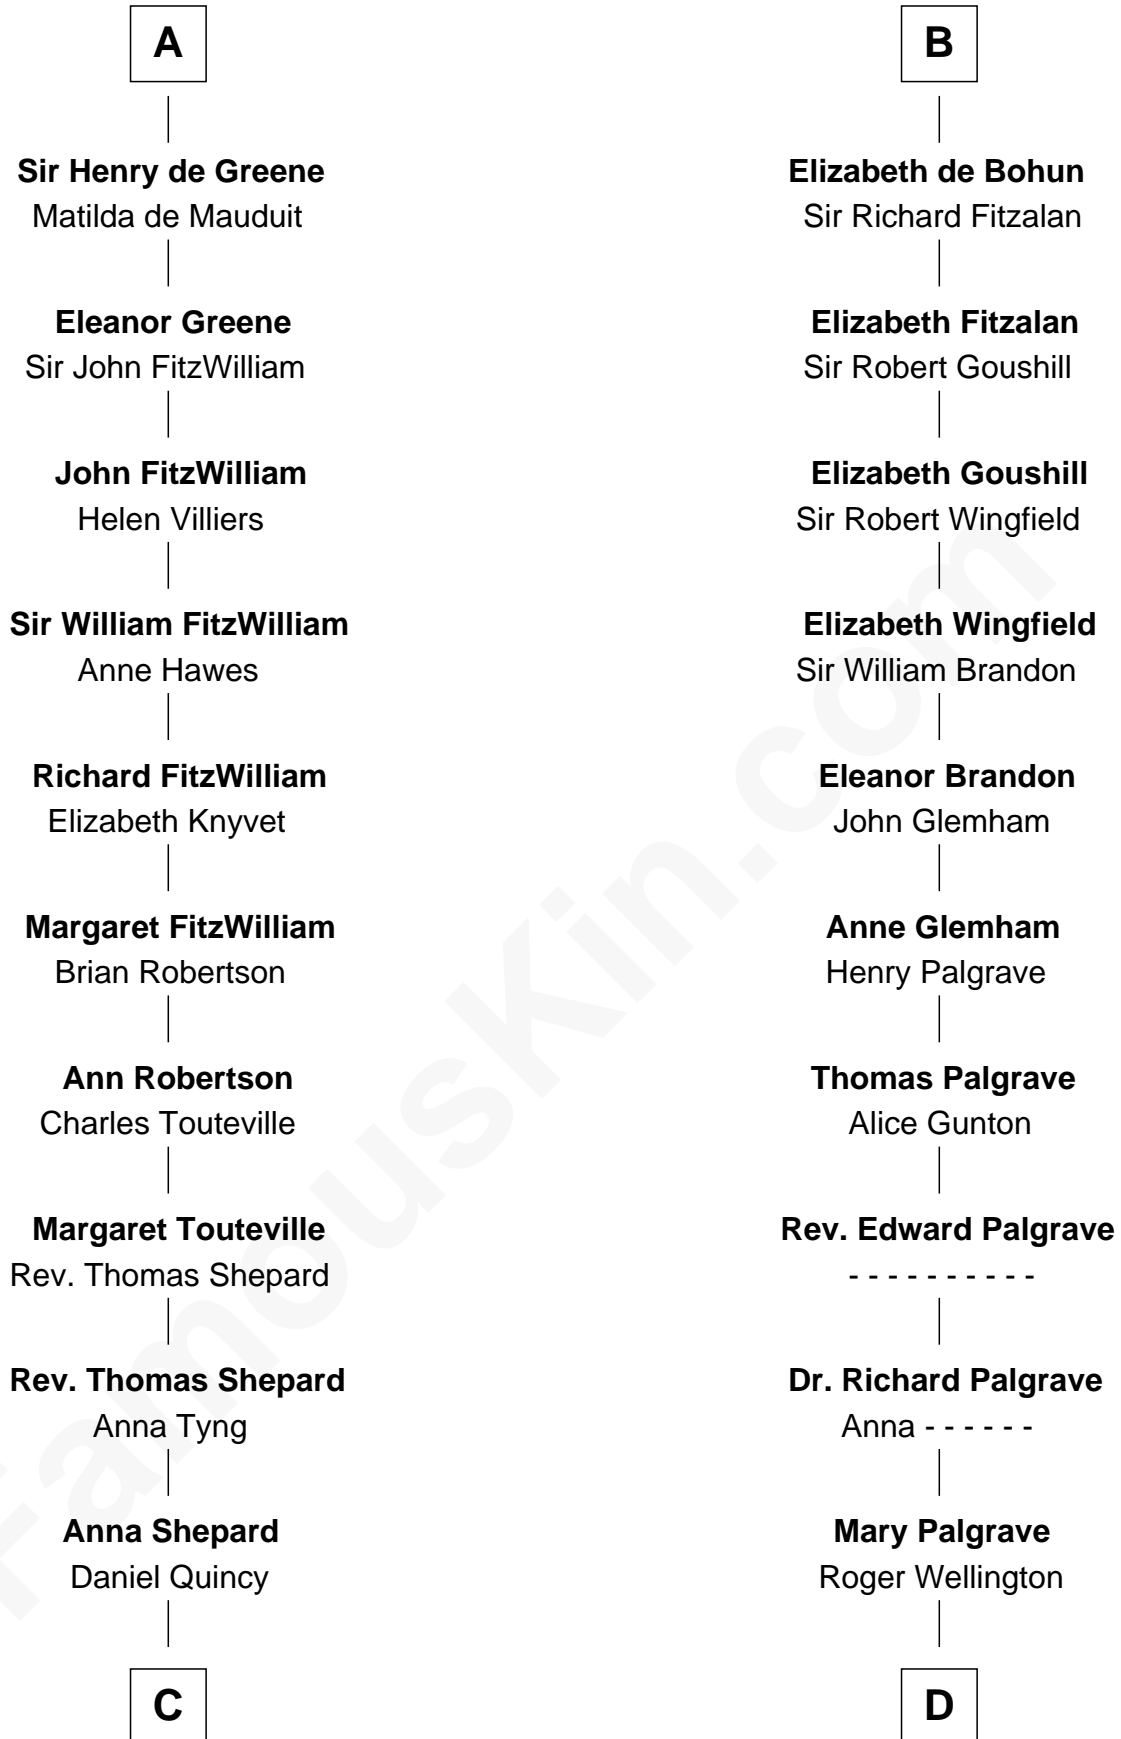

# FamousKin.com Relationship Chart of

**John Quincy Adams**

*6th U.S. President*

20th cousin 1 time removed of

**Eli Whitney**

*Inventor of the Cotton Gin*

**Gilbert Fitzgilbert de Clare**

Isabel de Beaumont

**C**

**Col John Quincy**  
Elizabeth Norton

**Elizabeth Quincy**  
Rev. William Smith

**Abigail Quincy Smith**  
John Adams

**John Quincy Adams**  
*6th U.S. President*

**D**

**Benjamin Wellington**  
Elizabeth Sweetman

**Elizabeth Wellington**  
John Fay

**Benjamin Fay**  
Martha Miles

**Elizabeth Fay**  
Eli Whitney

**Eli Whitney**  
*Inventor of the Cotton Gin*

FamousKin.com