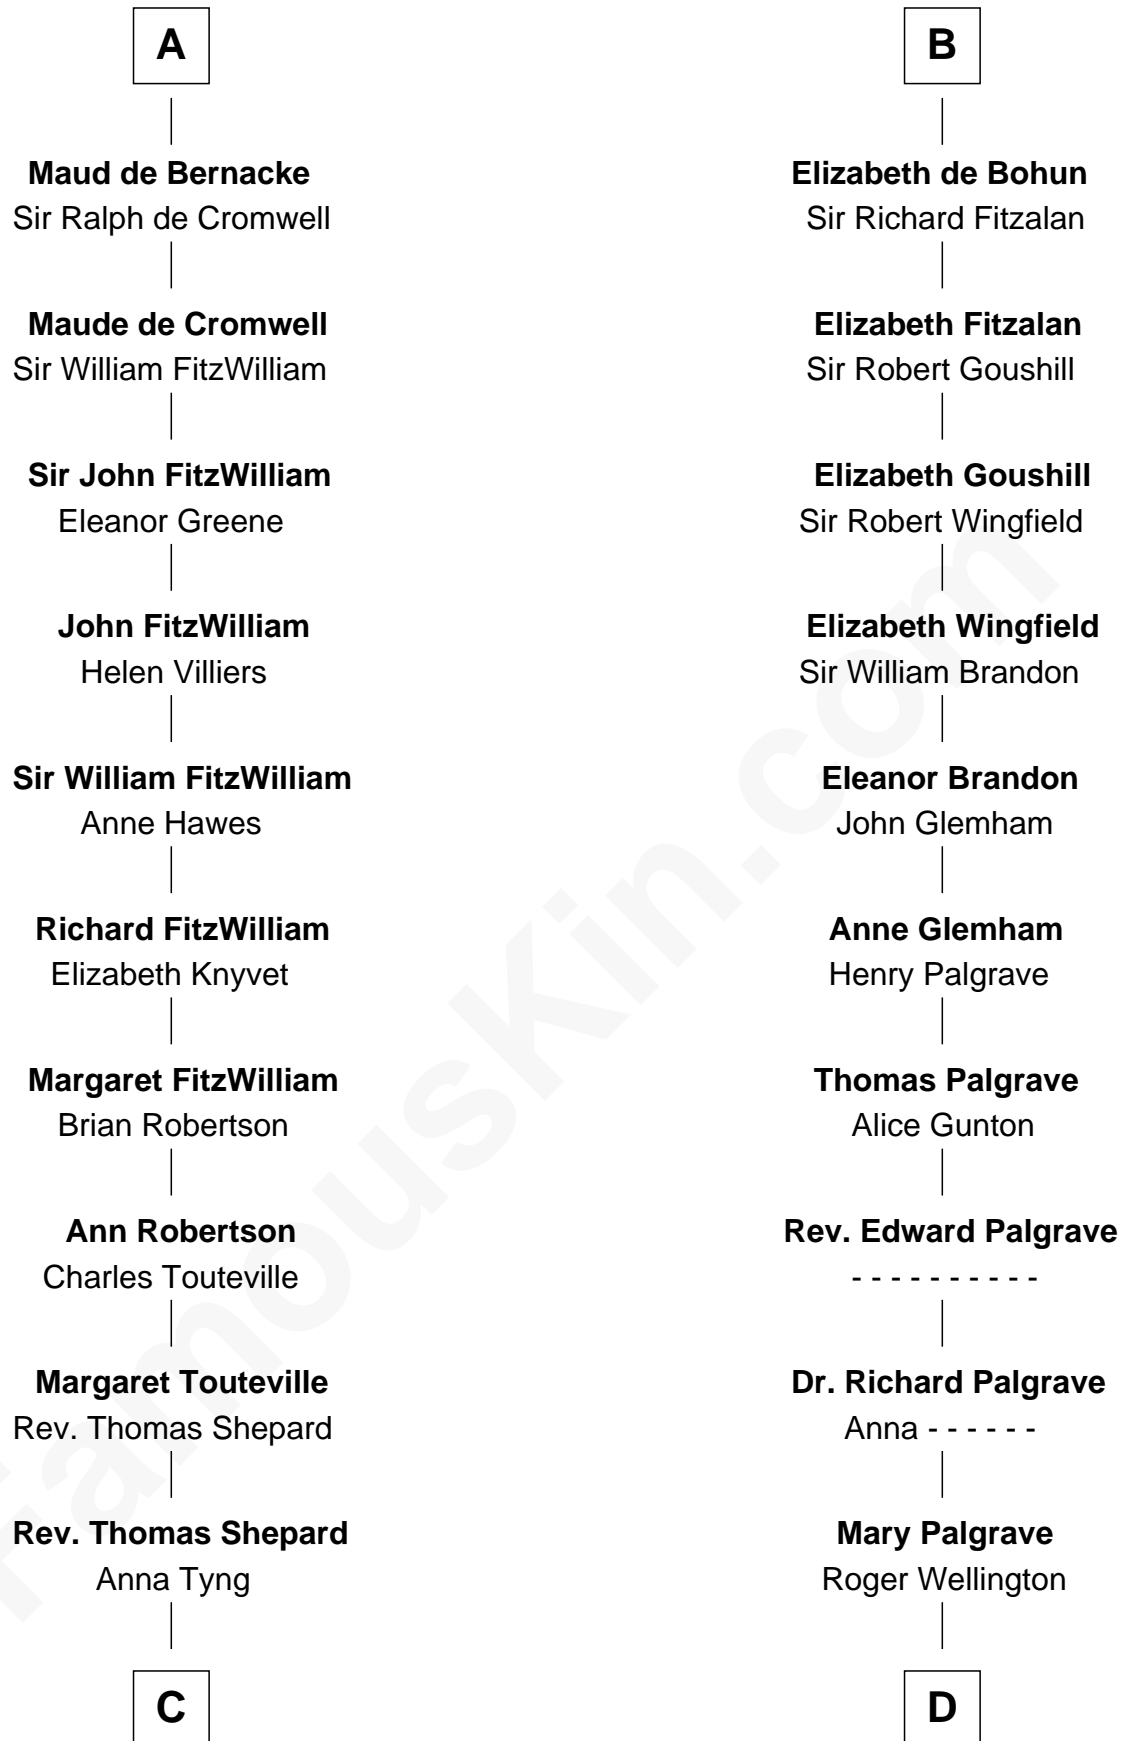

FamousKin.com Relationship Chart of

John Quincy Adams

6th U.S. President

21st cousin of

Eli Whitney

Inventor of the Cotton Gin

Simon III de Montfort

Maud - - - - -