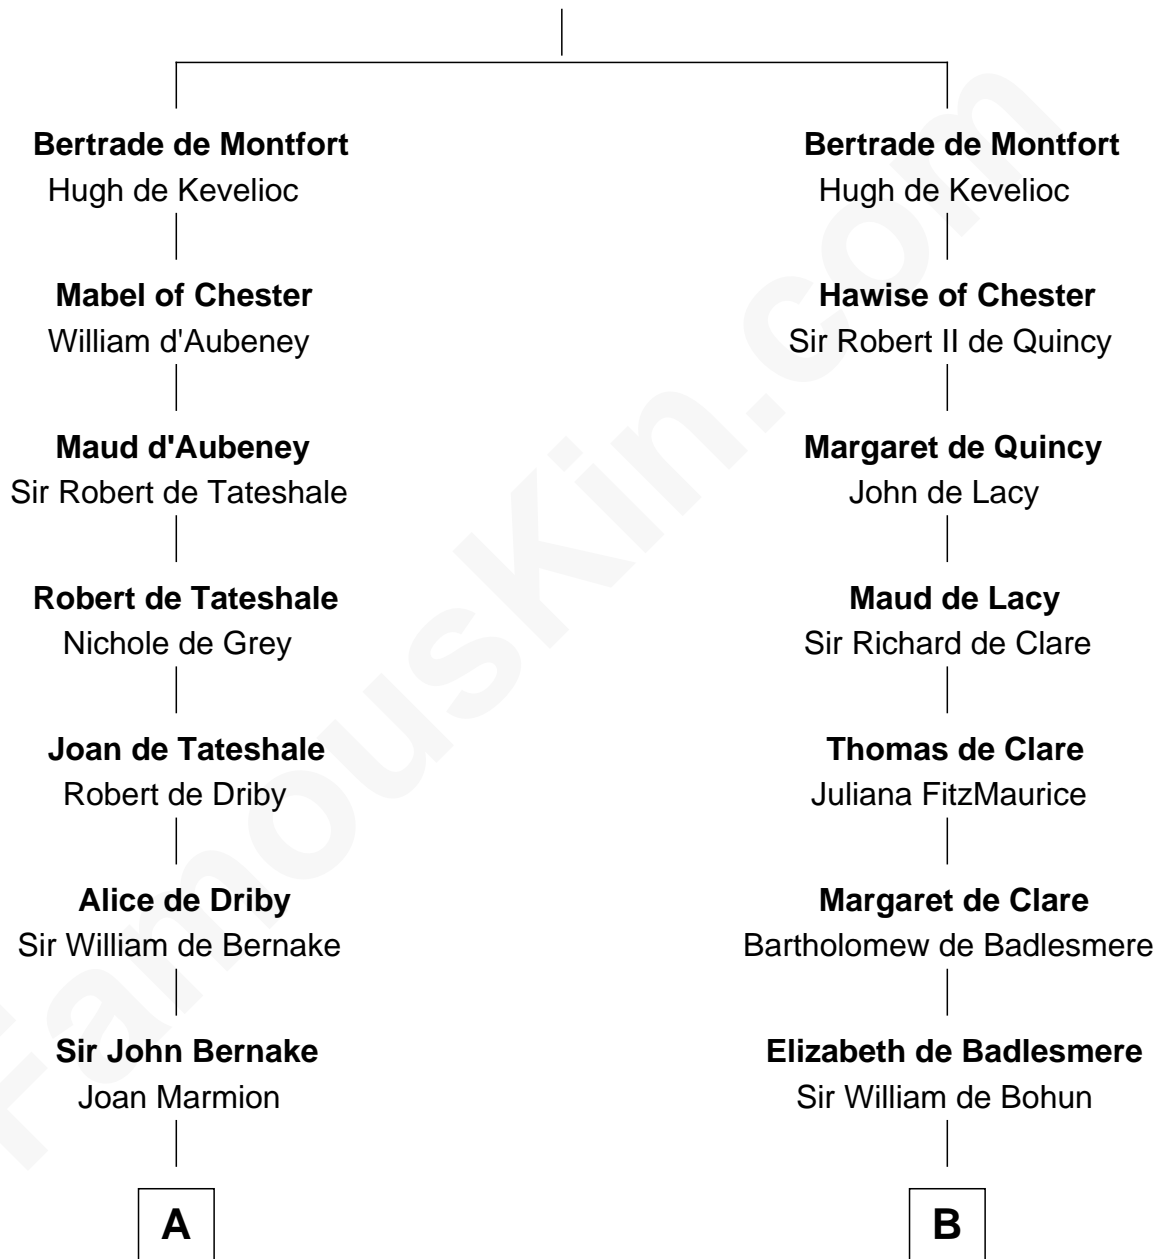

FamousKin.com Relationship Chart of

John Quincy Adams

6th U.S. President

21st cousin of

Eli Whitney

Inventor of the Cotton Gin

Simon III de Montfort

Maud - - - - -

C

Anna Shepard

Daniel Quincy

Col John Quincy

Elizabeth Norton

Elizabeth Quincy

Rev. William Smith

Abigail Quincy Smith

John Adams

John Quincy Adams

6th U.S. President

D

Benjamin Wellington

Elizabeth Sweetman

Elizabeth Wellington

John Fay