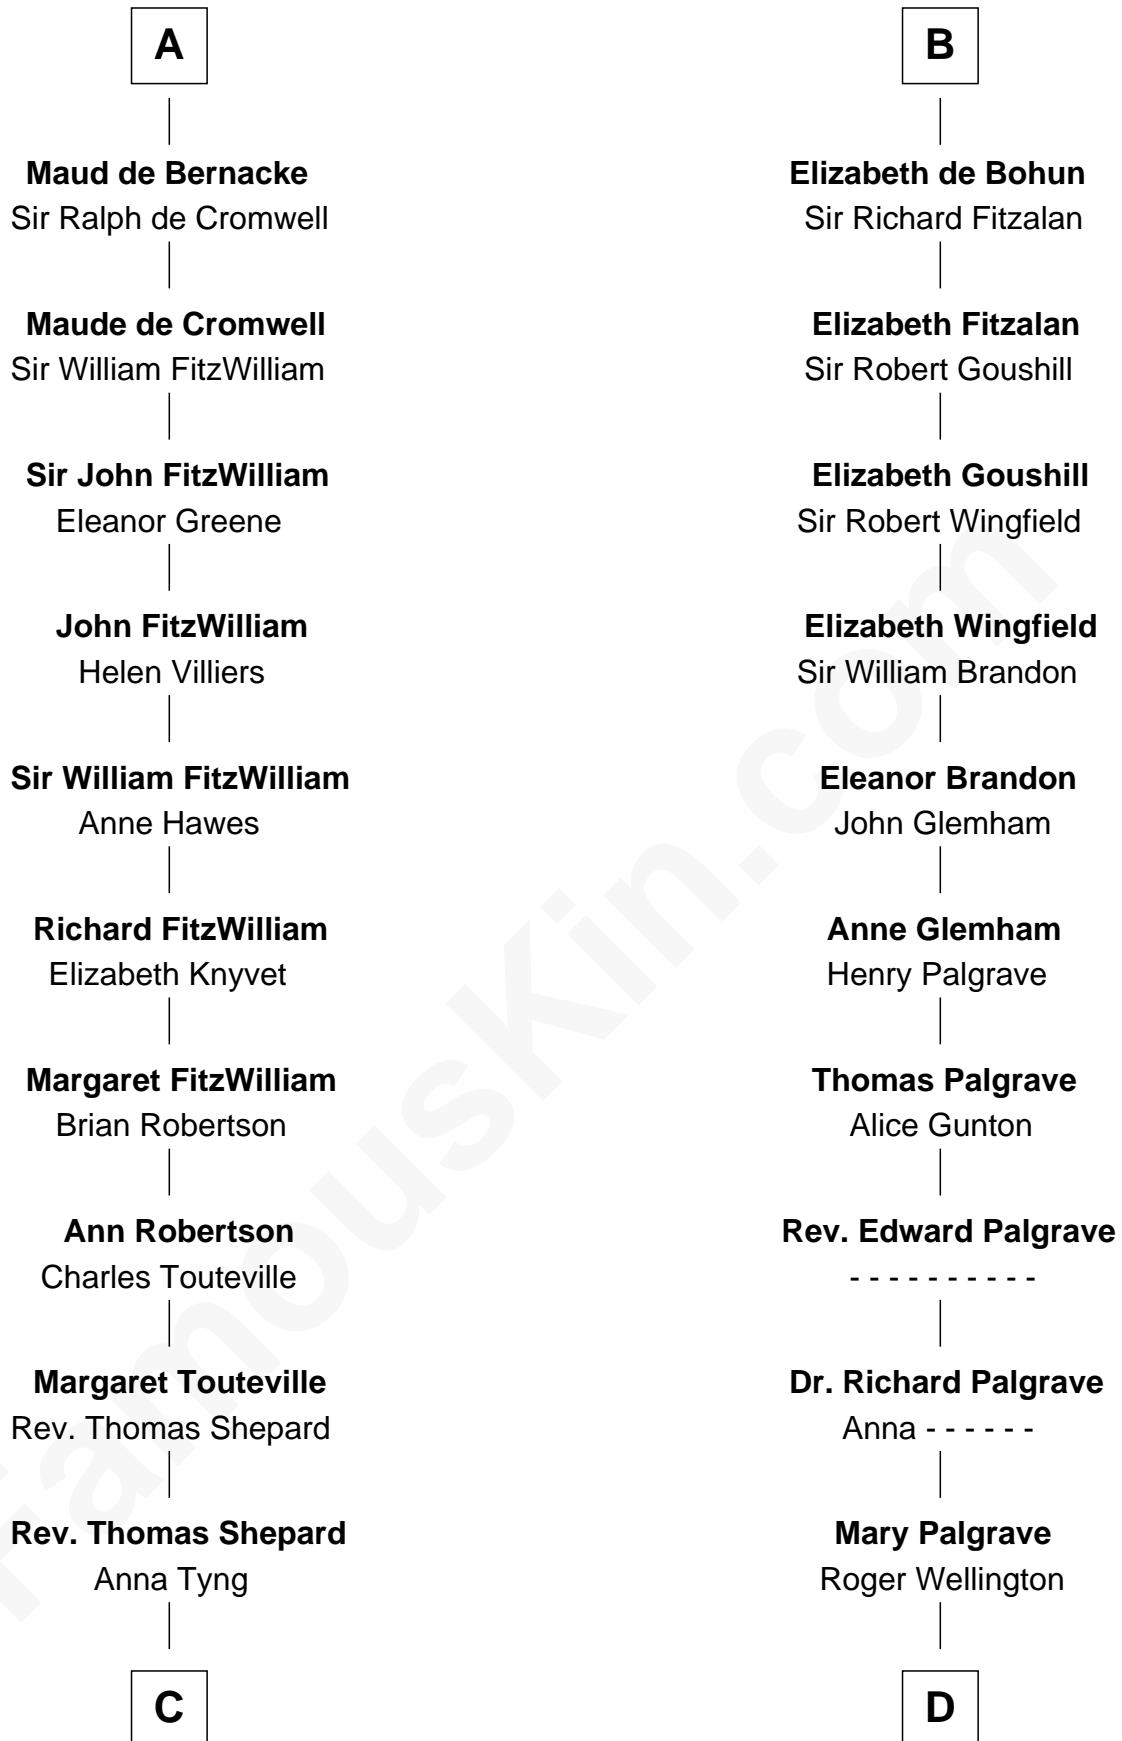

FamousKin.com Relationship Chart of

John Quincy Adams

6th U.S. President

21st cousin of

Eli Whitney

Inventor of the Cotton Gin

Sir Ranulf de Gernons

Maud of Gloucester