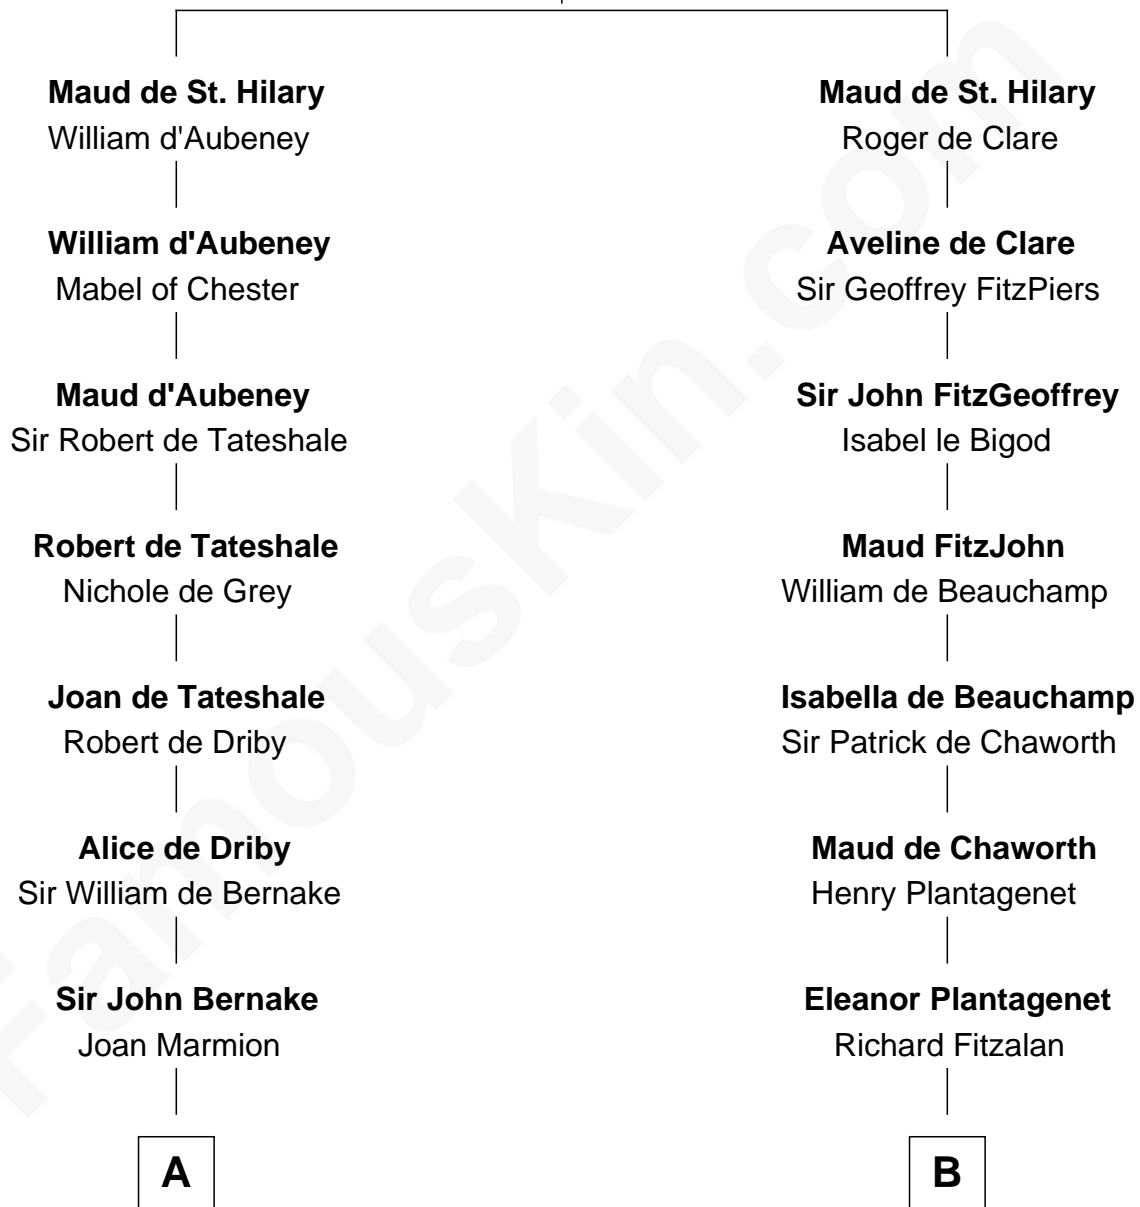

# FamousKin.com Relationship Chart of

**John Quincy Adams**

*6th U.S. President*

21st cousin of

**Eli Whitney**

*Inventor of the Cotton Gin*

**James de St. Hilary**

Aveline - - - - -

**C**

**Anna Shepard**

Daniel Quincy

**Col John Quincy**

Elizabeth Norton

**Elizabeth Quincy**

Rev. William Smith

**Abigail Quincy Smith**

John Adams

**John Quincy Adams**

*6th U.S. President*

**D**

**Benjamin Wellington**

Elizabeth Sweetman

**Elizabeth Wellington**

John Fay