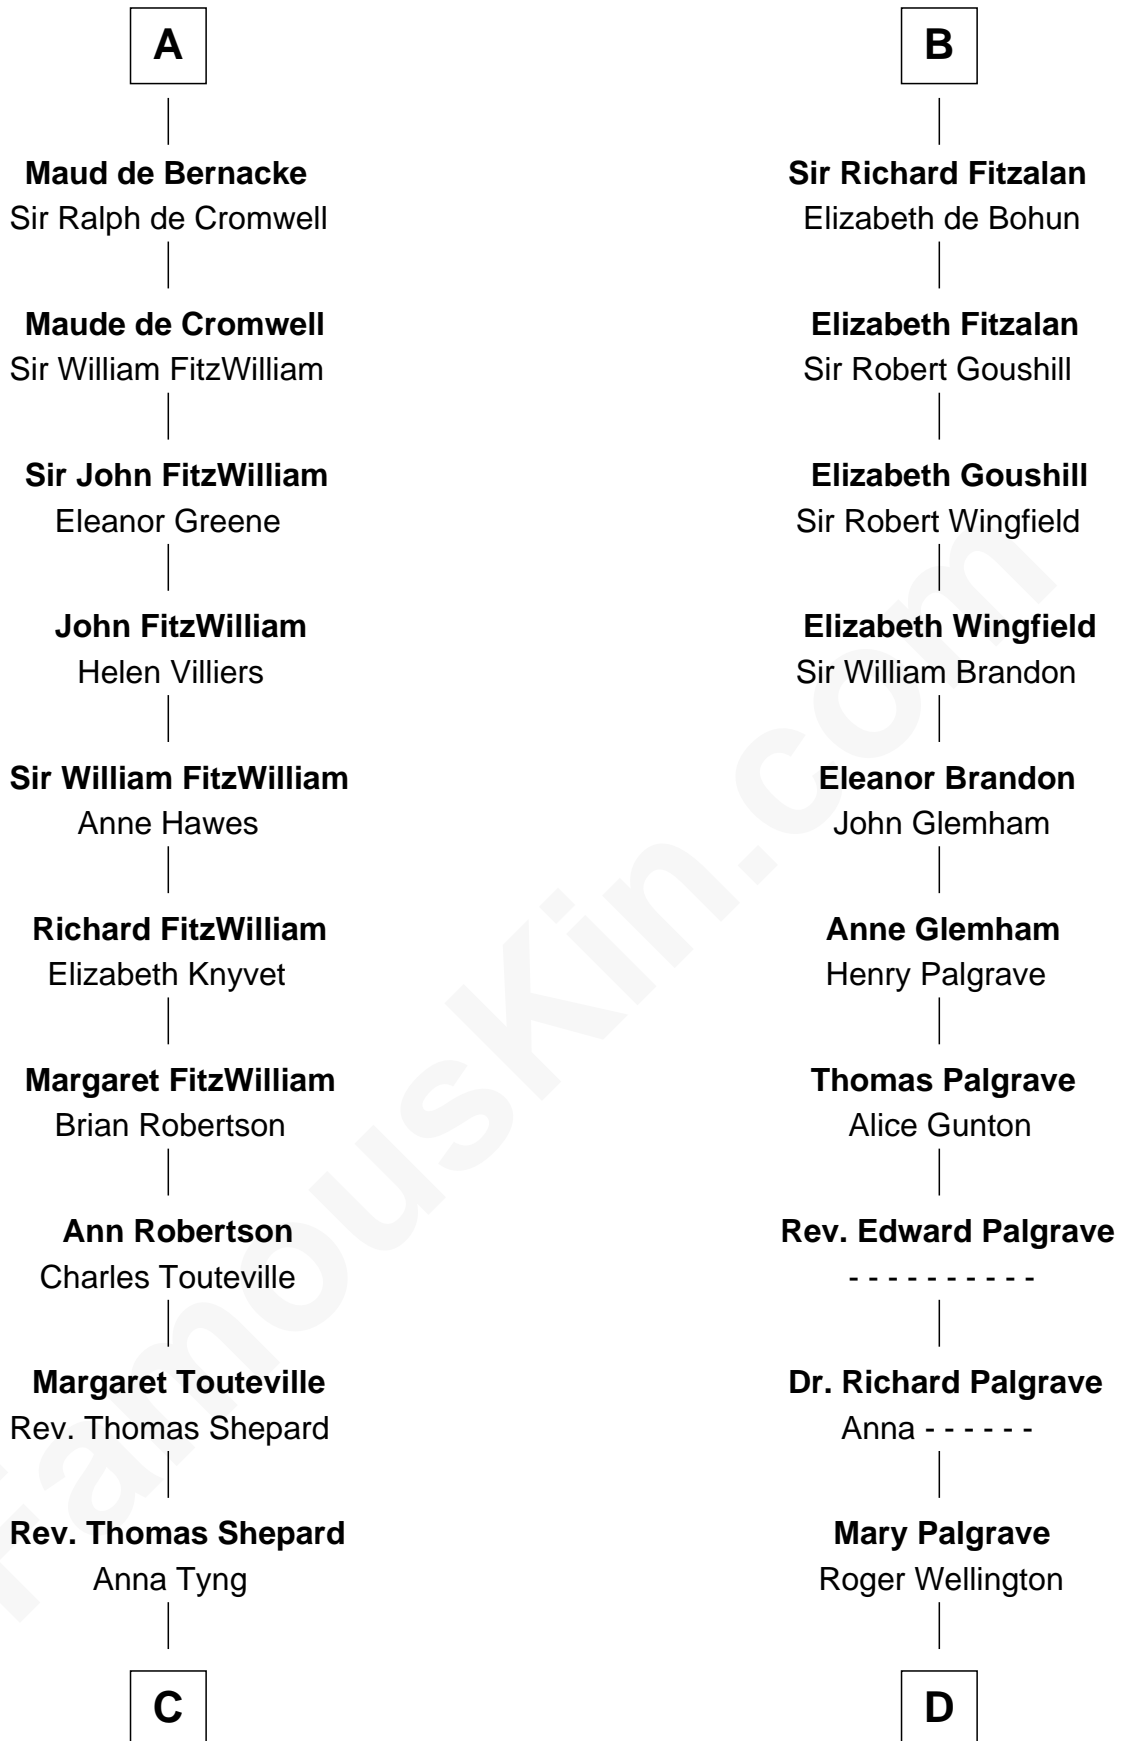

# FamousKin.com Relationship Chart of

**John Quincy Adams**

*6th U.S. President*

21st cousin of

**Eli Whitney**

*Inventor of the Cotton Gin*

**James de St. Hilary**

Aveline - - - - -

**C**

**Anna Shepard**

Daniel Quincy

**Col John Quincy**

Elizabeth Norton

**Elizabeth Quincy**

Rev. William Smith

**Abigail Quincy Smith**