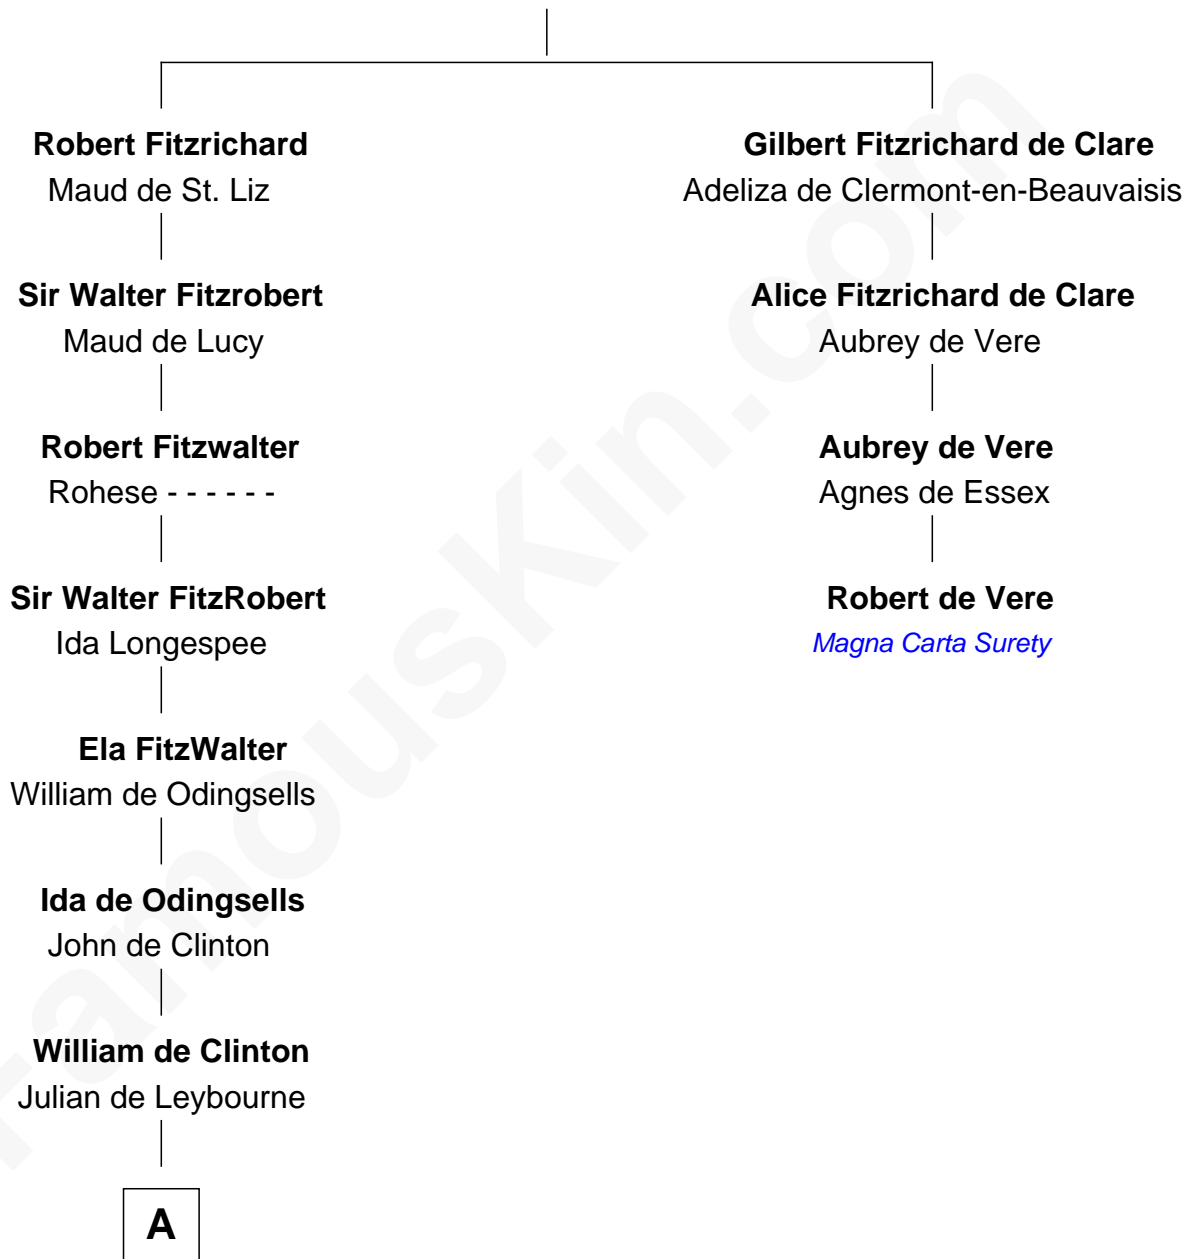

## Relationship Chart of

### John Quincy Adams

6th U.S. President

3rd cousin 18 times removed of

**Robert de Vere**

*Magna Carta Surety*

**Richard Fitzgilbert**

Rohese Giffard

**A**

**Elizabeth de Clinton**

Sir John FitzWilliam

**Sir William FitzWilliam**

Maude de Cromwell

**Sir John FitzWilliam**

Eleanor Greene

**John FitzWilliam**

Helen Villiers