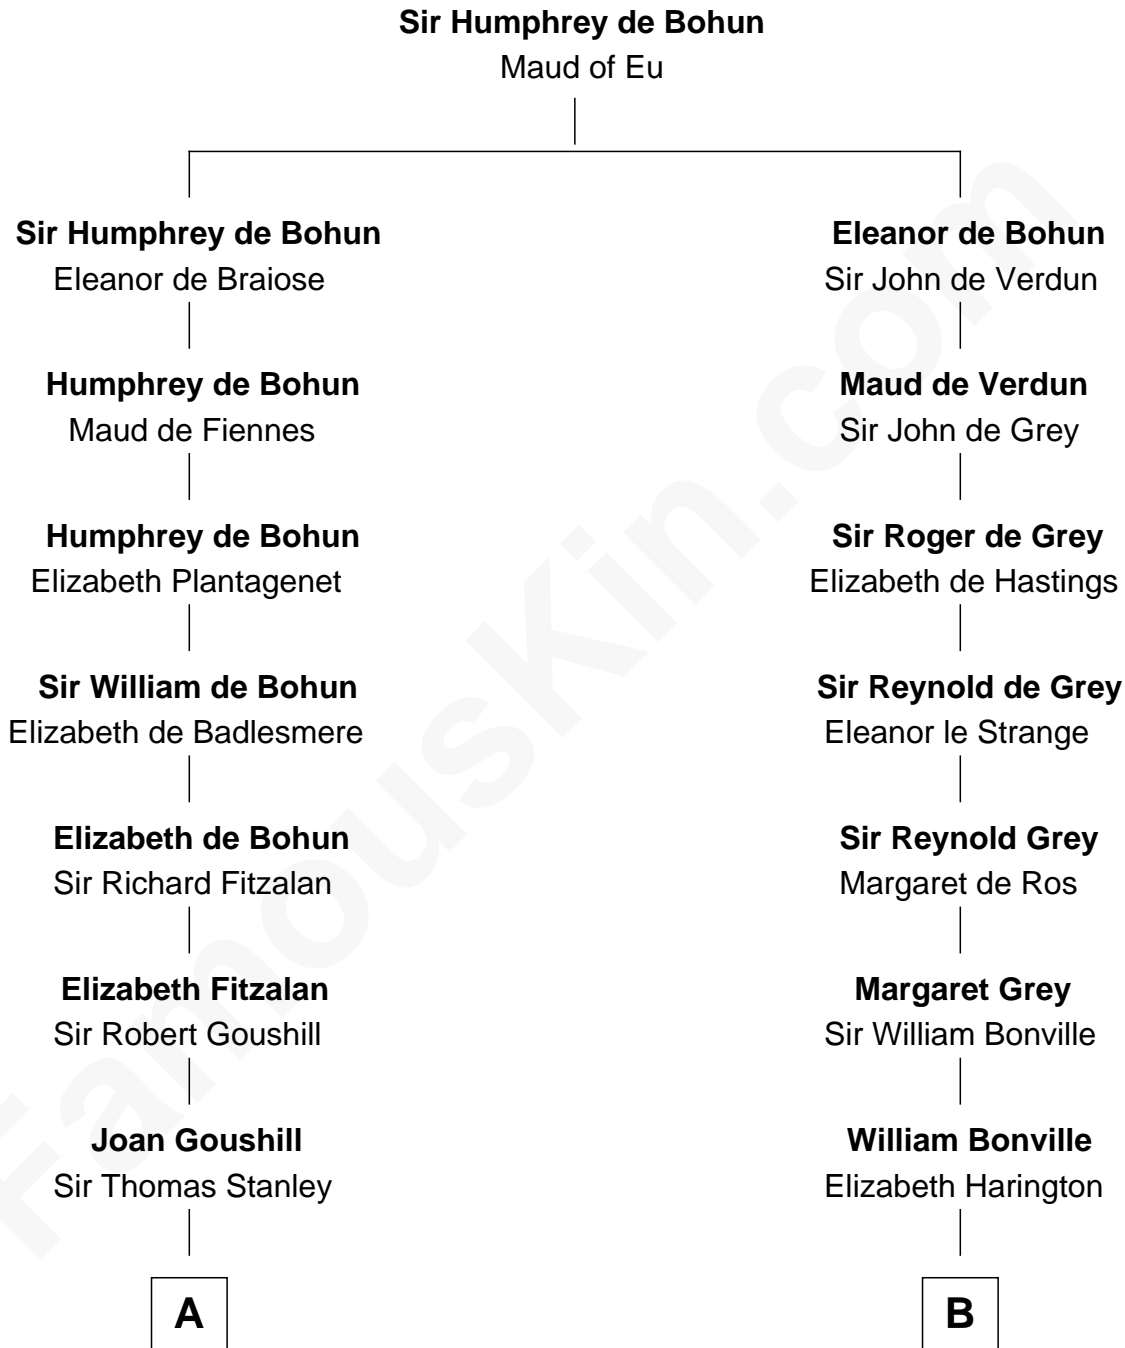

FamousKin.com
Relationship Chart of
John Quincy Adams
6th U.S. President

19th cousin 2 times removed of
Dr. H. H. Holmes
Serial Killer aka "Devil in the White City"

C

Elizabeth Quincy
Rev. William Smith

Abigail Quincy Smith
John Adams

John Quincy Adams
6th U.S. President

D

Sarah Smith
Edward Scribner Mudgett

Samuel Mudgett
Mary Morrill

Scribner Mudgett
Nancy Prescott

Levi Horton Mudgett
Theodate Page Price

Dr. H. H. Holmes
Serial Killer Dr. H. H. Holmes