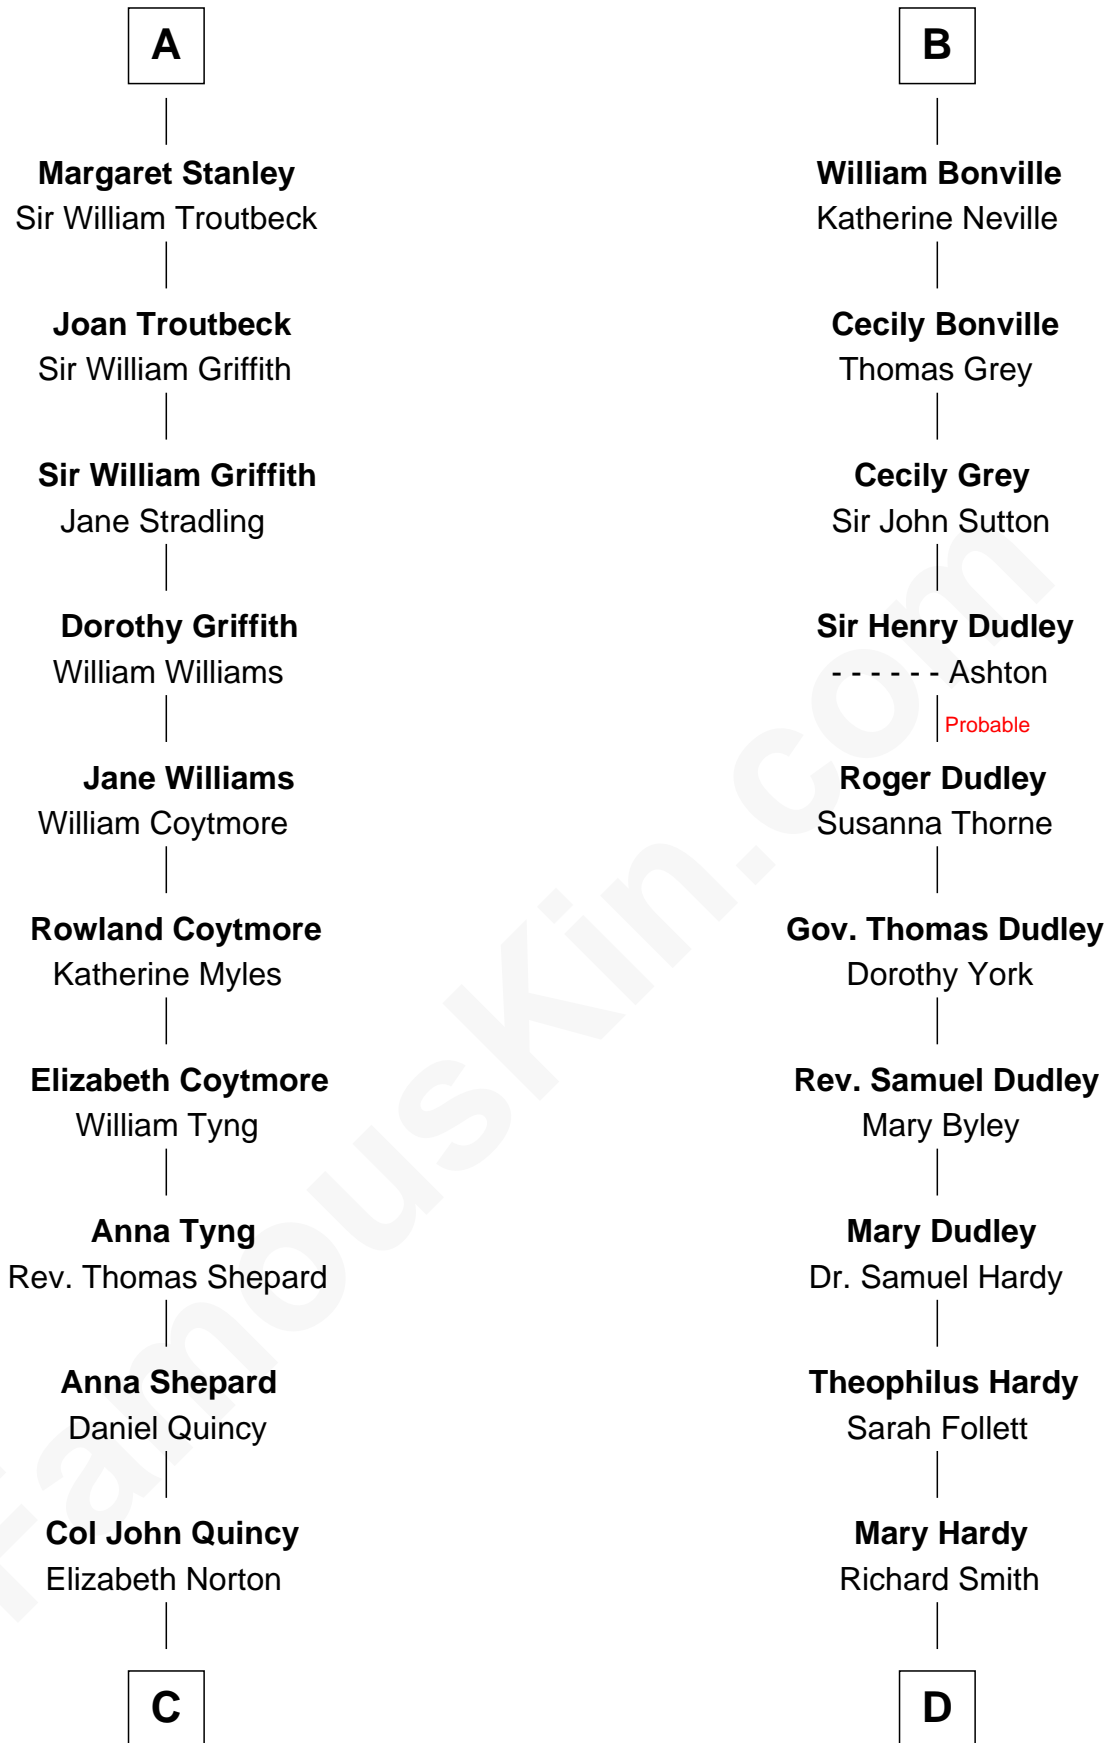

FamousKin.com
Relationship Chart of
John Quincy Adams
6th U.S. President

19th cousin 2 times removed of
Dr. H. H. Holmes
Serial Killer aka "Devil in the White City"

C

Elizabeth Quincy
Rev. William Smith

Abigail Quincy Smith
John Adams

John Quincy Adams
6th U.S. President

D

Sarah Smith
Edward Scribner Mudgett

Samuel Mudgett
Mary Morrill

Scribner Mudgett
Nancy Prescott

Levi Horton Mudgett
Theodate Page Price

Dr. H. H. Holmes
Serial Killer Dr. H. H. Holmes