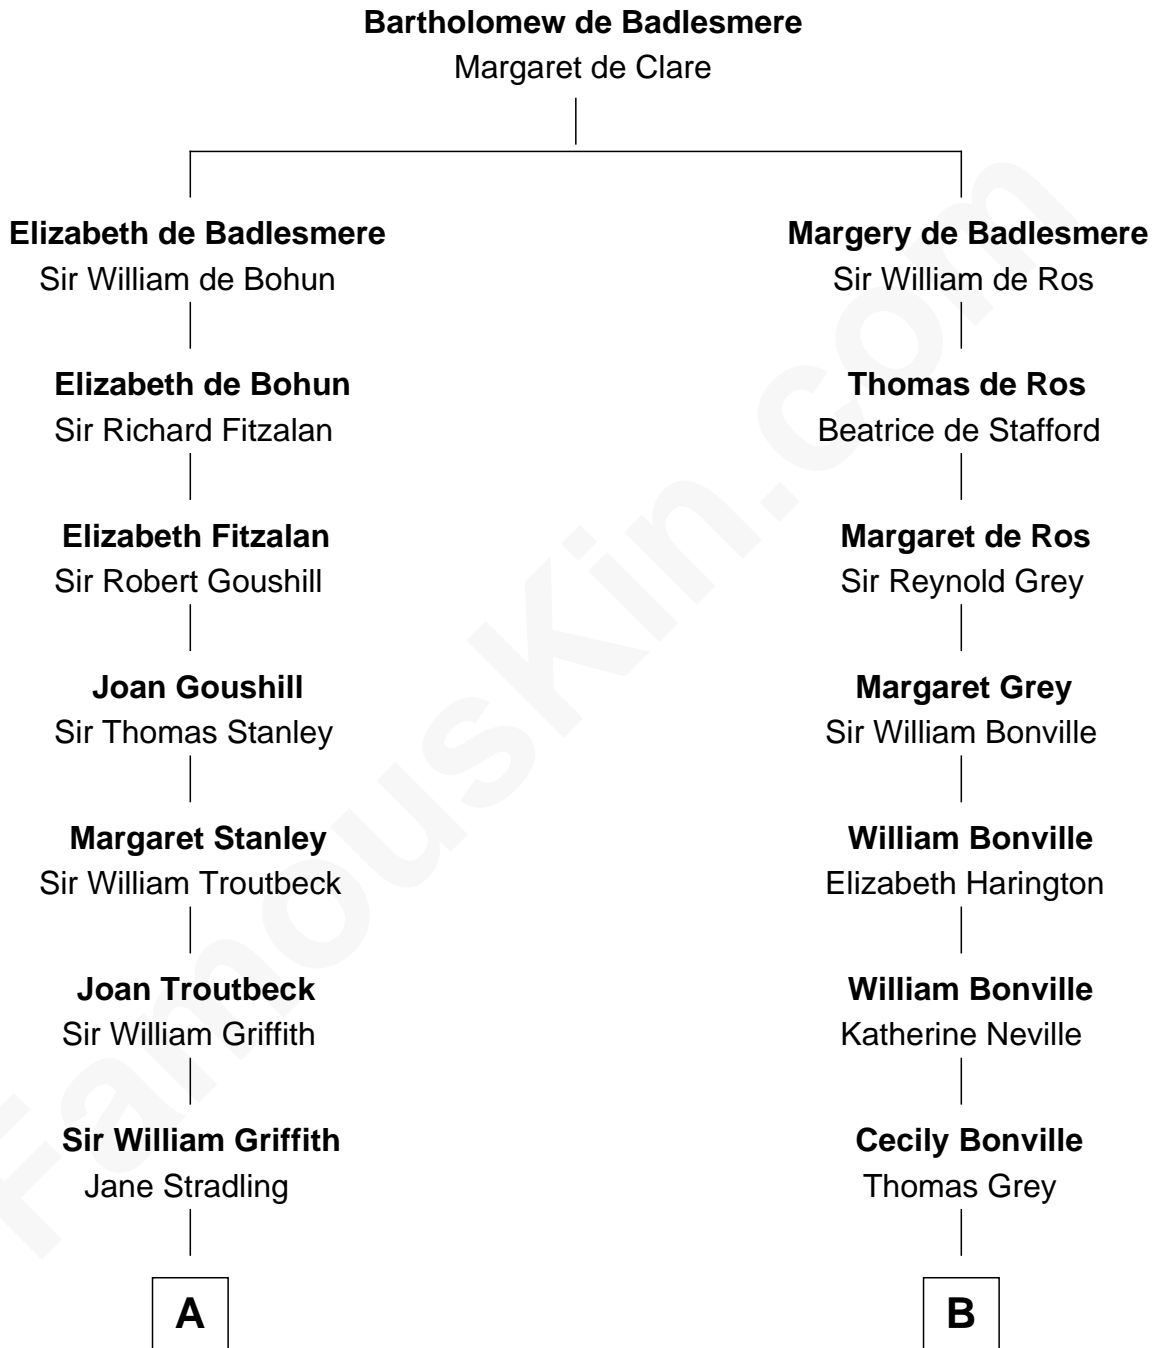

## Relationship Chart of

### John Quincy Adams

6th U.S. President

16th cousin 3 times removed of

**Dr. H. H. Holmes**

Serial Killer aka "Devil in the White City"

**C**

—  
**Scribner Mudgett**

Nancy Prescott

—  
**Levi Horton Mudgett**

Theodate Page Price

—  
**Dr. H. H. Holmes**

*Serial Killer Dr. H. H. Holmes*

FamousKin.com