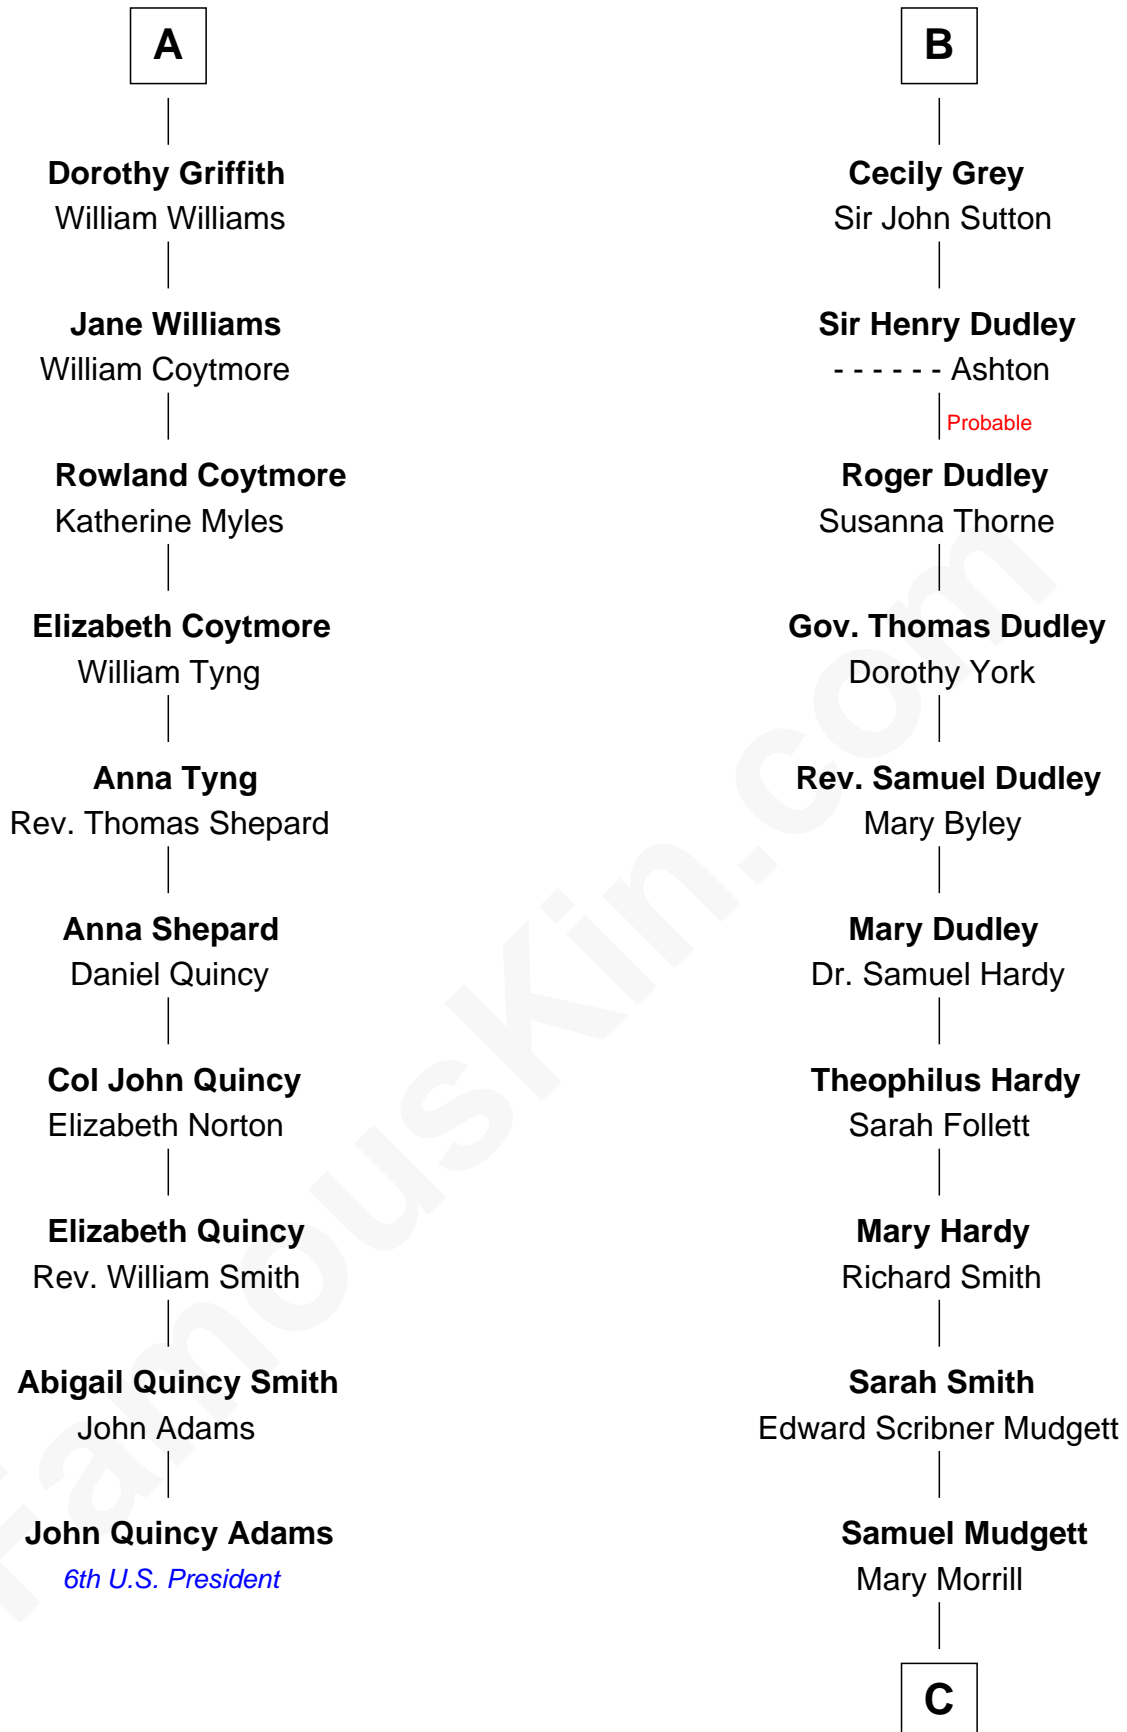

## Relationship Chart of

### John Quincy Adams

6th U.S. President

16th cousin 3 times removed of

**Dr. H. H. Holmes**

Serial Killer aka "Devil in the White City"

**C**

—  
**Scribner Mudgett**

Nancy Prescott

—  
**Levi Horton Mudgett**

Theodate Page Price

—  
**Dr. H. H. Holmes**

*Serial Killer Dr. H. H. Holmes*

FamousKin.com