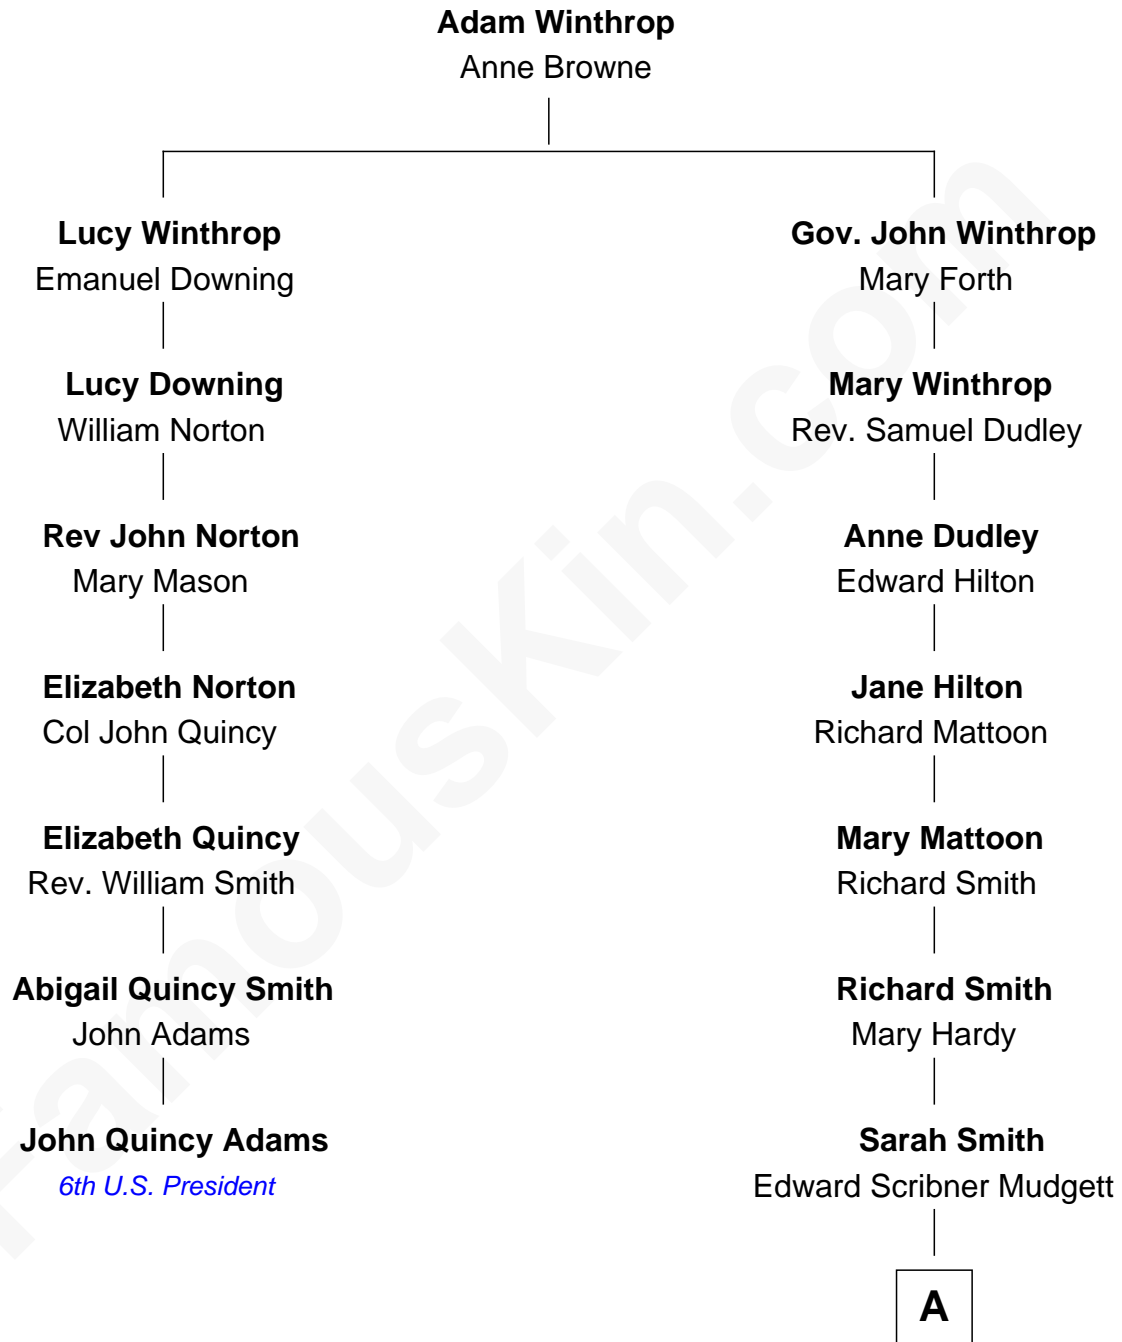

FamousKin.com
Relationship Chart of
John Quincy Adams
6th U.S. President

6th cousin 4 times removed of
Dr. H. H. Holmes
Serial Killer aka "Devil in the White City"

A

—
Samuel Mudgett

Mary Morrill

—
Scribner Mudgett

Nancy Prescott

—
Levi Horton Mudgett

Theodate Page Price

—
Dr. H. H. Holmes

Serial Killer Dr. H. H. Holmes

FamousKin.com