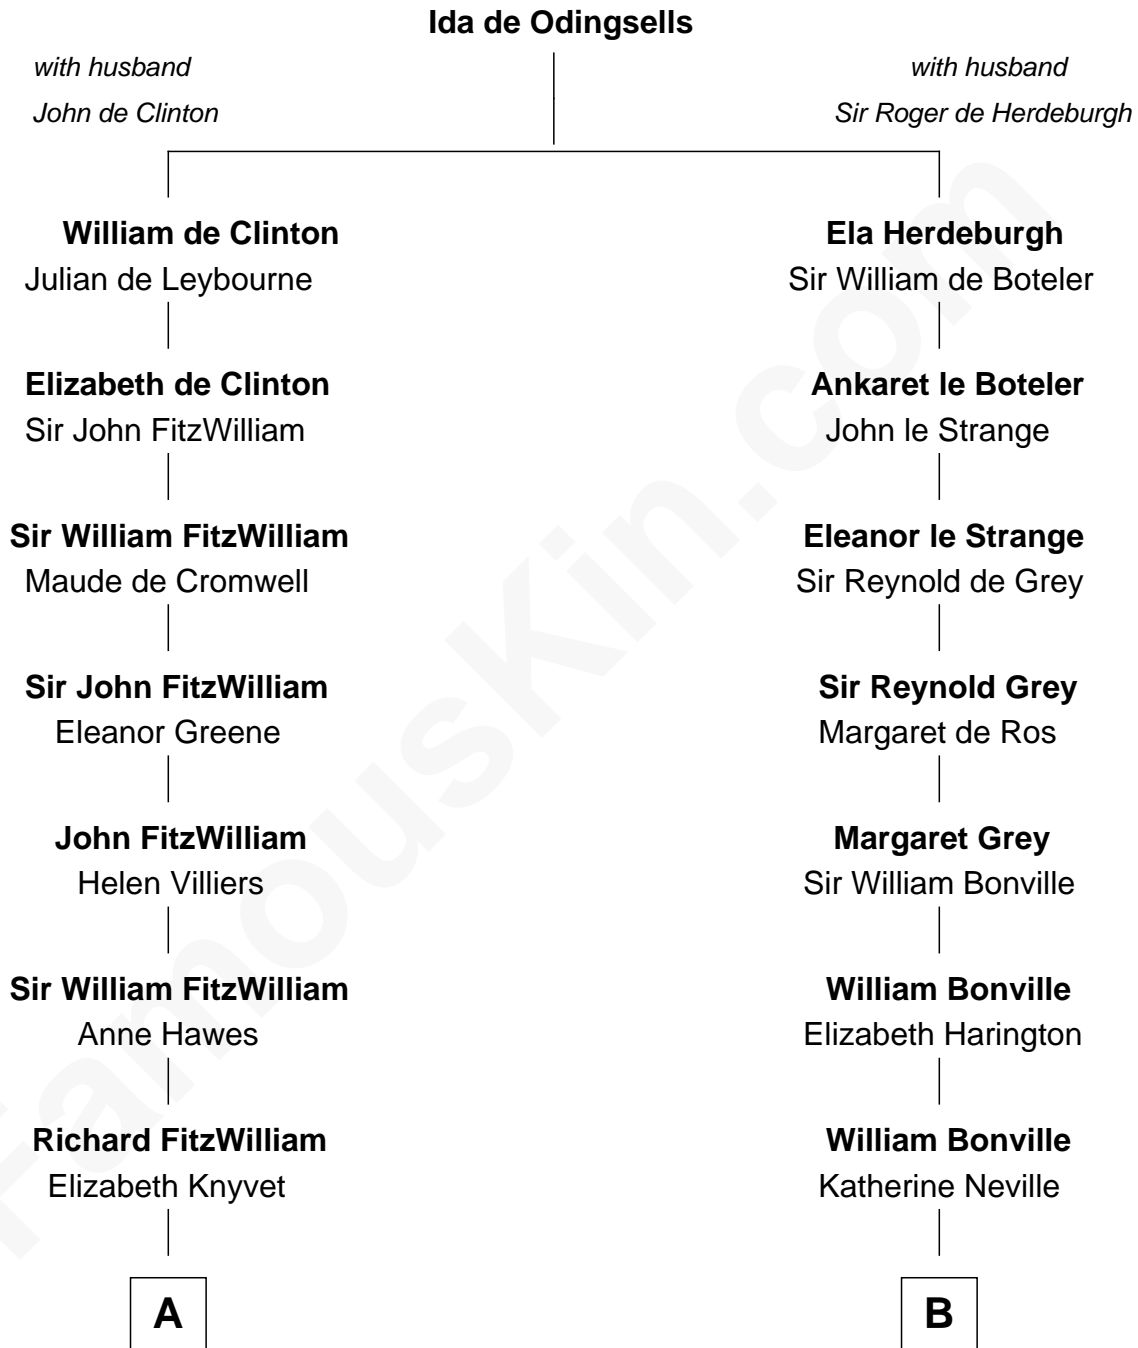

FamousKin.com
Relationship Chart of
John Quincy Adams
6th U.S. President

15th cousin 5 times removed of
Dr. H. H. Holmes
Serial Killer aka "Devil in the White City"

C

—
Samuel Mudgett

Mary Morrill

—
Scribner Mudgett

Nancy Prescott

—
Levi Horton Mudgett

Theodate Page Price

—
Dr. H. H. Holmes

Serial Killer Dr. H. H. Holmes

FamousKin.com