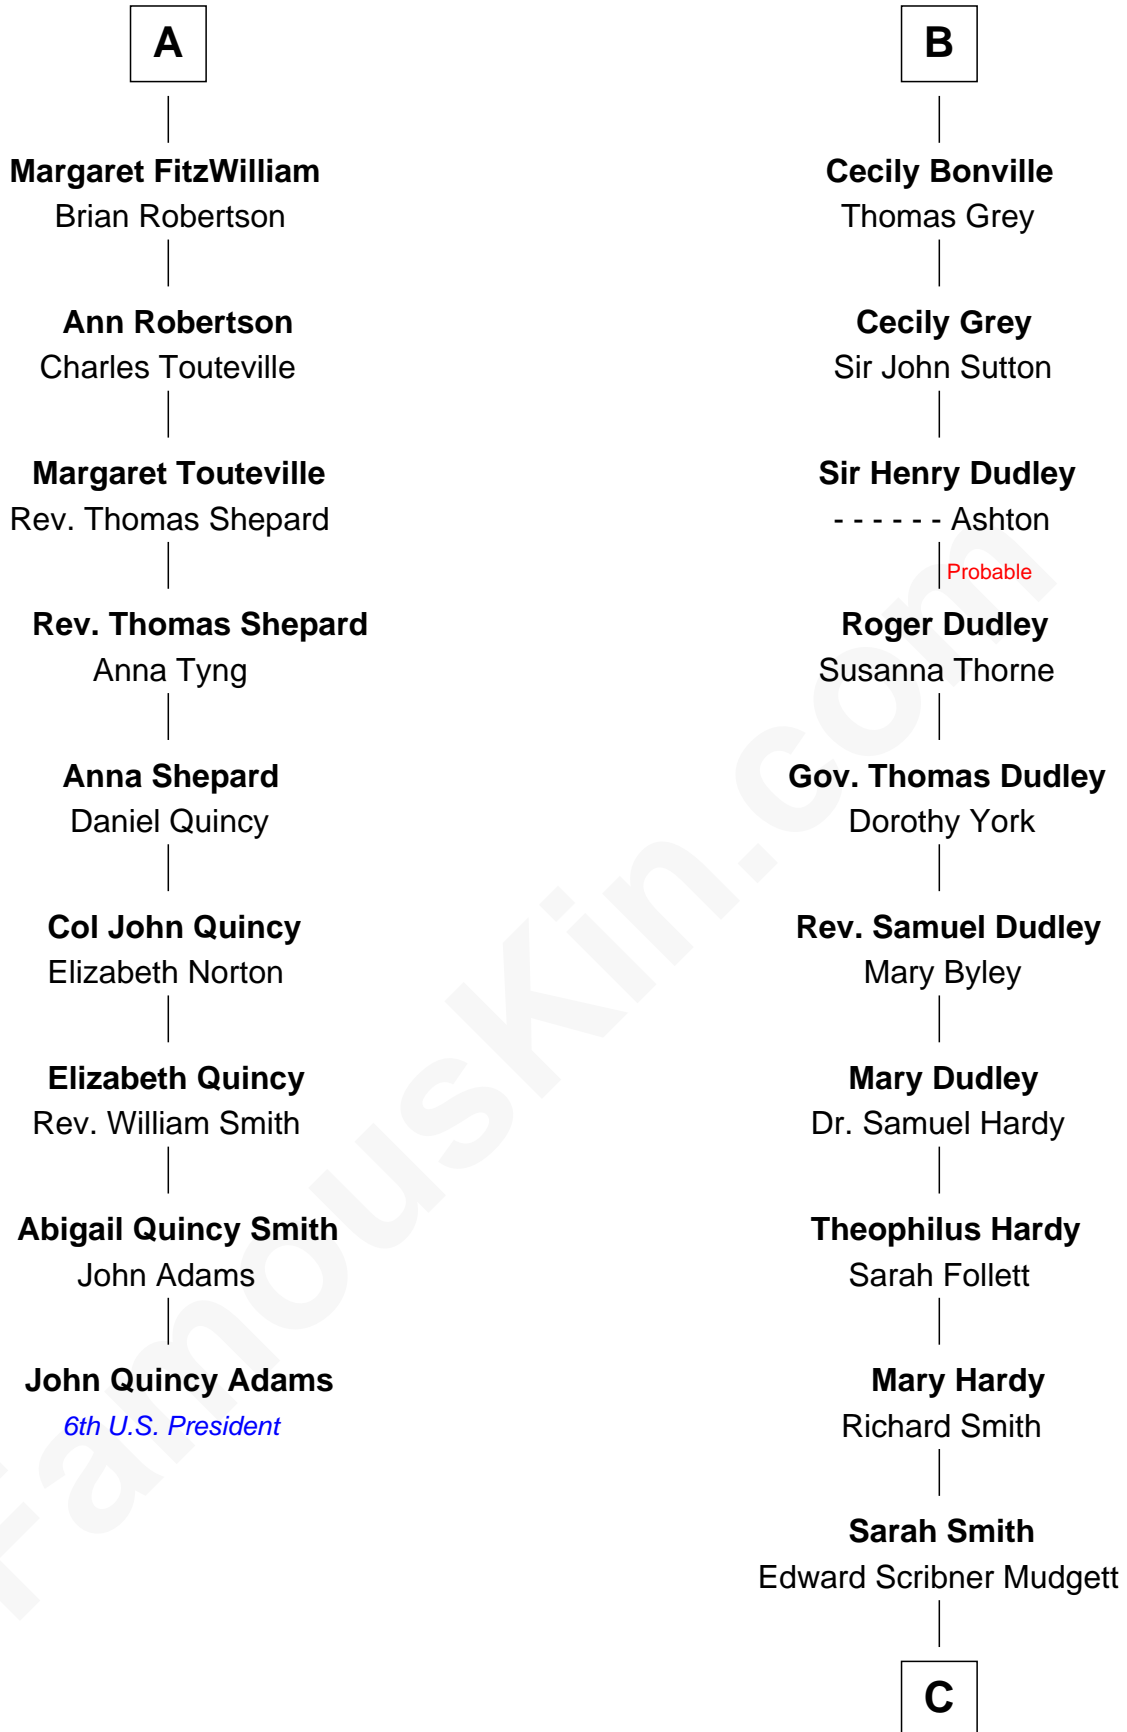

FamousKin.com
Relationship Chart of
John Quincy Adams
6th U.S. President

15th cousin 5 times removed of
Dr. H. H. Holmes
Serial Killer aka "Devil in the White City"

C

—
Samuel Mudgett

Mary Morrill

—
Scribner Mudgett

Nancy Prescott

—
Levi Horton Mudgett

Theodate Page Price

—
Dr. H. H. Holmes

Serial Killer Dr. H. H. Holmes

FamousKin.com