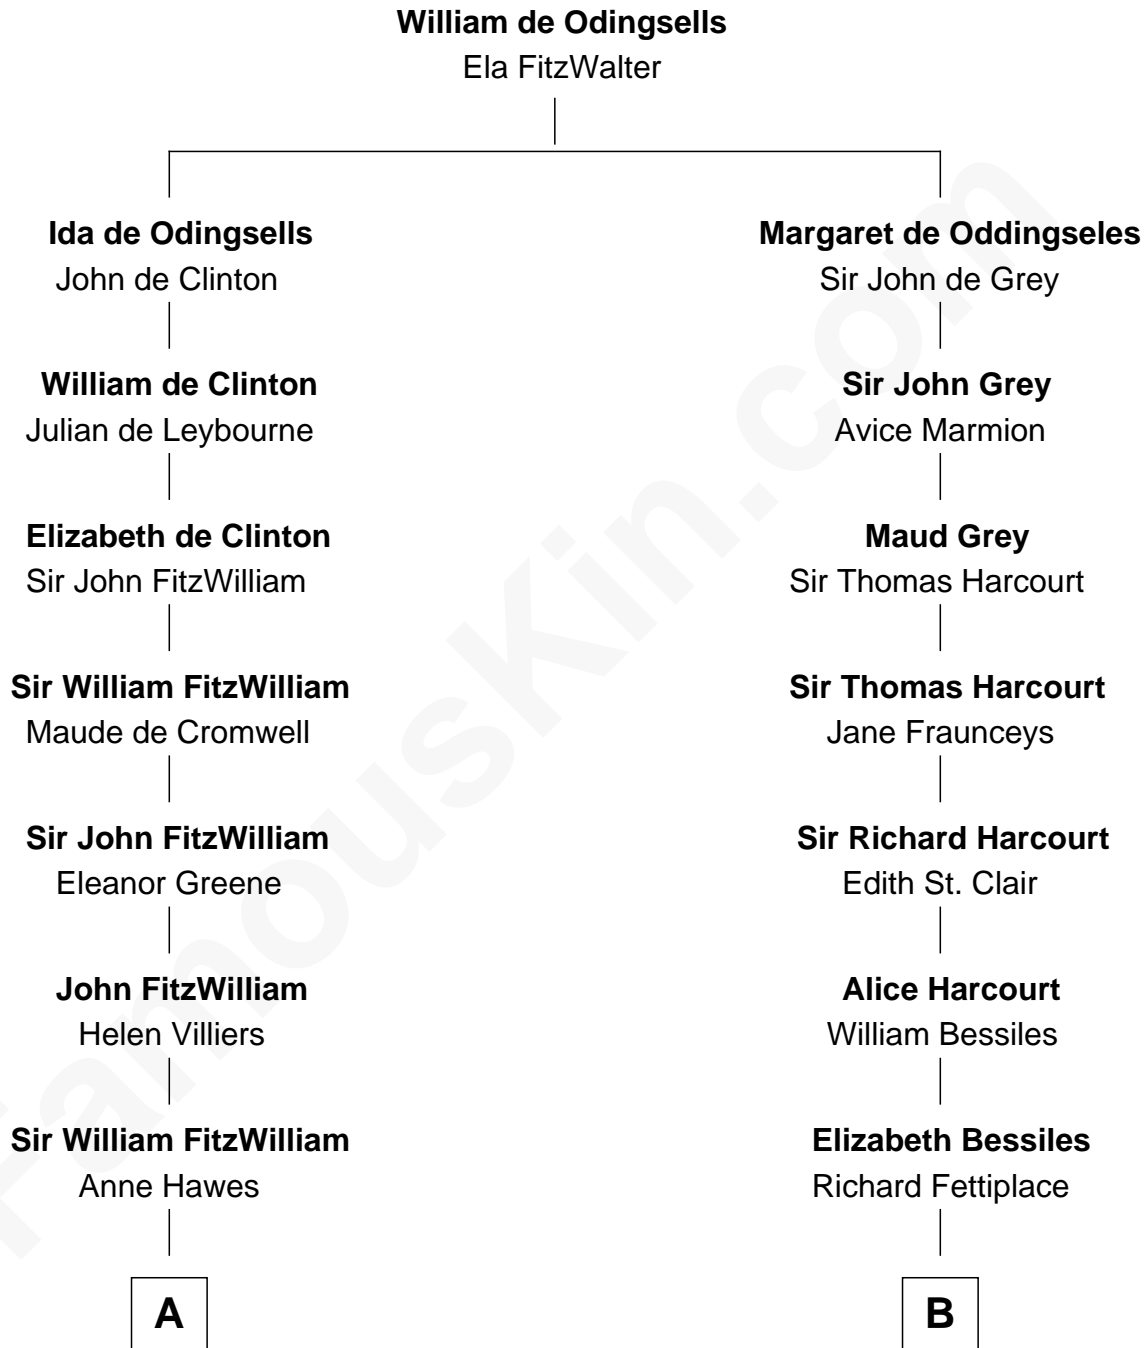

FamousKin.com
Relationship Chart of
John Quincy Adams
6th U.S. President

16th cousin 3 times removed of
Dr. H. H. Holmes
Serial Killer aka "Devil in the White City"

C

—
Scribner Mudgett

Nancy Prescott

—
Levi Horton Mudgett

Theodate Page Price

—
Dr. H. H. Holmes

Serial Killer Dr. H. H. Holmes

FamousKin.com