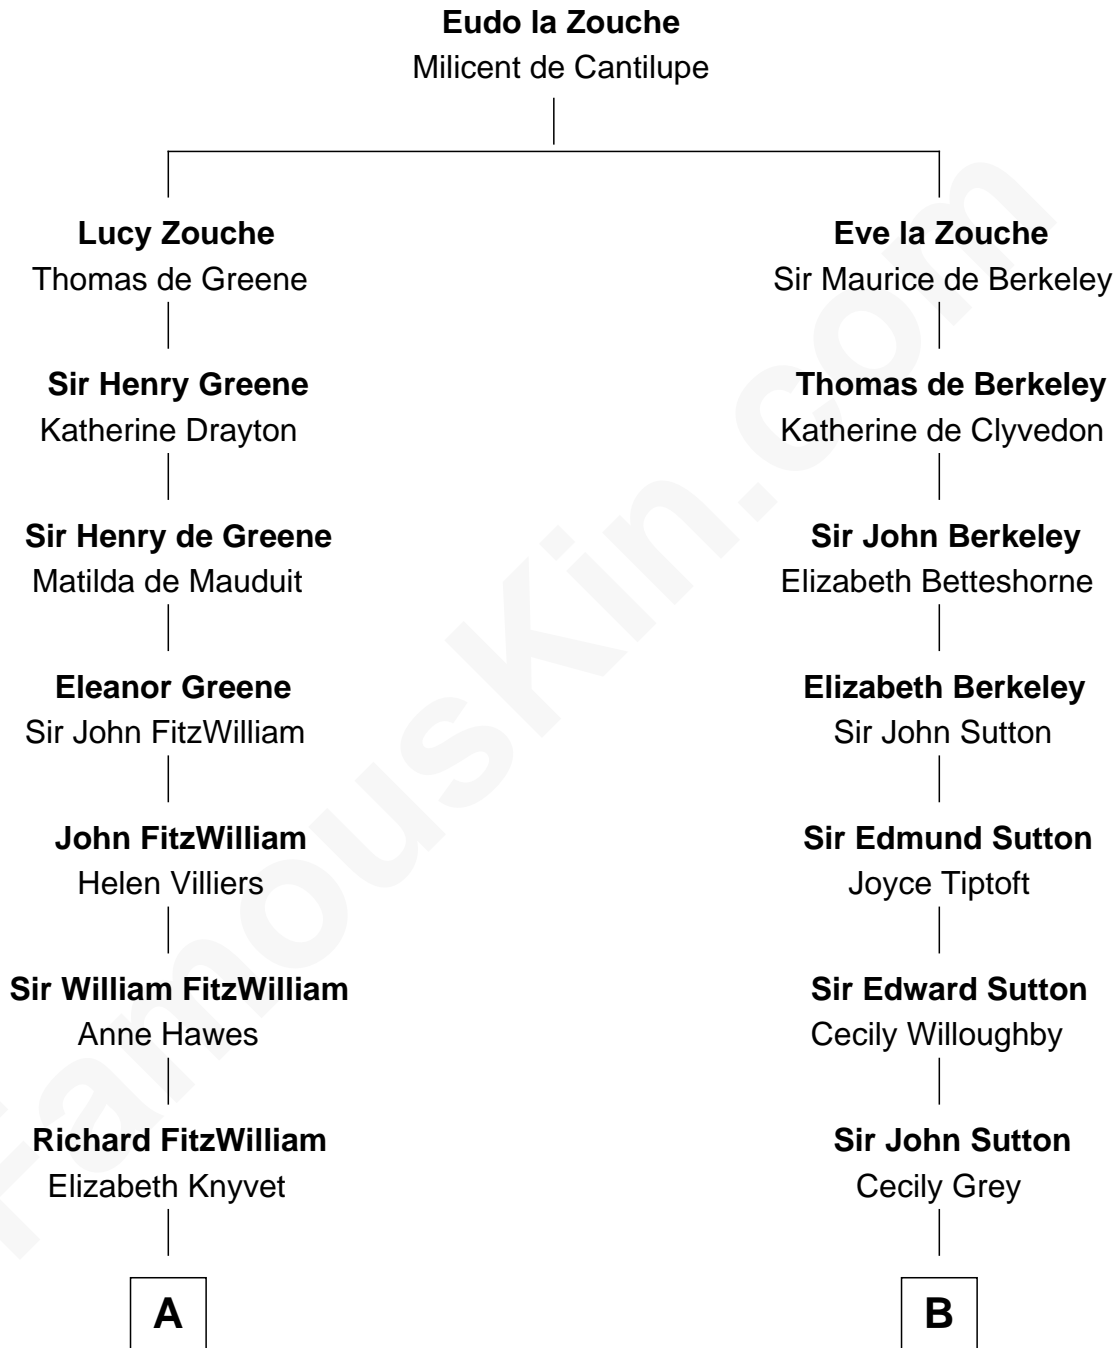

**FamousKin.com**  
**Relationship Chart of**  
**John Quincy Adams**  
*6th U.S. President*

**15th cousin 3 times removed of**  
**Dr. H. H. Holmes**  
*Serial Killer aka "Devil in the White City"*

**C**

**Levi Horton Mudgett**

Theodate Page Price

**Dr. H. H. Holmes**

*Serial Killer Dr. H. H. Holmes*

FamousKin.com