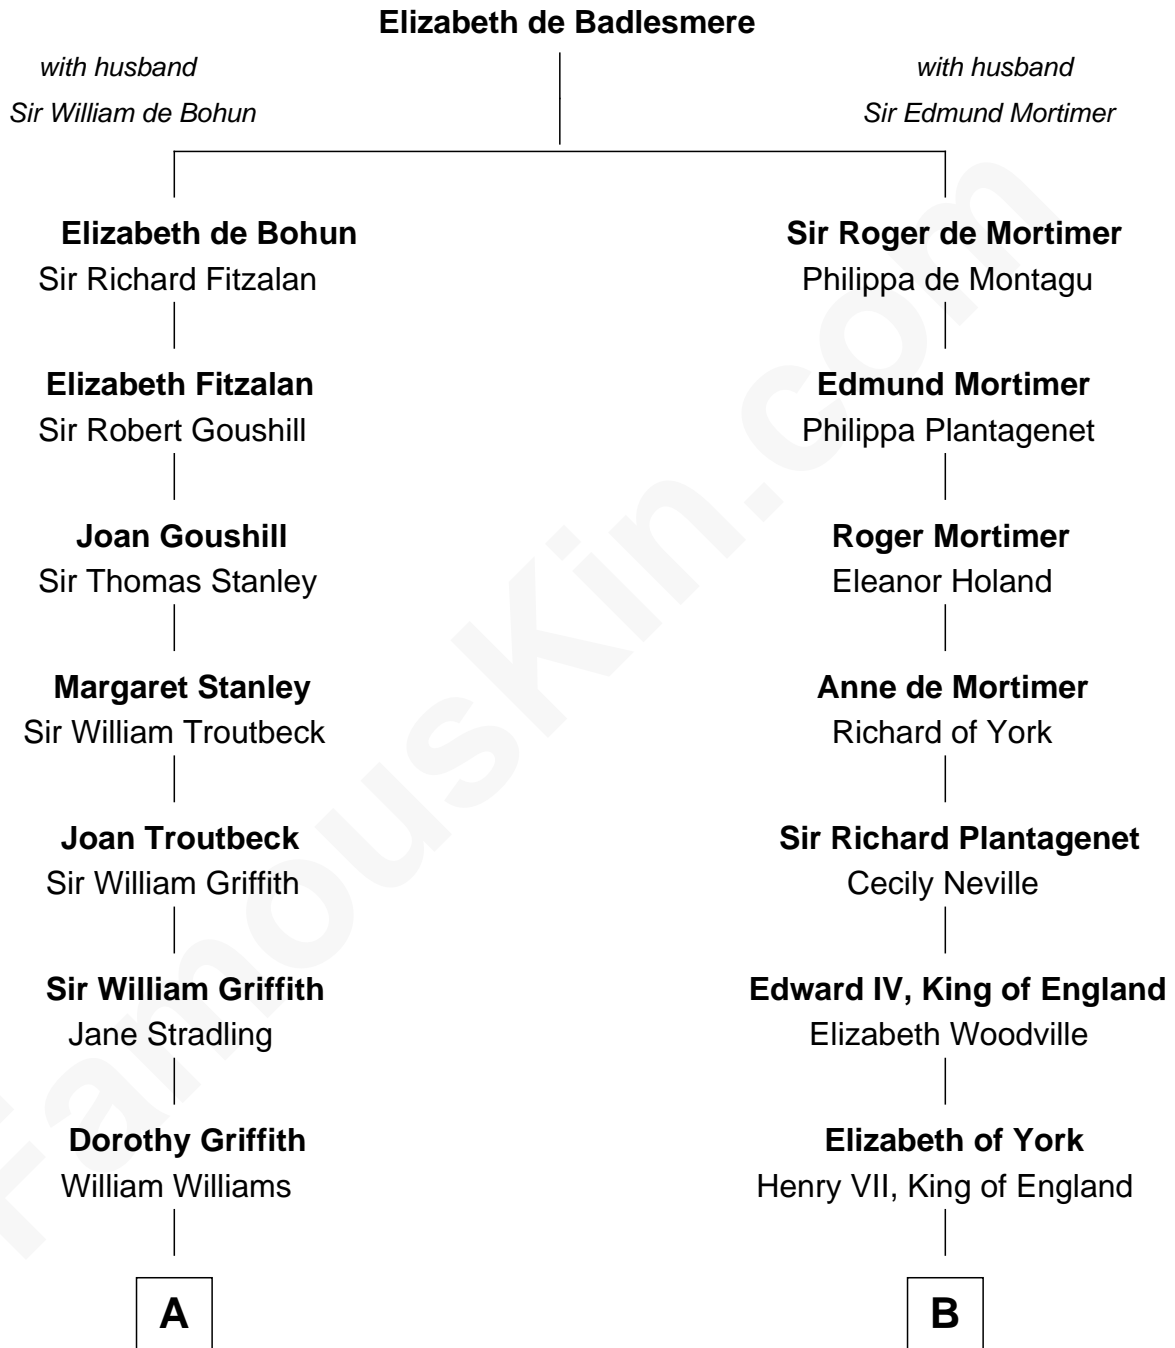

**FamousKin.com**  
**Relationship Chart of**  
**John Quincy Adams**  
*6th U.S. President*

15th cousin 6 times removed of

**Eleanor Roosevelt**  
*First Lady of President Franklin D. Roosevelt*

**C**

**Gabriel Ver Planck Ludlow**

Elizabeth A. Hunter

**Dr. Edward Hunter Ludlow**

Elizabeth Livingston

**Mary Livingston Ludlow**

Valentine Gill Hall

**Anna Rebecca Hall**

Elliott Roosevelt

**Eleanor Roosevelt**

*First Lady of Franklin Roosevelt*