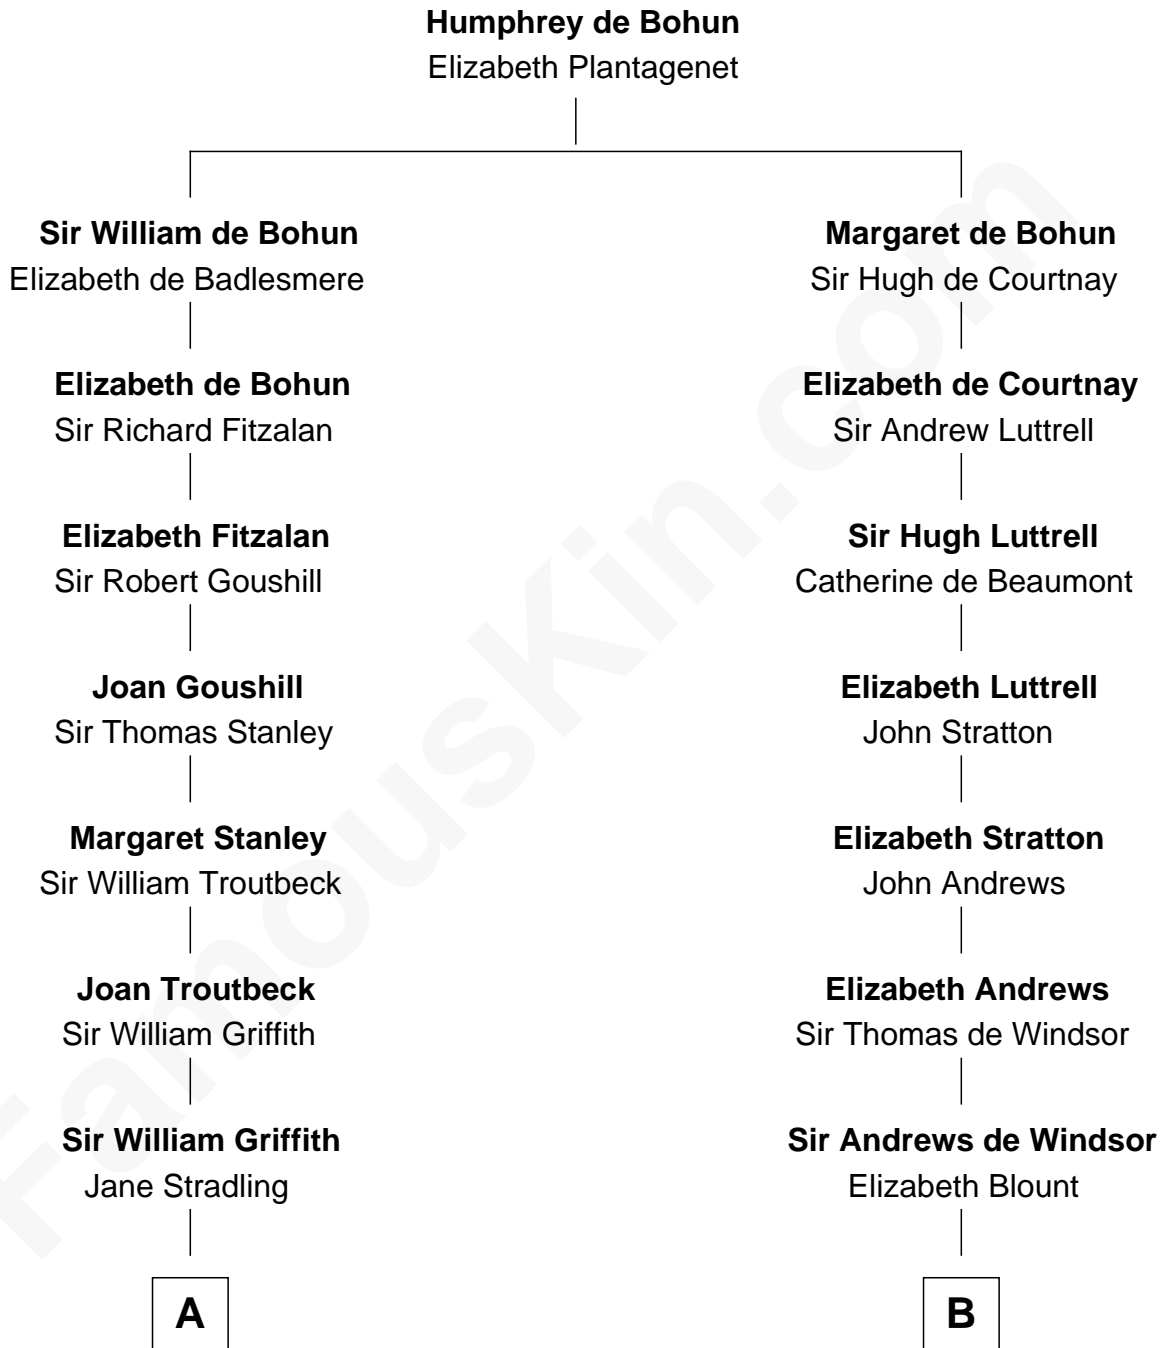

FamousKin.com
Relationship Chart of
John Quincy Adams
6th U.S. President

16th cousin 2 times removed of

Eleanor Roosevelt
First Lady of President Franklin D. Roosevelt

C

—
Anna Rebecca Hall

Elliott Roosevelt

—
Eleanor Roosevelt

First Lady of Franklin Roosevelt

FamousKin.com