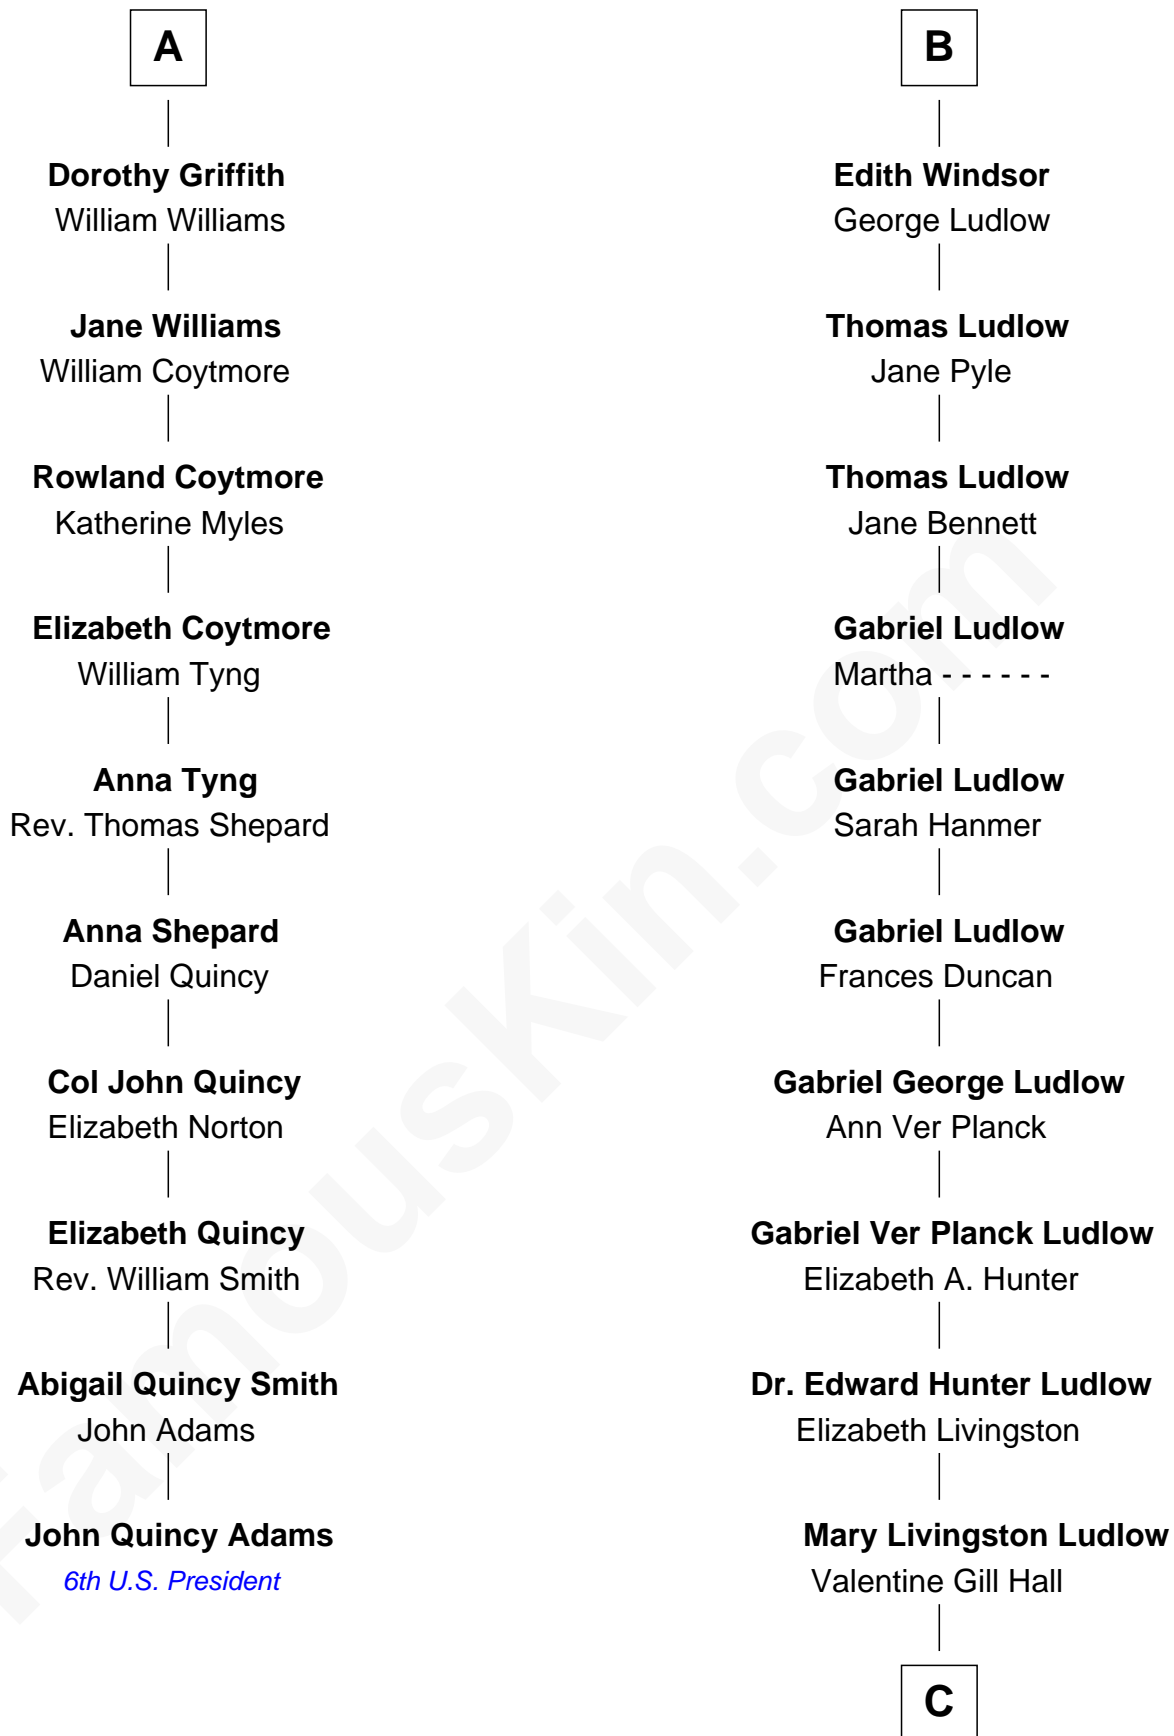

FamousKin.com
Relationship Chart of
John Quincy Adams
6th U.S. President

16th cousin 2 times removed of

Eleanor Roosevelt
First Lady of President Franklin D. Roosevelt

C

—
Anna Rebecca Hall

Elliott Roosevelt

—
Eleanor Roosevelt

First Lady of Franklin Roosevelt

FamousKin.com