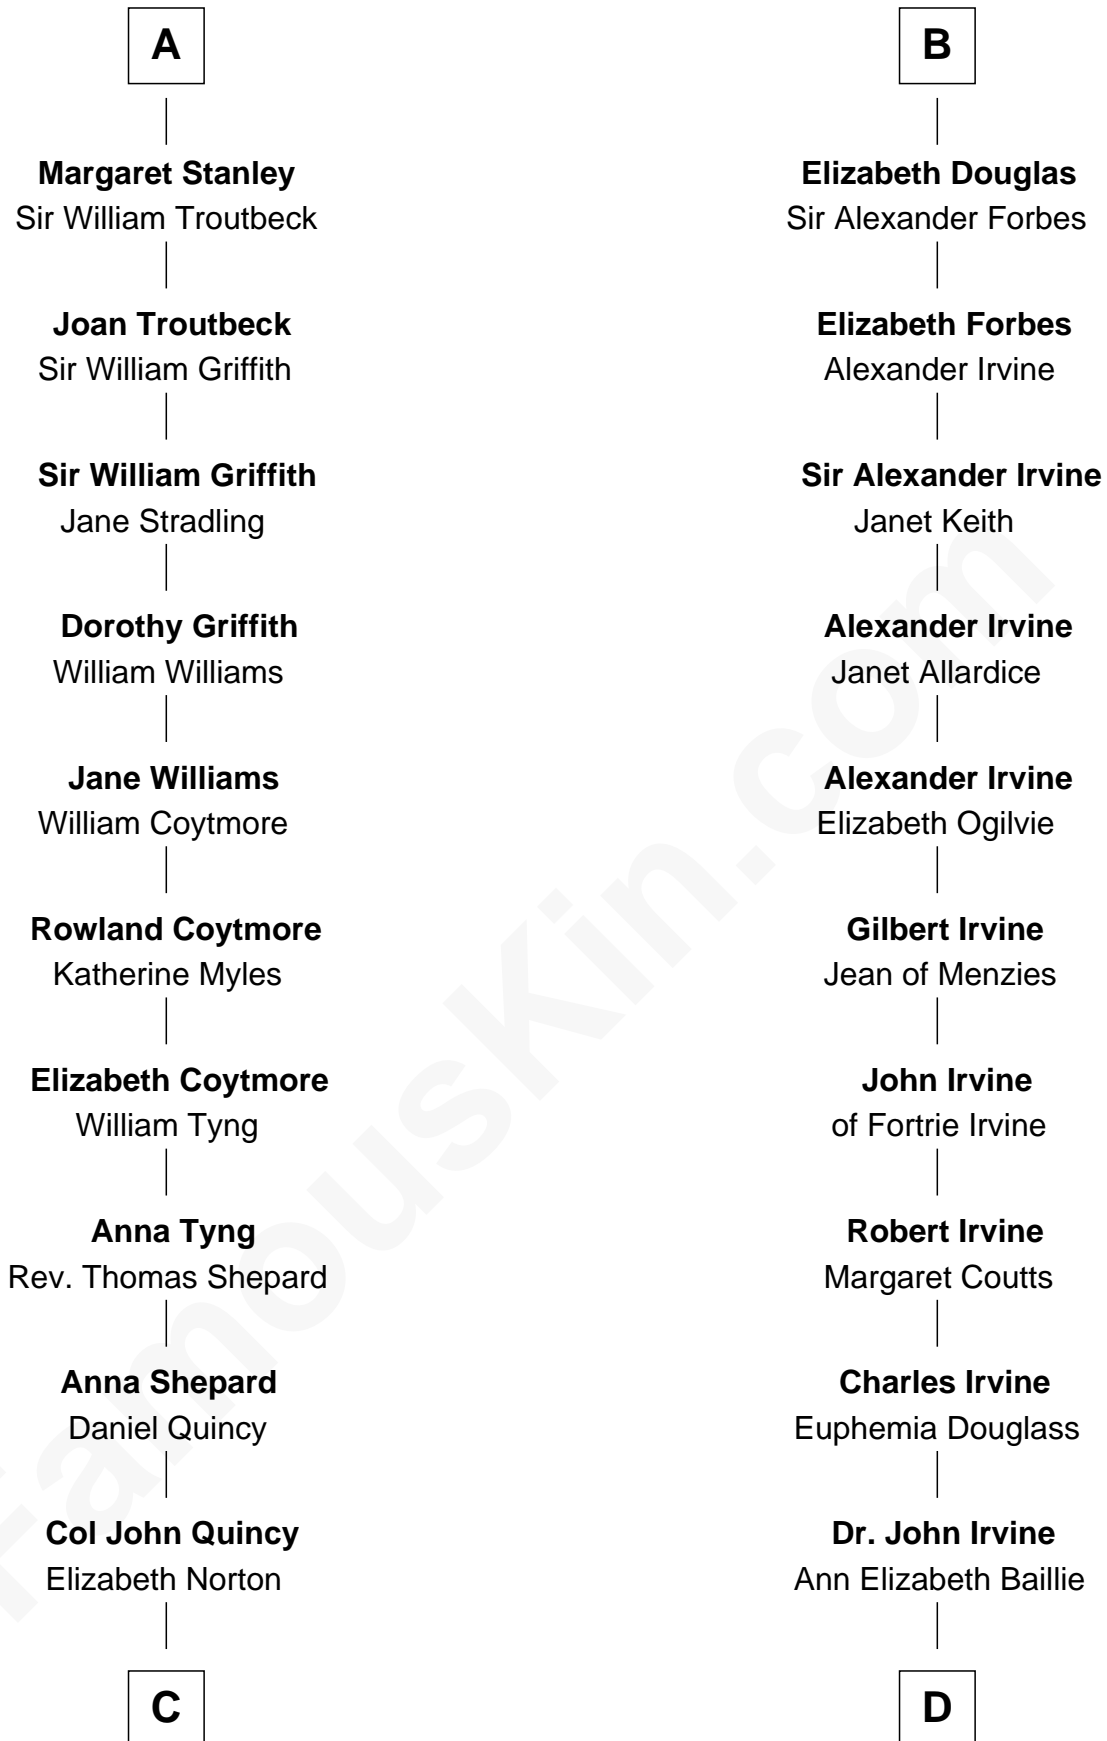

FamousKin.com Relationship Chart of

John Quincy Adams

6th U.S. President

19th cousin 1 time removed of

Theodore Roosevelt

26th U.S. President

Gilbert de Clare

Isabel Marshal

Robert de Bruce

Sir Robert de Brus

Marjorie of Carrick

Robert I, King of Scotland

Isabella of Mar

Marjorie Bruce

Walter Stewart

Robert II, King of Scotland

Elizabeth Mure

Robert III, King of Scotland

Anabella Drummond

Mary Stewart

George Douglas

B

C

Elizabeth Quincy
Rev. William Smith

Abigail Quincy Smith
John Adams

John Quincy Adams
6th U.S. President

D

Anne Irvine
James Bulloch

James Stephens Bulloch
Martha Stewart

Martha Bulloch
Theodore Roosevelt

Theodore Roosevelt
26th U.S. President