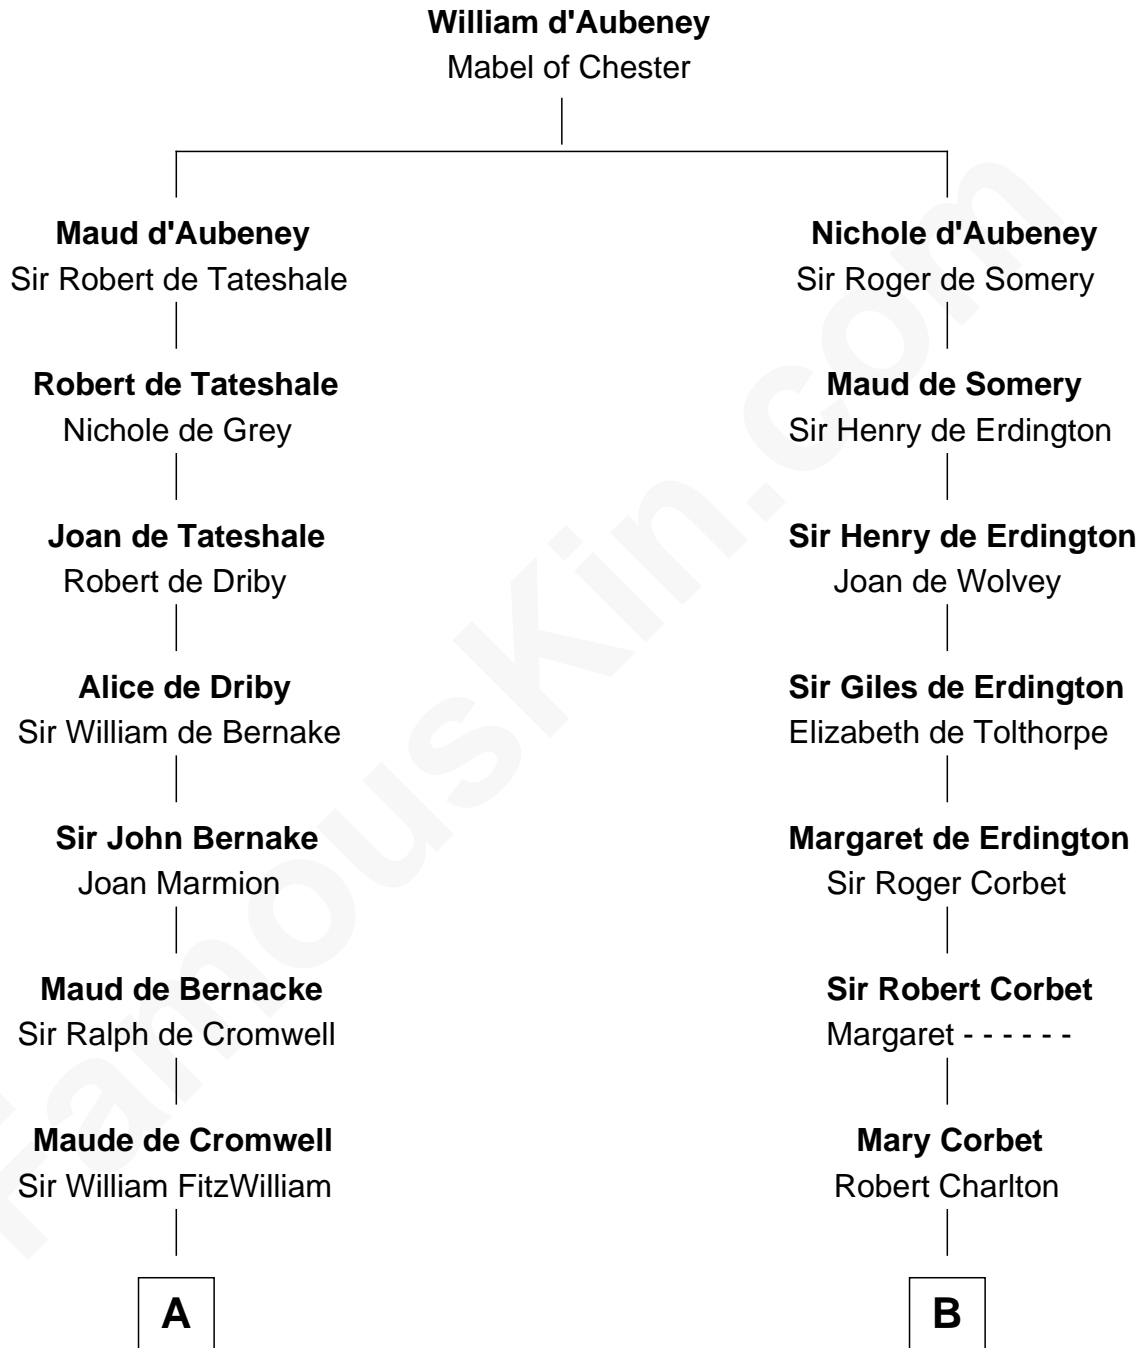

FamousKin.com
Relationship Chart of
John Quincy Adams
6th U.S. President

19th cousin 2 times removed of

Alice (Lee) Roosevelt
First Wife of President Theodore Roosevelt

C

Elizabeth Quincy
Rev. William Smith

Abigail Quincy Smith
John Adams

John Quincy Adams
6th U.S. President

D

Joseph Lee
Elizabeth Cabot

Nathaniel Cabot Lee
Mary Ann Cabot

John Clarke Lee
Harriet Paine Rose

George Cabot Lee
Caroline Watts Haskell

Alice (Lee) Roosevelt
Wife of President Theodore Roosevelt