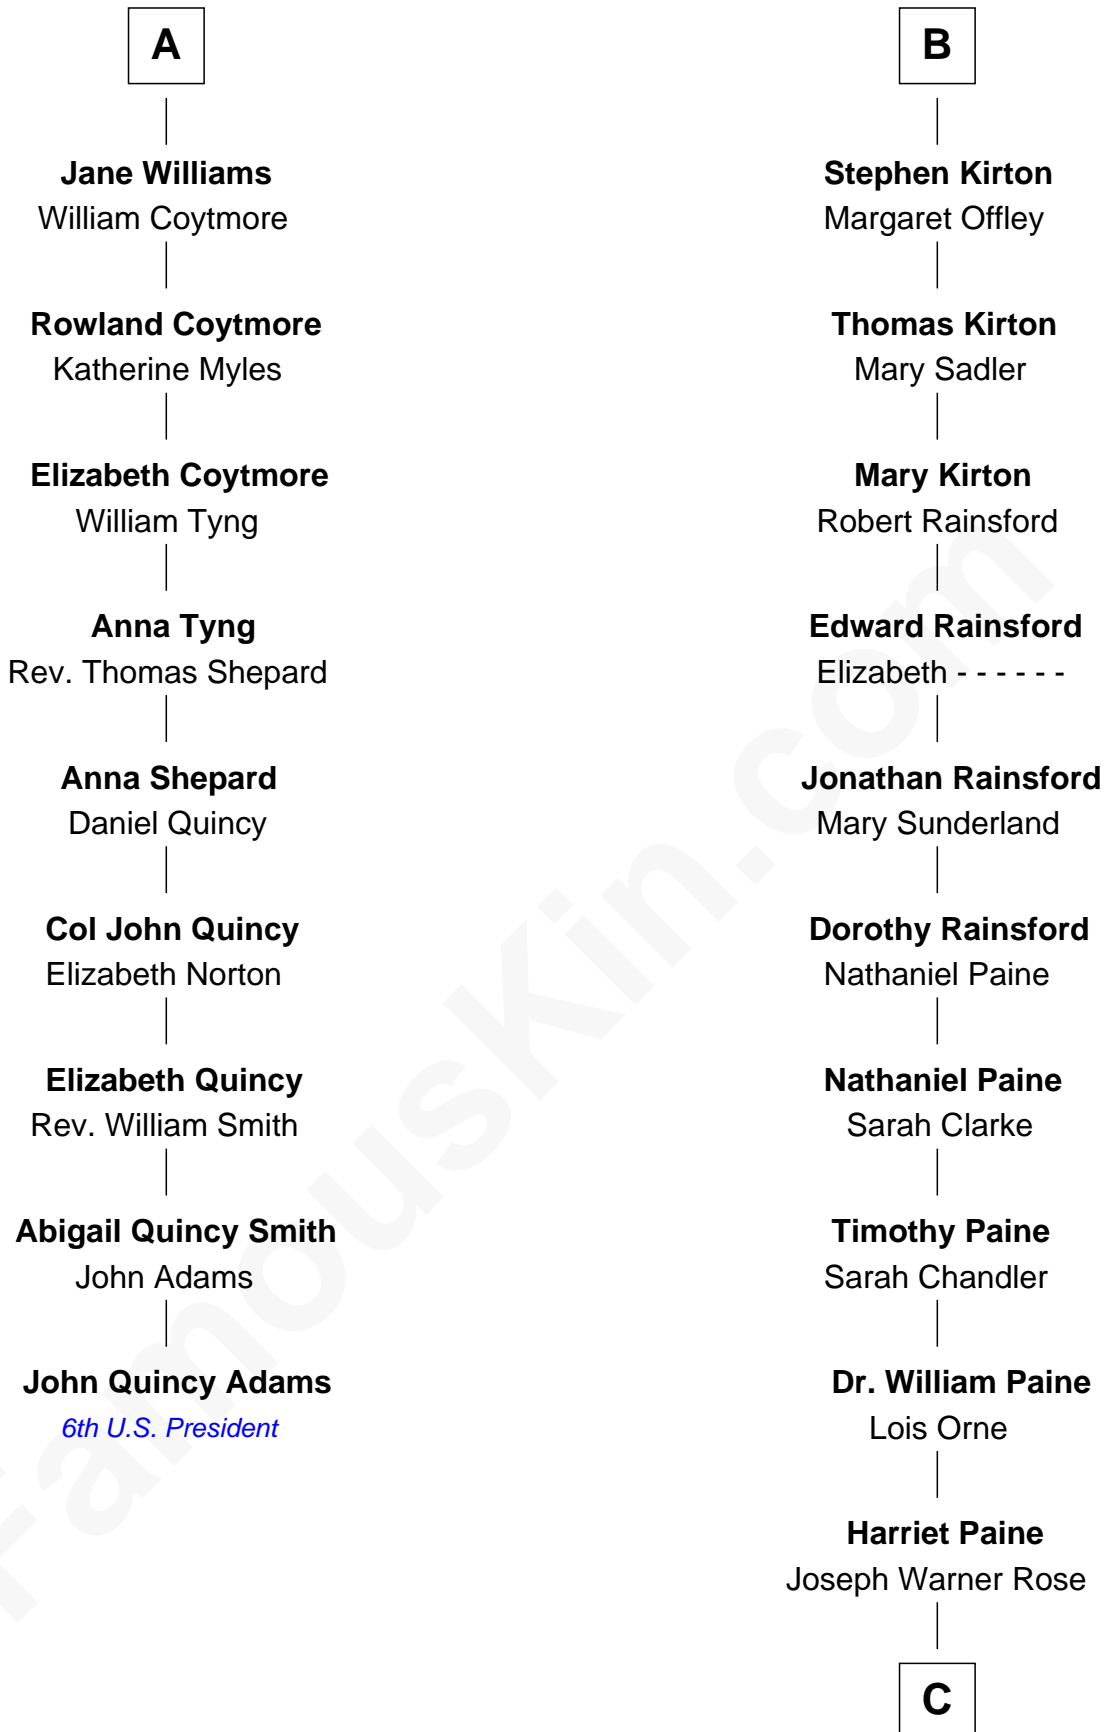

**FamousKin.com**  
**Relationship Chart of**  
**John Quincy Adams**  
*6th U.S. President*

15th cousin 4 times removed of

**Alice (Lee) Roosevelt**  
*First Wife of President Theodore Roosevelt*

**C**

—  
**Harriet Paine Rose**

John Clarke Lee

—  
**George Cabot Lee**

Caroline Watts Haskell

—  
**Alice (Lee) Roosevelt**

*Wife of President Theodore Roosevelt*

FamousKin.com