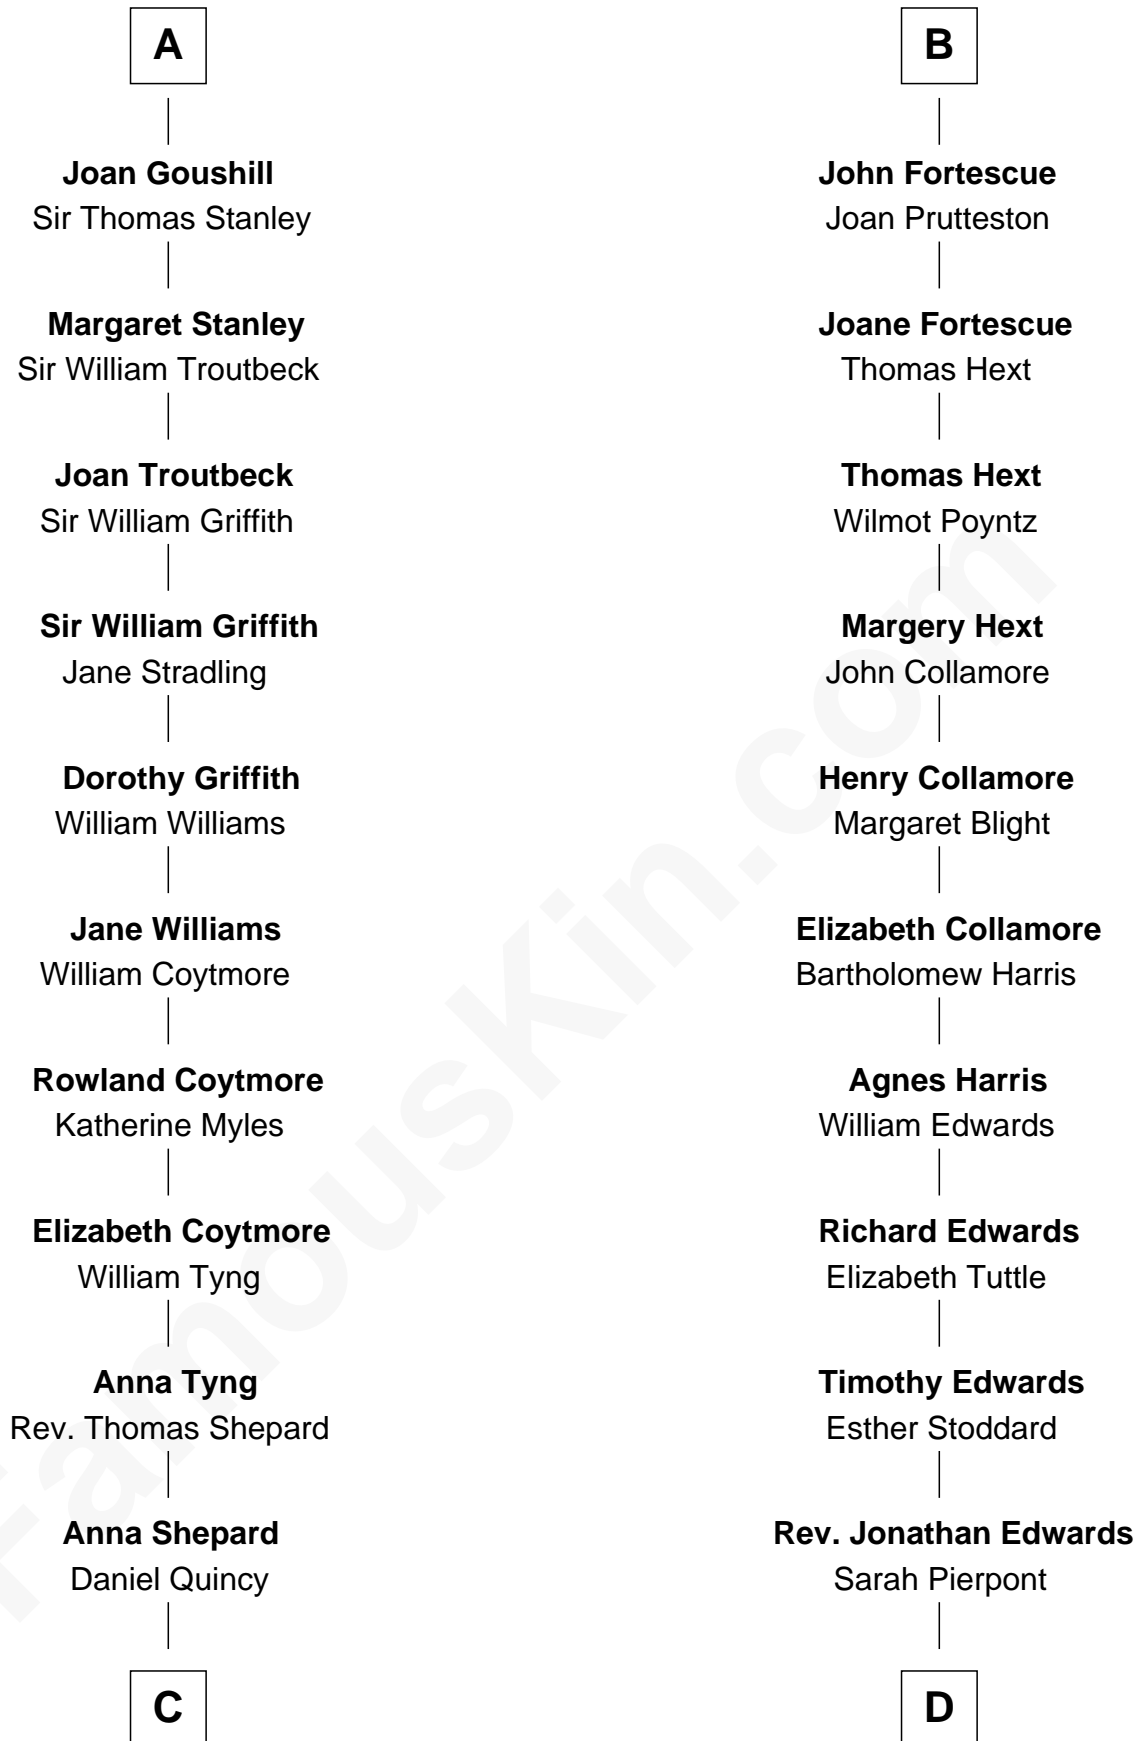

**FamousKin.com**  
**Relationship Chart of**  
**John Quincy Adams**  
*6th U.S. President*

20th cousin 1 time removed of  
**Edith (Carow) Roosevelt**  
*First Lady of President Theodore Roosevelt*

**C**

**Col John Quincy**  
Elizabeth Norton

**Elizabeth Quincy**  
Rev. William Smith

**Abigail Quincy Smith**  
John Adams

**John Quincy Adams**  
*6th U.S. President*

**D**

**Timothy Edwards**  
Rhoda Ogden

**Sarah Edwards**  
Daniel Tyler

**Gen. Daniel Tyler**  
Emily Lee

**Gertrude Elizabeth Tyler**  
Charles Carow

**Edith (Carow) Roosevelt**  
*First Lady of Theodore Roosevelt*