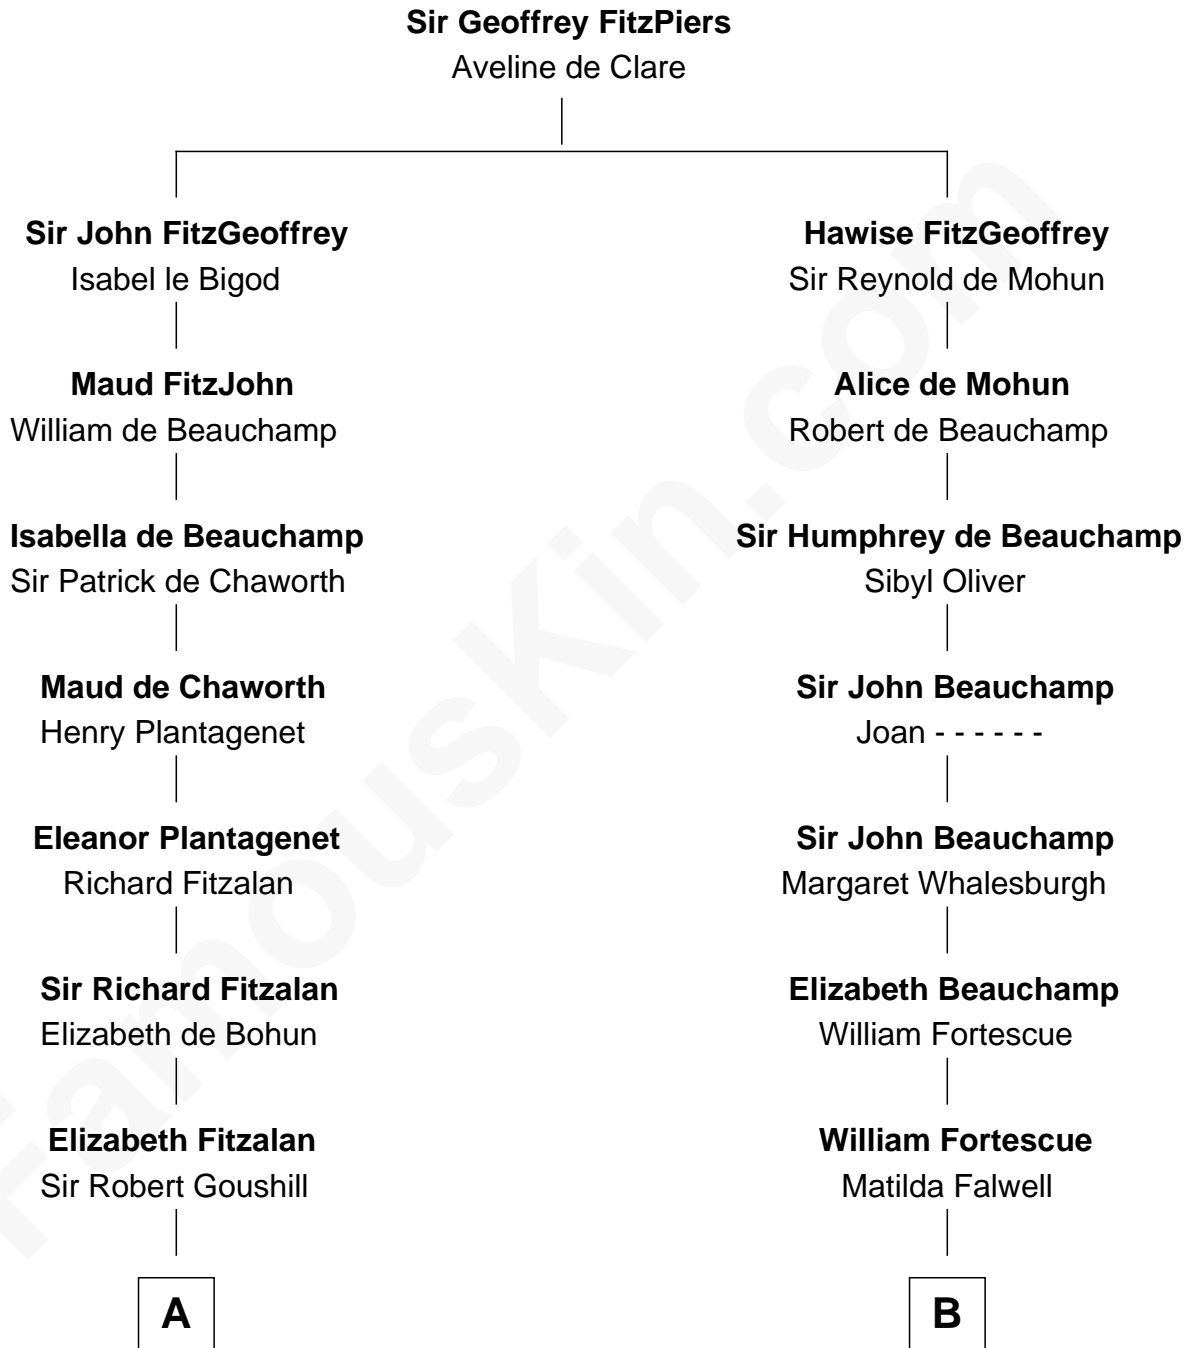

**FamousKin.com**  
**Relationship Chart of**  
**John Quincy Adams**  
*6th U.S. President*

20th cousin 1 time removed of  
**Edith (Carow) Roosevelt**  
*First Lady of President Theodore Roosevelt*

**C**

**Col John Quincy**  
Elizabeth Norton

**Elizabeth Quincy**  
Rev. William Smith

**Abigail Quincy Smith**  
John Adams

**John Quincy Adams**  
*6th U.S. President*

**D**

**Timothy Edwards**  
Rhoda Ogden

**Sarah Edwards**  
Daniel Tyler

**Gen. Daniel Tyler**  
Emily Lee

**Gertrude Elizabeth Tyler**  
Charles Carow

**Edith (Carow) Roosevelt**  
*First Lady of Theodore Roosevelt*