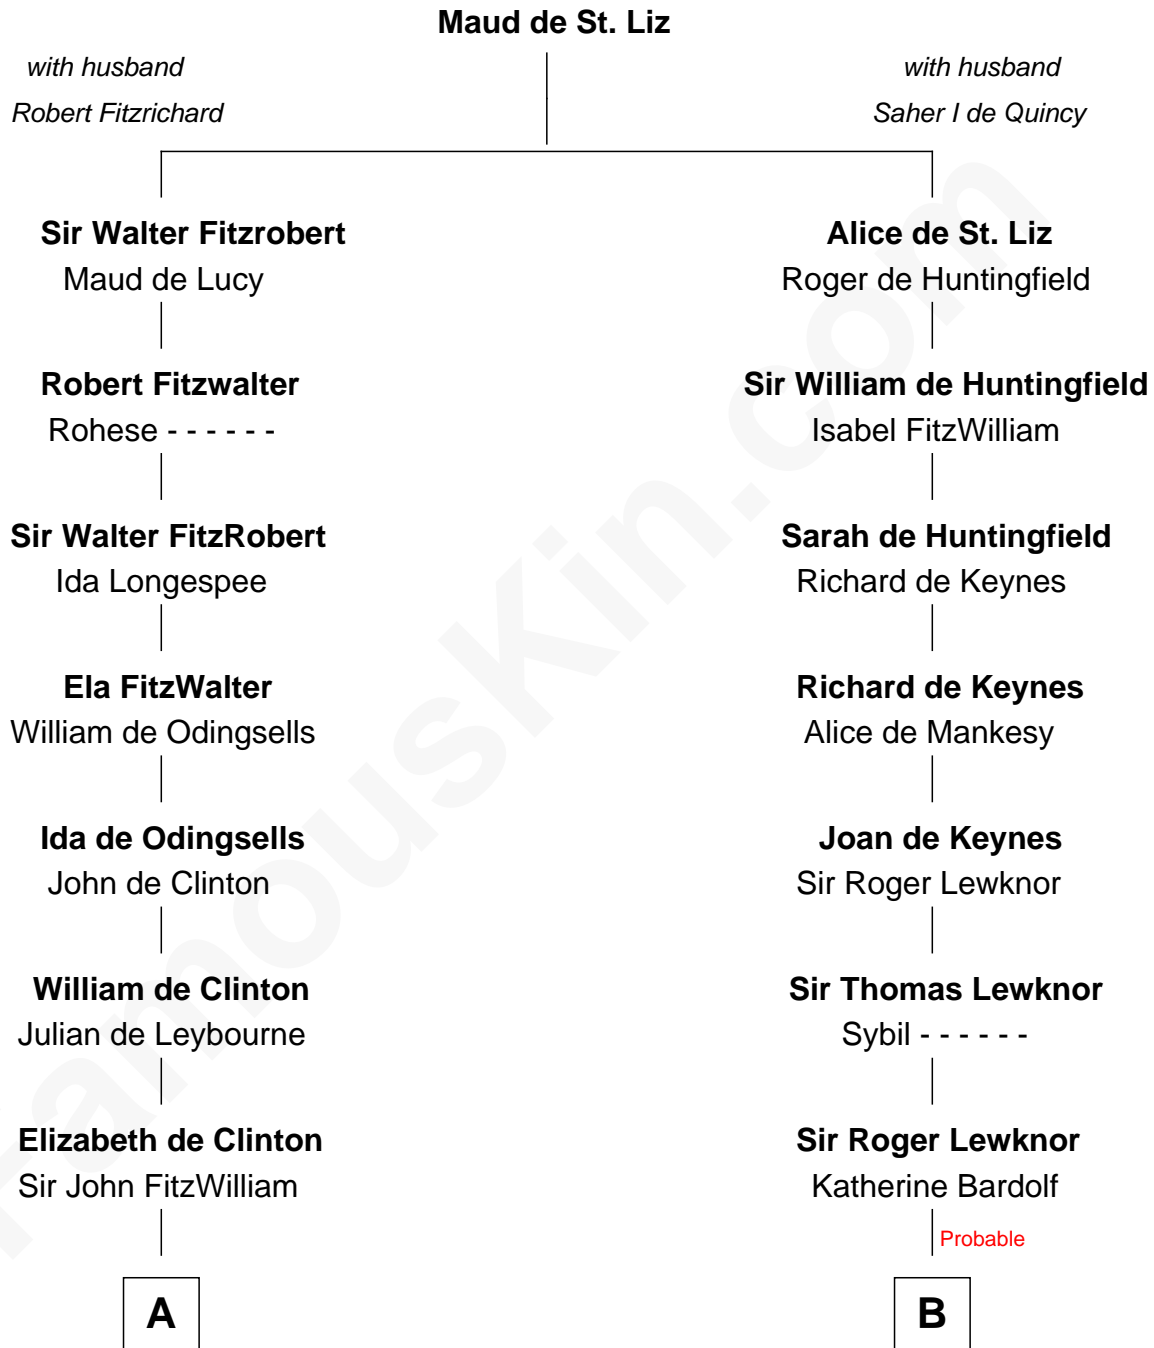

FamousKin.com

Relationship Chart of

John Quincy Adams

6th U.S. President

17th cousin 3 times removed of

William Stoughton

Chief Judge and Prosecutor, Salem Witch Trials 1692

C

Col John Quincy
Elizabeth Norton

Elizabeth Quincy
Rev. William Smith

Abigail Quincy Smith
John Adams

John Quincy Adams
6th U.S. President

FamousKin.com