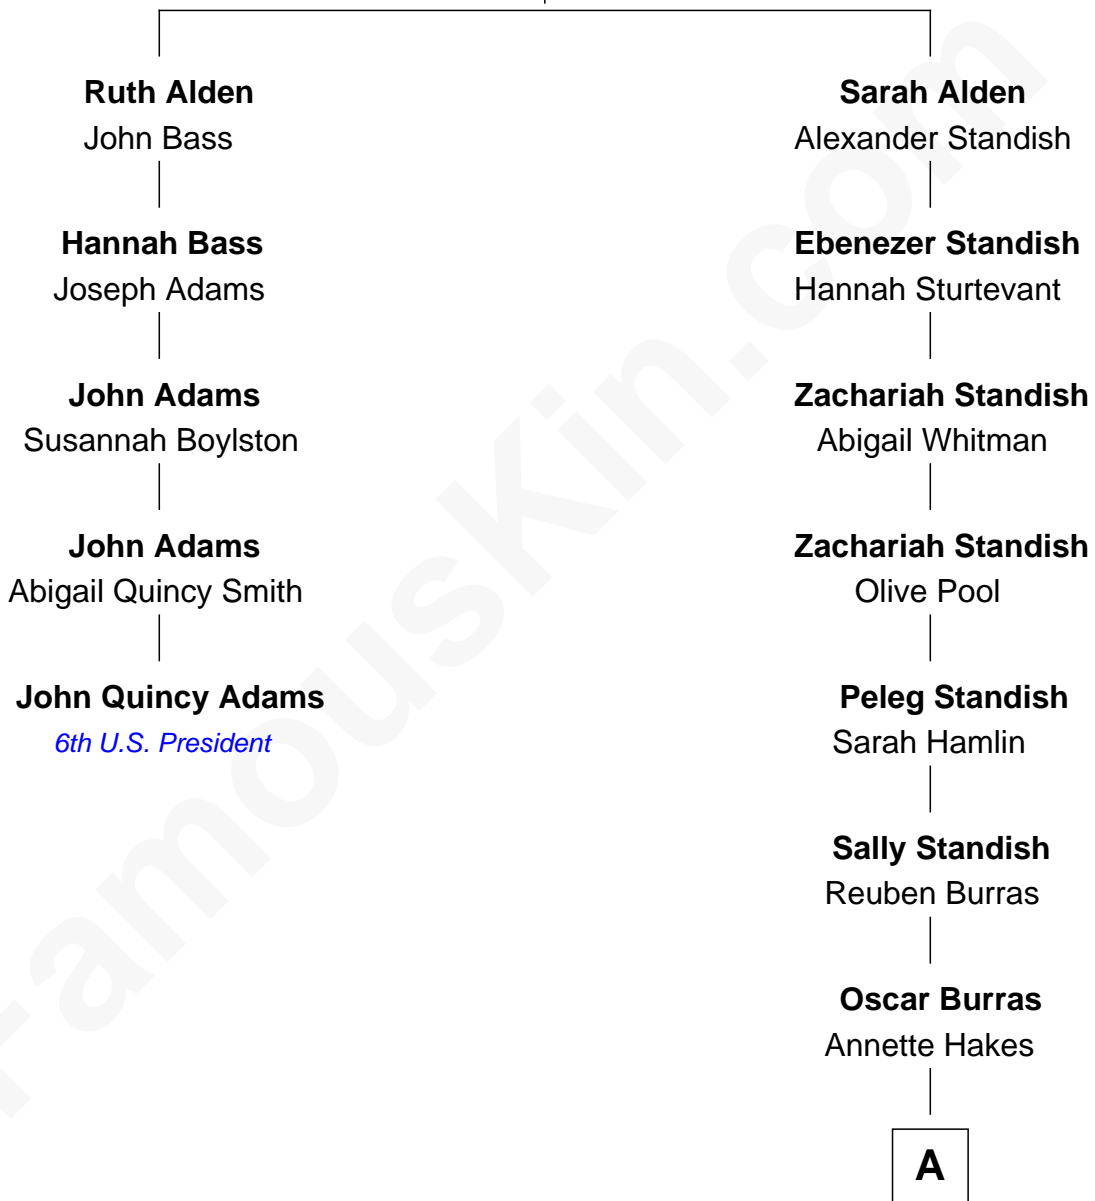

# FamousKin.com Relationship Chart of

**John Quincy Adams**

*6th U.S. President*

4th cousin 6 times removed of

**Dan Quayle**

*44th U.S. Vice-President*

**John Alden**  
Priscilla Mullins

**A**

—  
**Delia Burras**

William Orran Cline

—  
**Marie Pauline Cline**

Robert Harwood Quayle

—  
**James Cline Quayle**

Martha Corinne Pulliam

—  
**Dan Quayle**

*44th U.S. Vice-President*

FamousKin.com