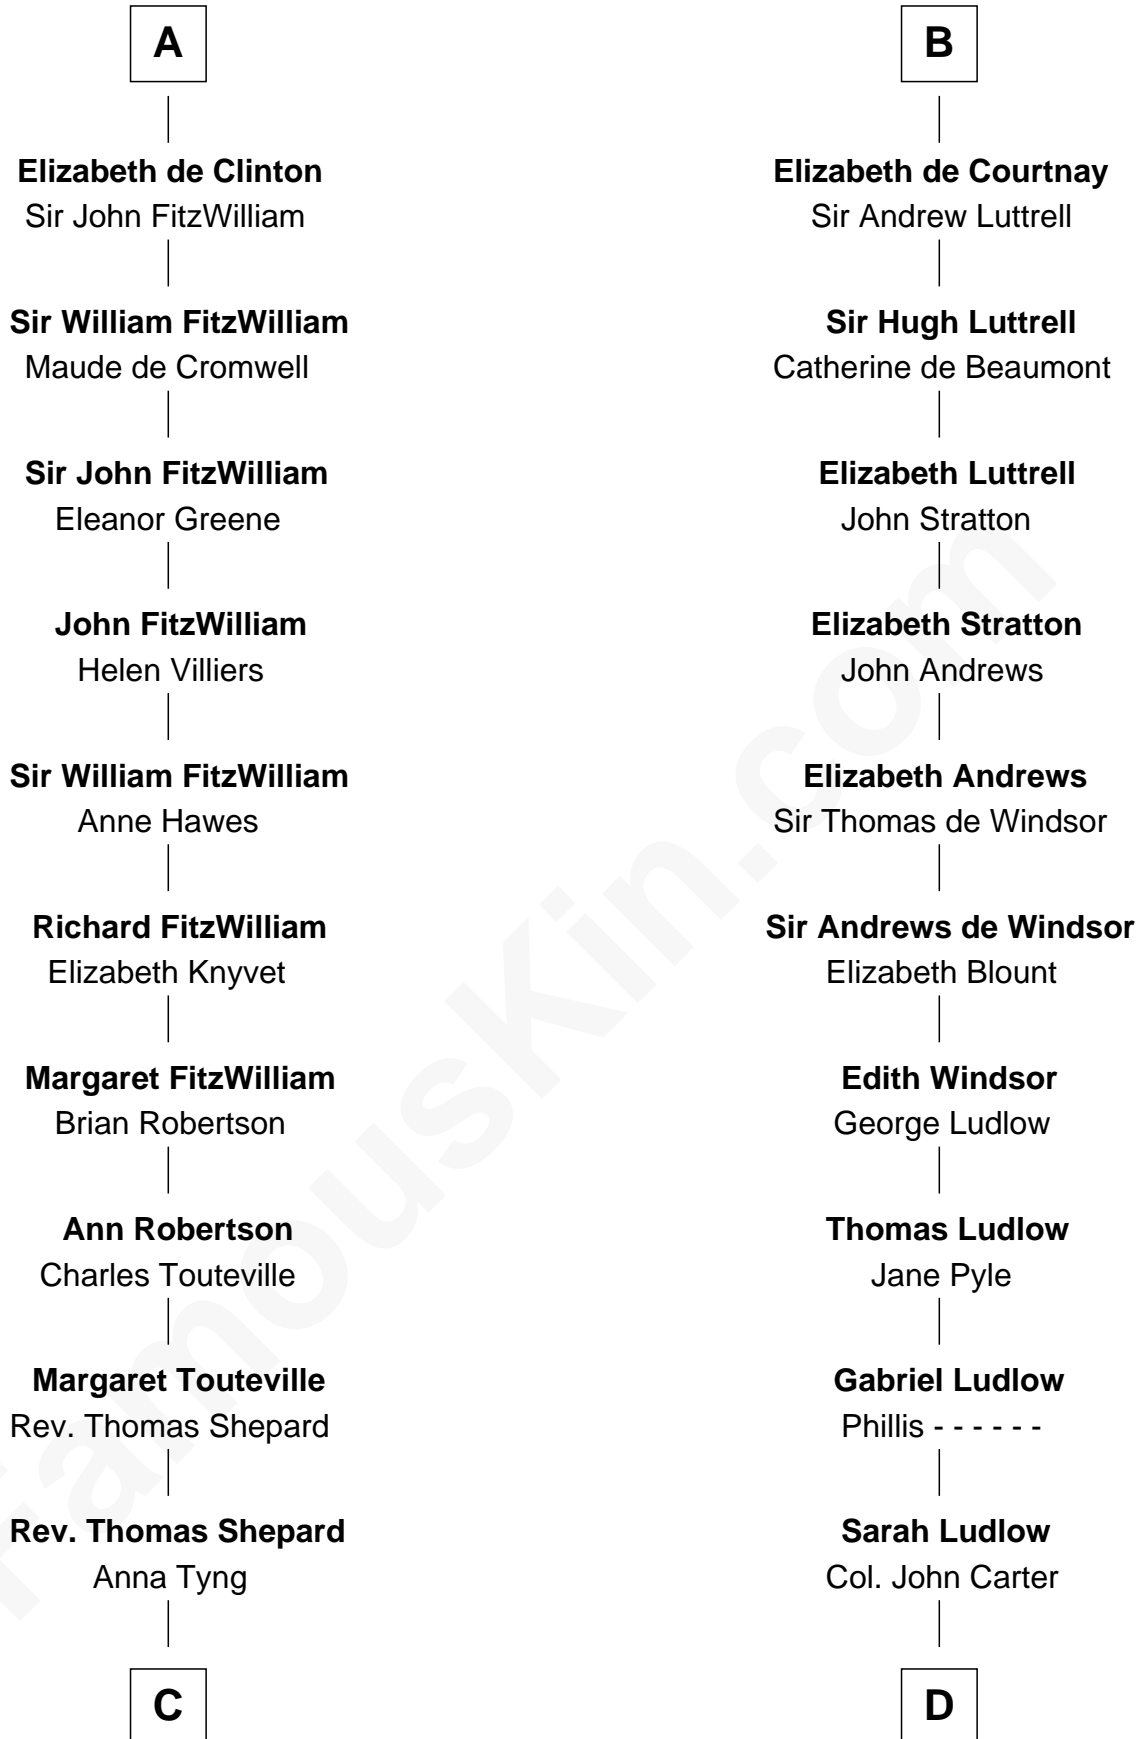

FamousKin.com
Relationship Chart of
John Quincy Adams
6th U.S. President

19th cousin 2 times removed of

Carter Braxton
Signer of the Declaration of Independence

C

Anna Shepard

Daniel Quincy

Col John Quincy

Elizabeth Norton

Elizabeth Quincy

Rev. William Smith

Abigail Quincy Smith

John Adams

John Quincy Adams

6th U.S. President

D

Col. Robert Carter

Elizabeth Landon

Mary Carter

George Braxton

Carter Braxton

Signer of Declaration of Independence

FamousKin.com