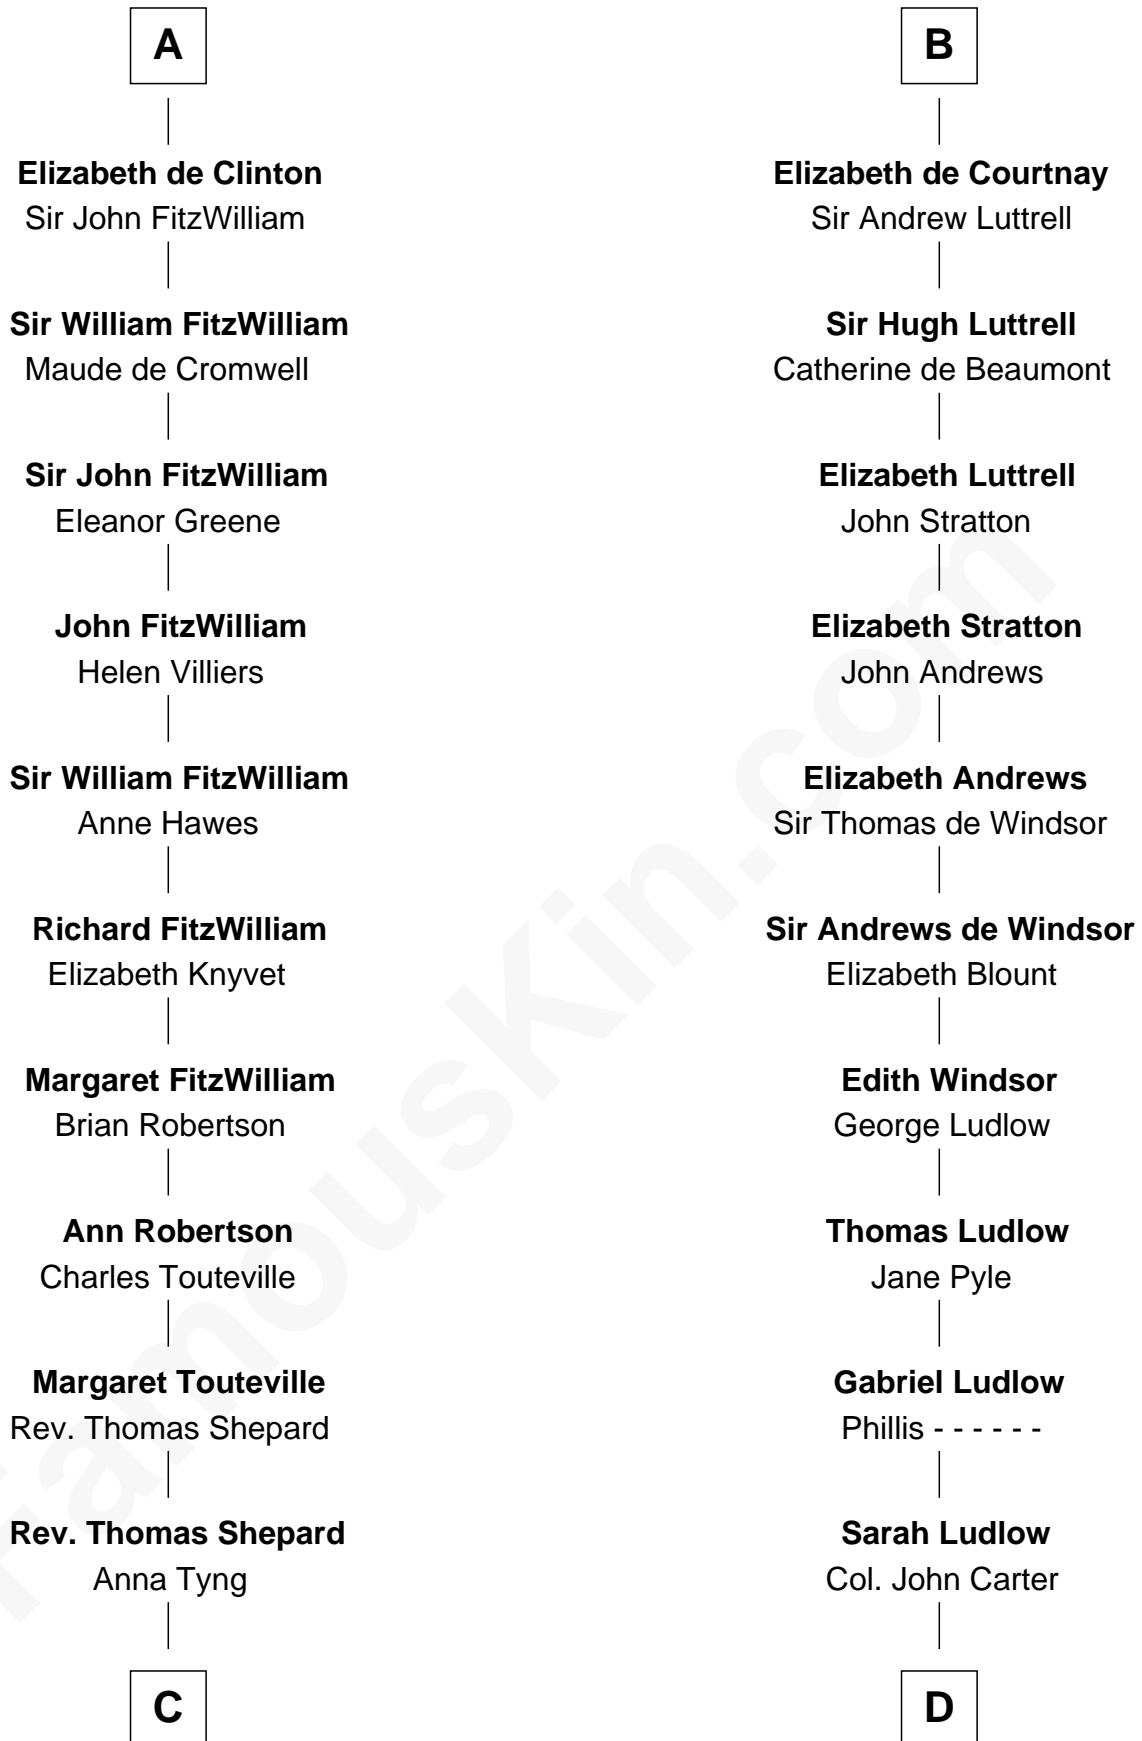

FamousKin.com
Relationship Chart of
John Quincy Adams
6th U.S. President

19th cousin 2 times removed of

Carter Braxton
Signer of the Declaration of Independence

C

Anna Shepard

Daniel Quincy

Col John Quincy

Elizabeth Norton

Elizabeth Quincy

Rev. William Smith

Abigail Quincy Smith

John Adams

John Quincy Adams

6th U.S. President

D

Col. Robert Carter

Elizabeth Landon

Mary Carter

George Braxton

Carter Braxton

Signer of Declaration of Independence