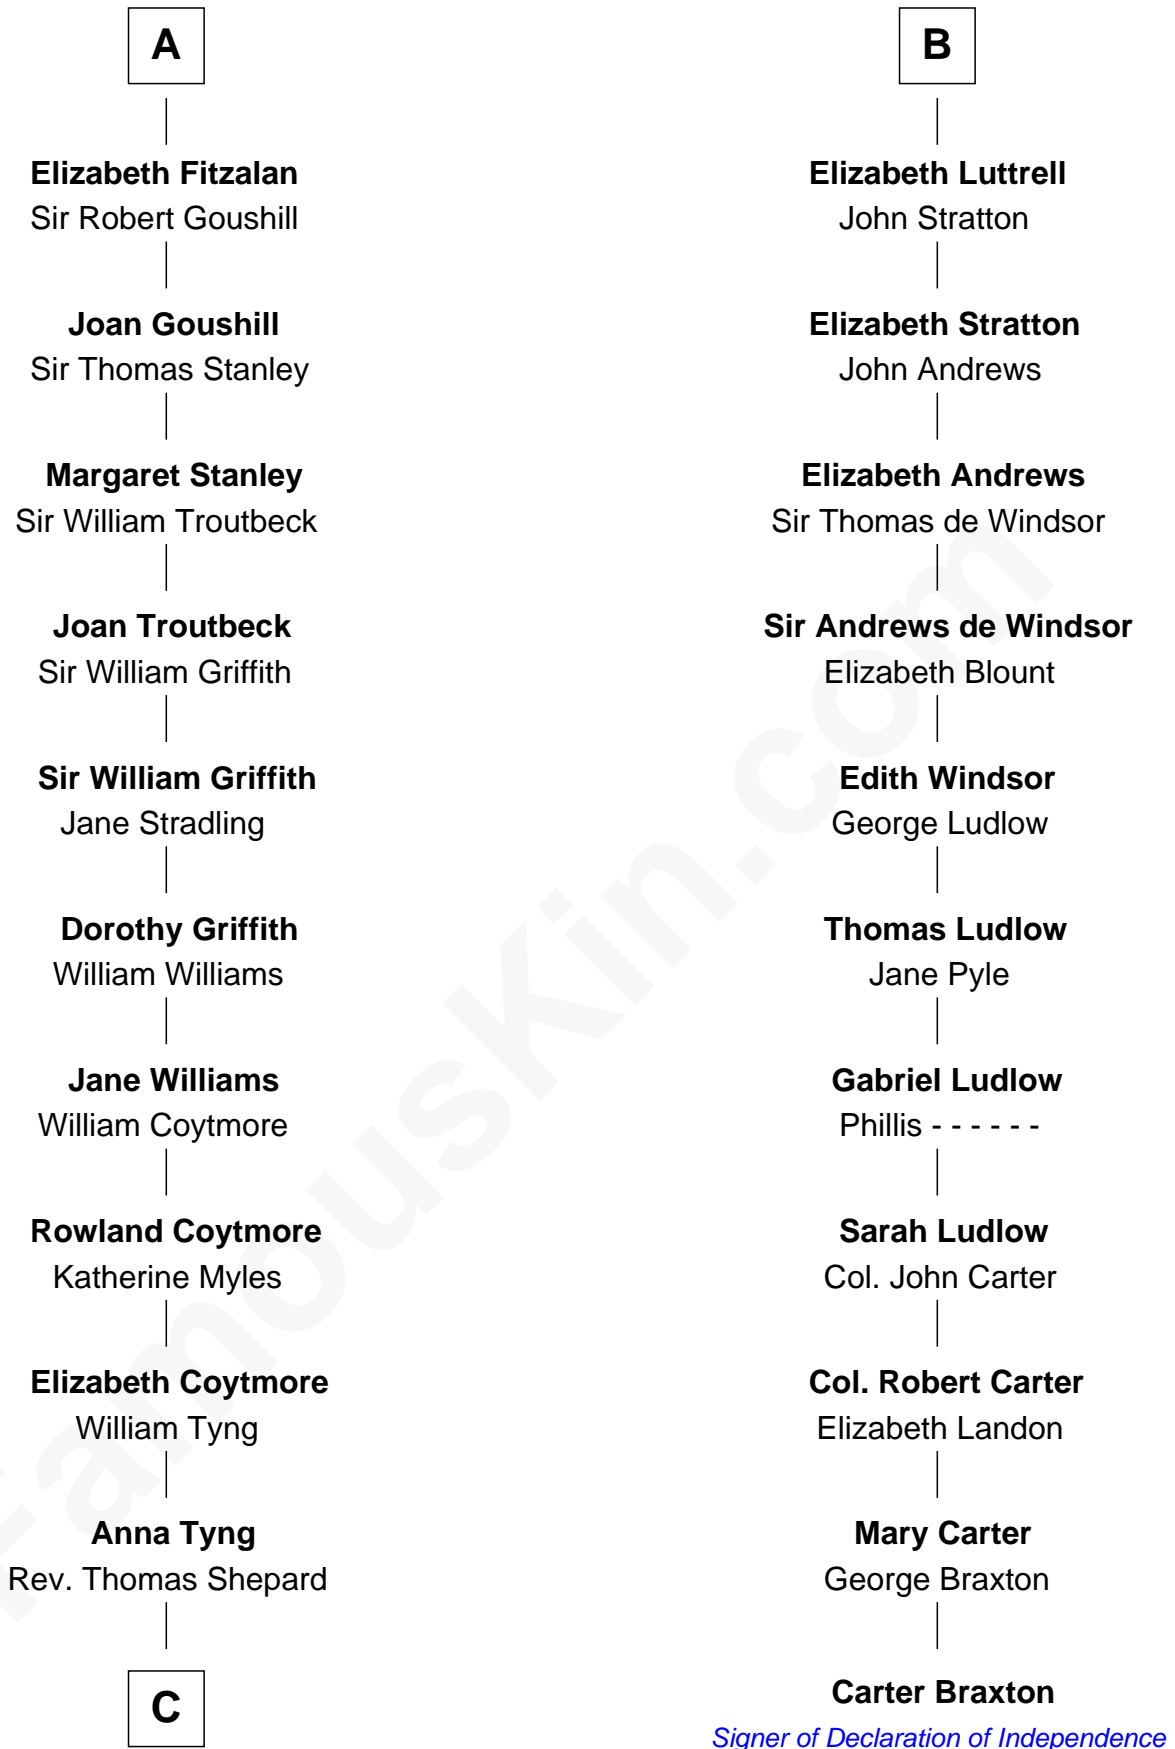

FamousKin.com
Relationship Chart of
John Quincy Adams
6th U.S. President

17th cousin 4 times removed of

Carter Braxton
Signer of the Declaration of Independence

C

Anna Shepard

Daniel Quincy

Col John Quincy

Elizabeth Norton