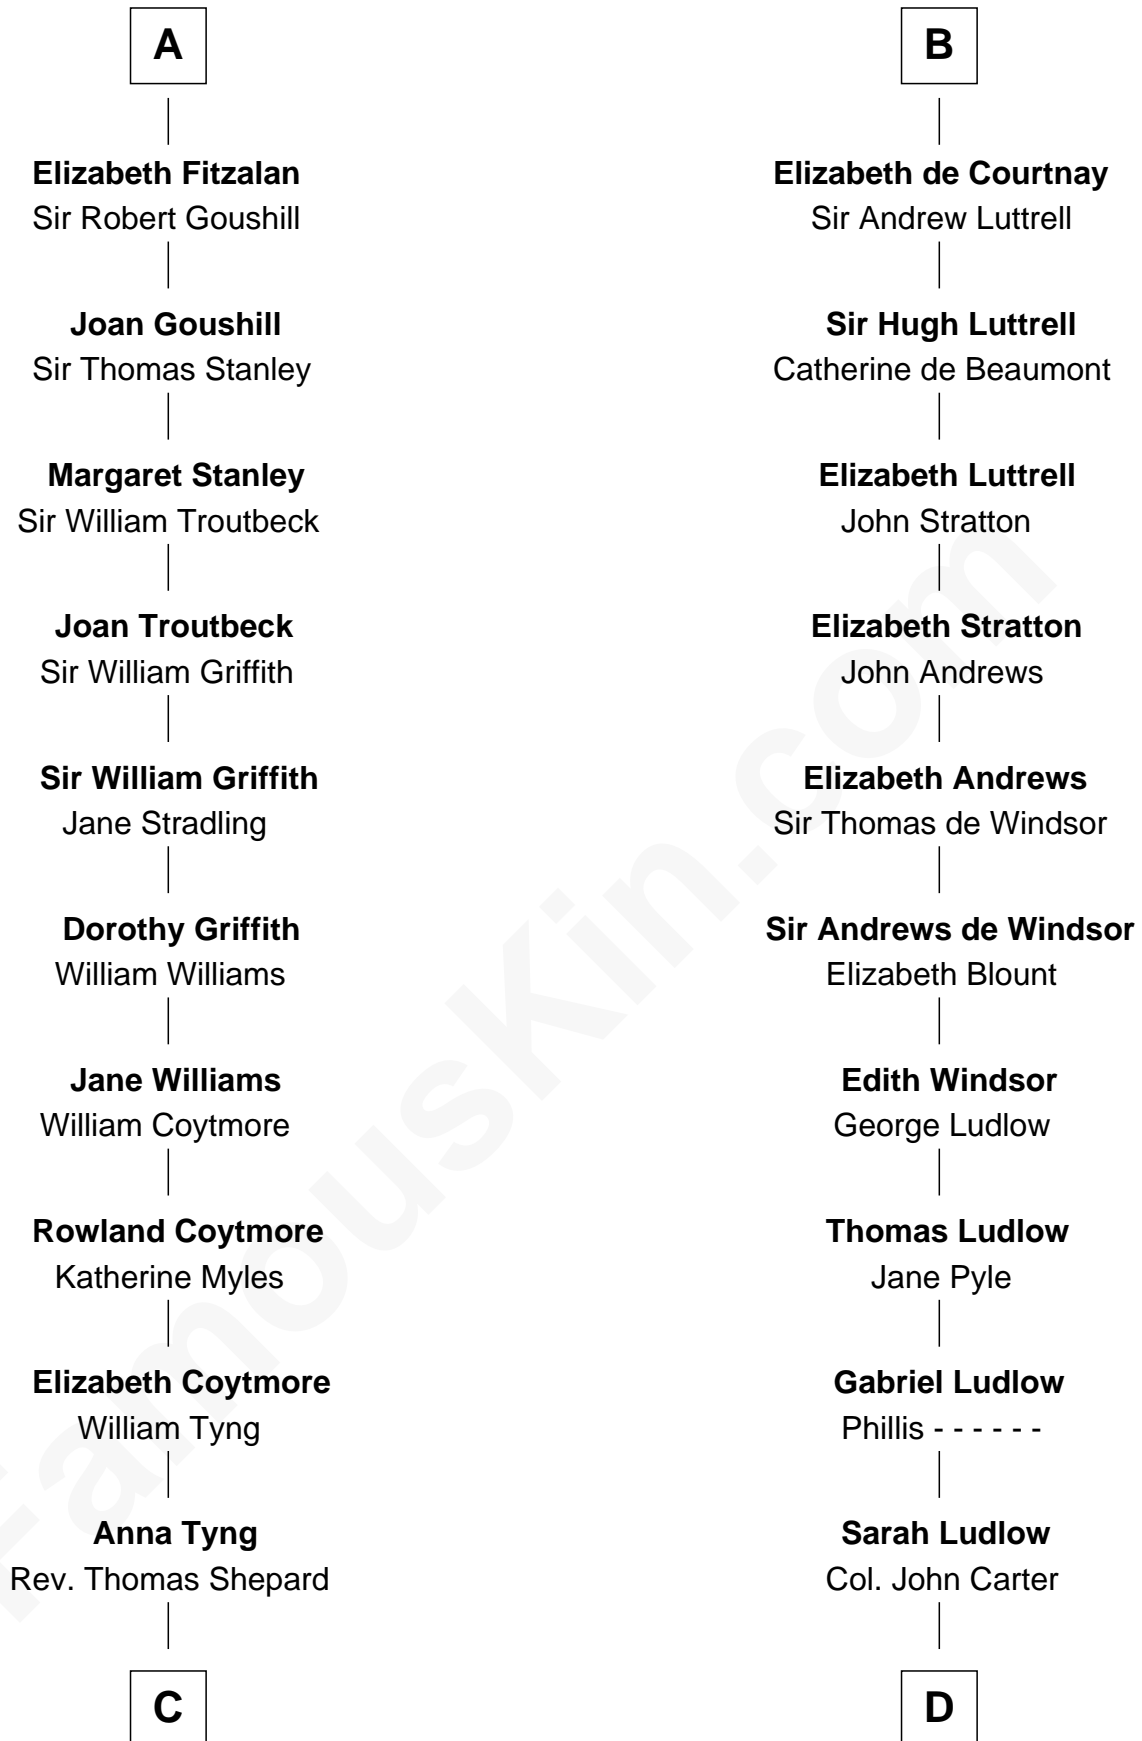

FamousKin.com
Relationship Chart of
John Quincy Adams
6th U.S. President

19th cousin 2 times removed of

Carter Braxton
Signer of the Declaration of Independence

C

Anna Shepard

Daniel Quincy

Col John Quincy

Elizabeth Norton

Elizabeth Quincy

Rev. William Smith

Abigail Quincy Smith

John Adams

John Quincy Adams

6th U.S. President

D

Col. Robert Carter

Elizabeth Landon

Mary Carter

George Braxton

Carter Braxton

Signer of Declaration of Independence

FamousKin.com