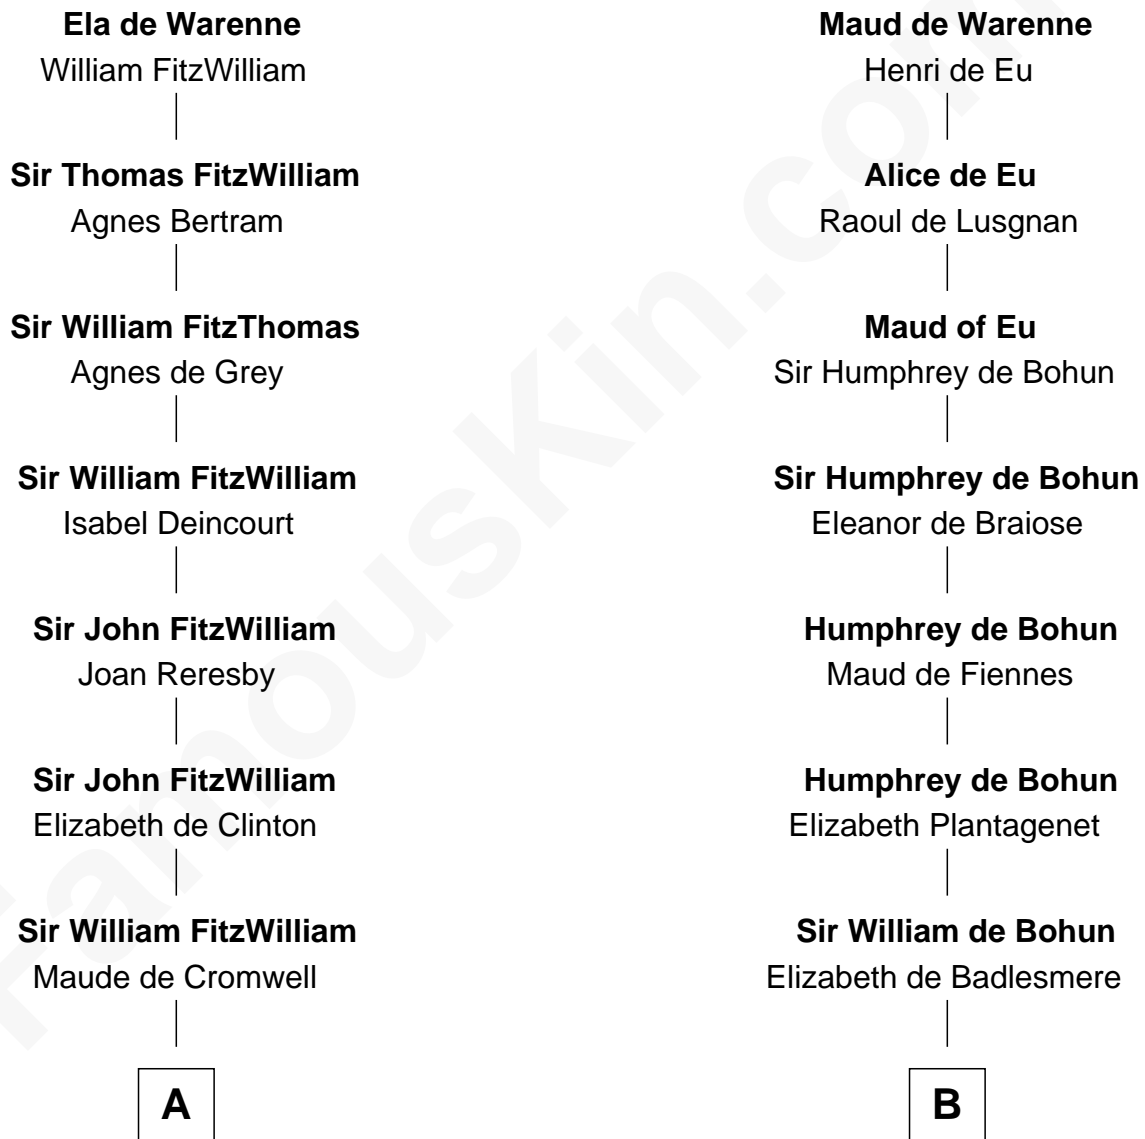

FamousKin.com

Relationship Chart of

John Quincy Adams

6th U.S. President

19th cousin 1 time removed of

James Madison

4th U.S. President

Hamelin de Warenne

Isabel de Warenne

C

Elizabeth Quincy
Rev. William Smith

Abigail Quincy Smith
John Adams

John Quincy Adams
6th U.S. President

D

Edwin Conway
Elizabeth Thornton

Francis Conway
Rebecca Catlett