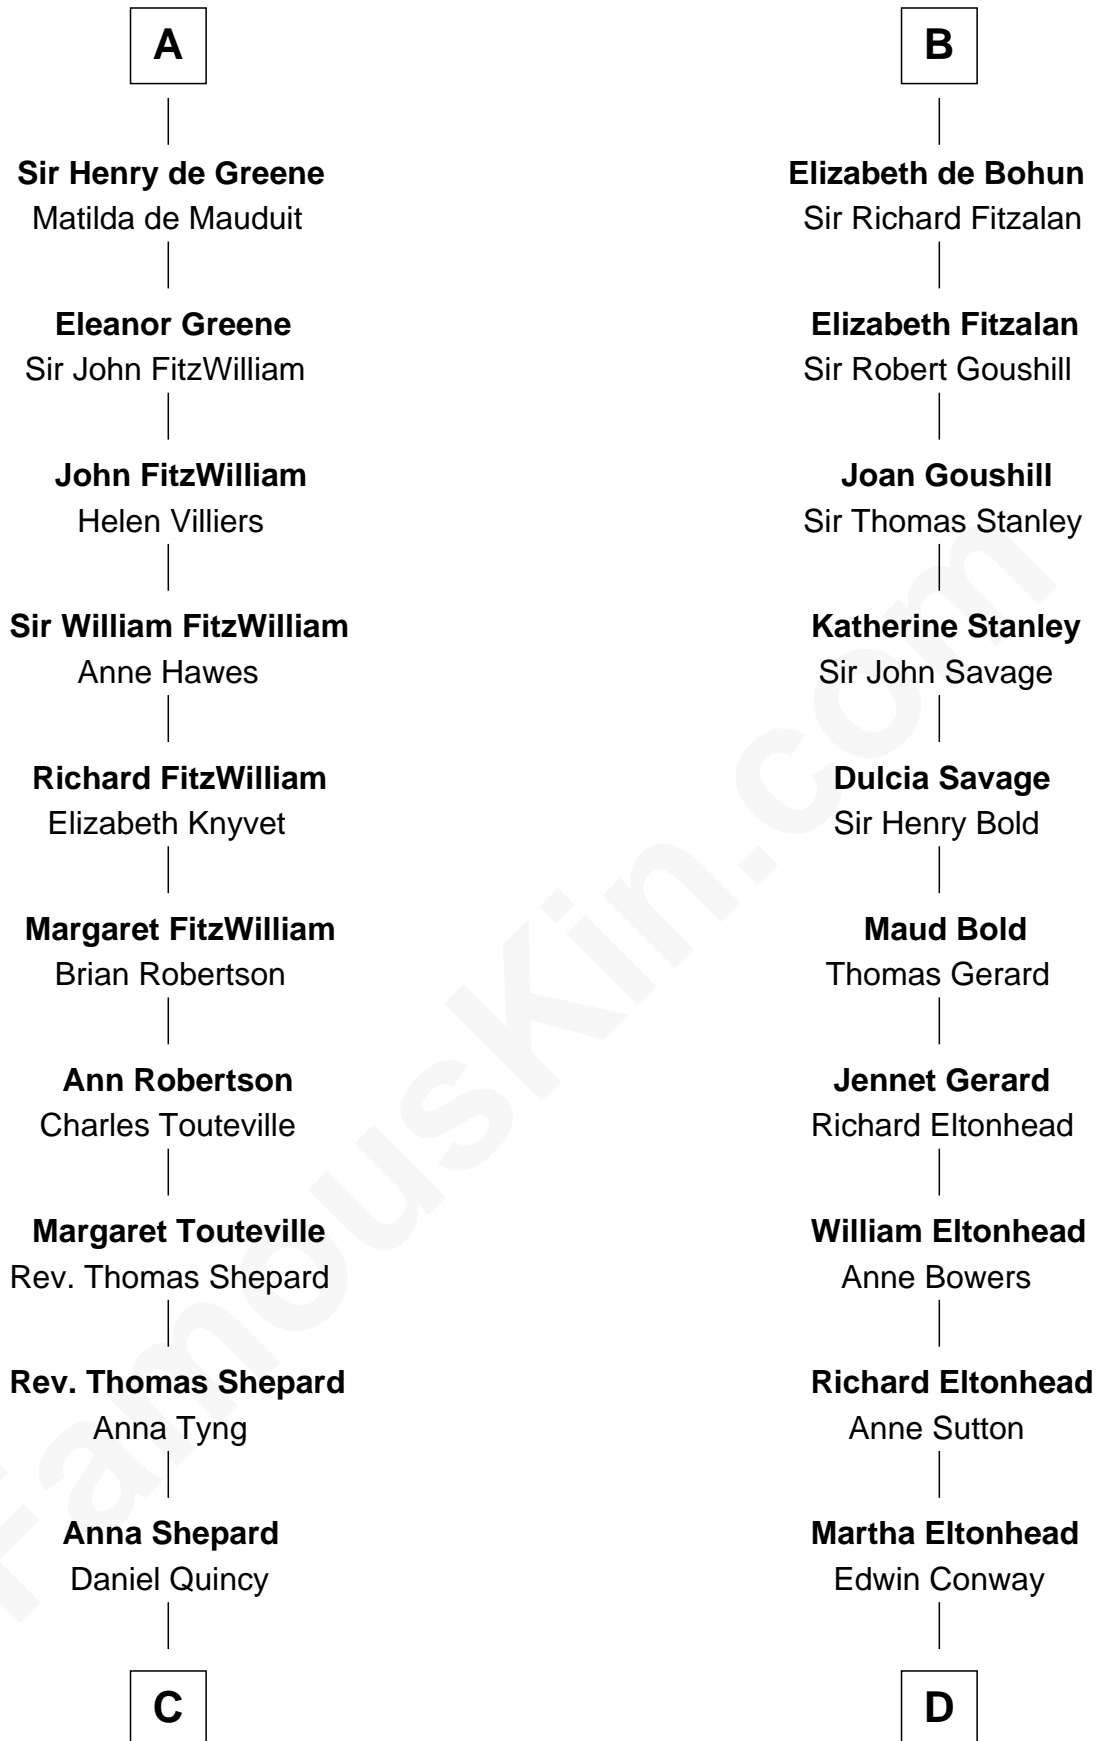

FamousKin.com Relationship Chart of

John Quincy Adams

6th U.S. President

20th cousin of

James Madison

4th U.S. President

Walter of Salisbury

C

Col John Quincy
Elizabeth Norton

Elizabeth Quincy
Rev. William Smith

Abigail Quincy Smith
John Adams

John Quincy Adams
6th U.S. President

D

Edwin Conway
Elizabeth Thornton

Francis Conway
Rebecca Catlett

Eleanor Rose Conway
James Madison