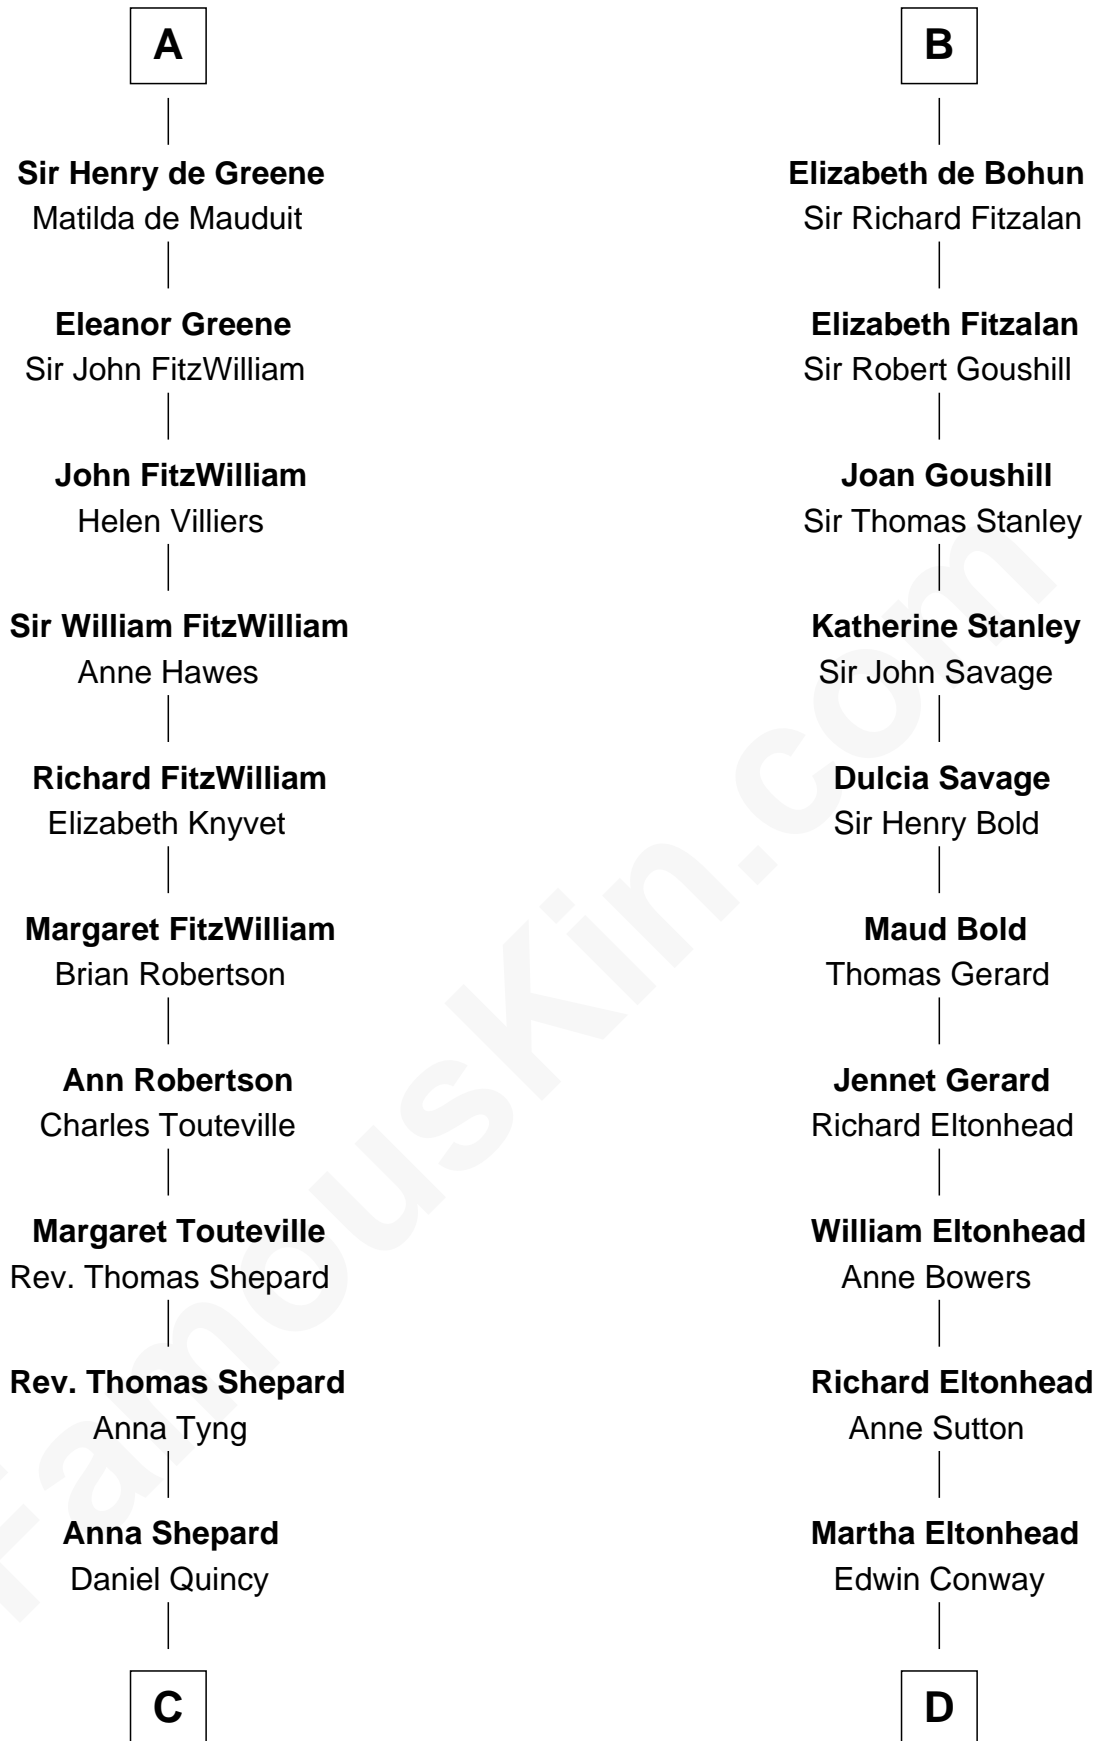

FamousKin.com Relationship Chart of

John Quincy Adams

6th U.S. President

20th cousin of

James Madison

4th U.S. President

Dermot MacMurrough

Mor O'Toole