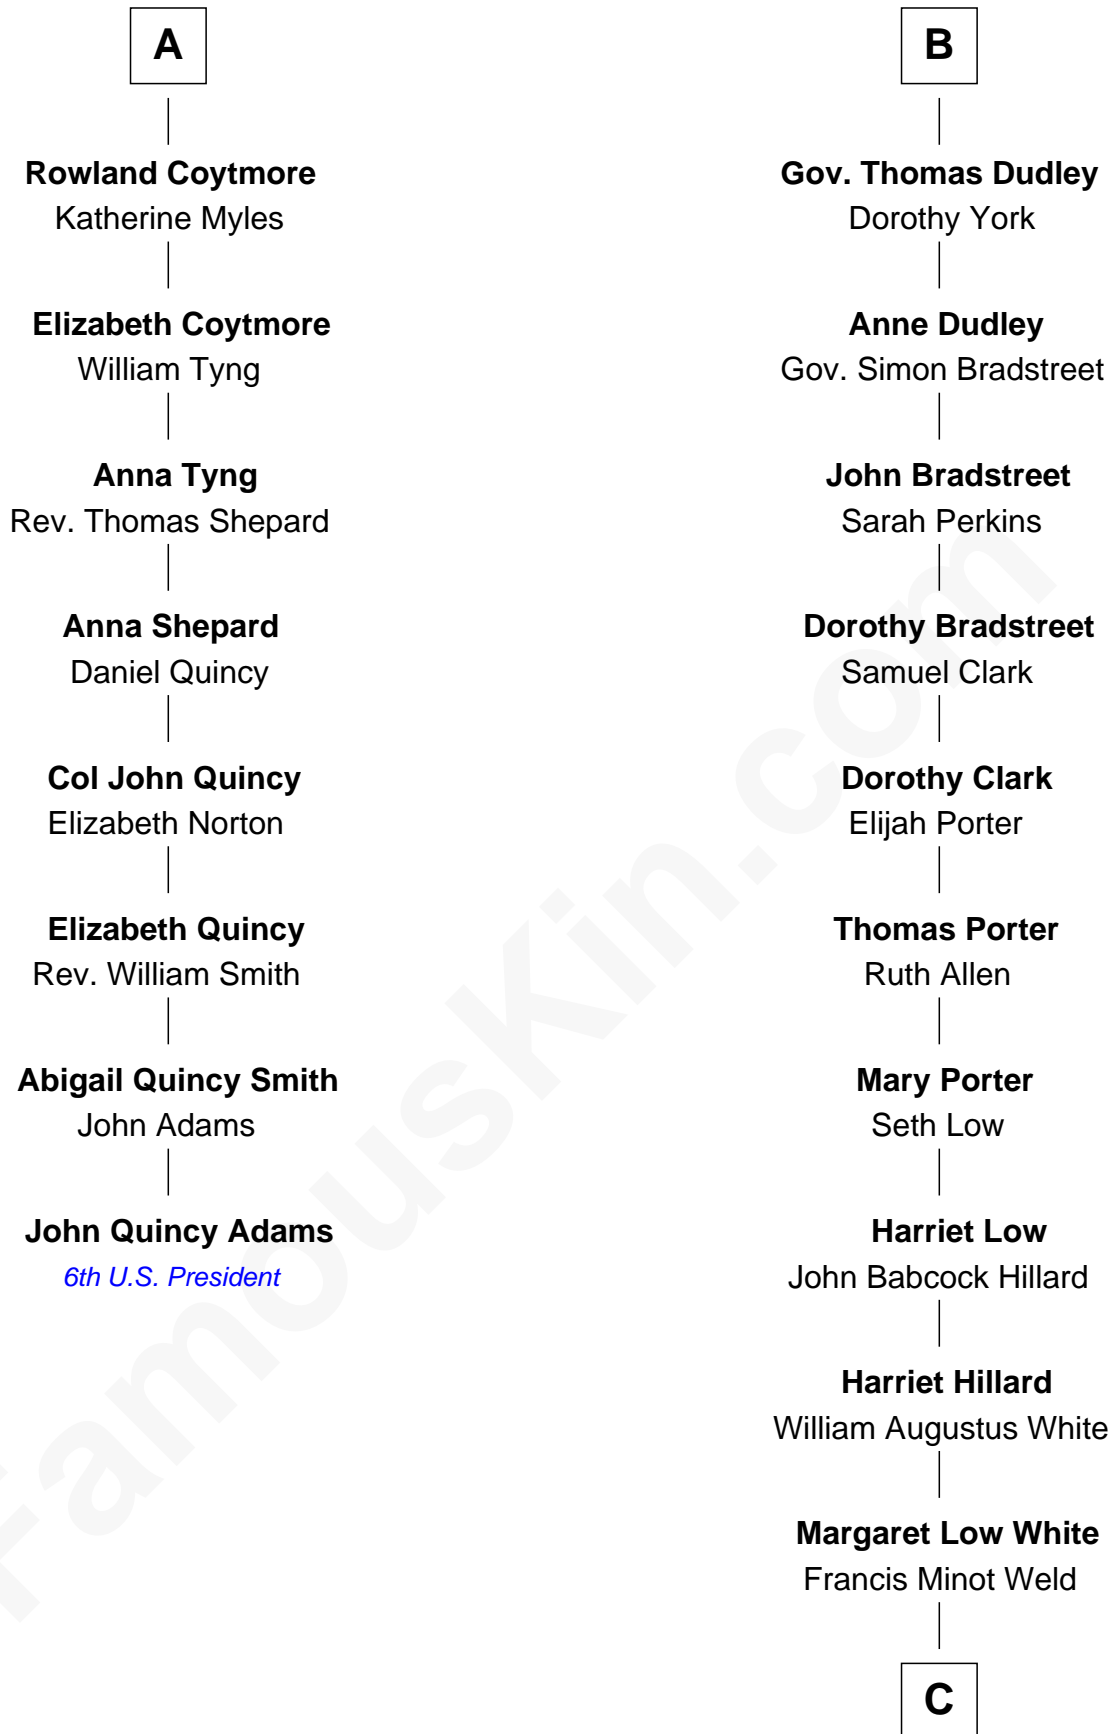

FamousKin.com

Relationship Chart of

John Quincy Adams

6th U.S. President

14th cousin 4 times removed of

Bill Weld

68th Governor of Massachusetts

C

David Weld

Mary Blake Nichols

Bill Weld

68th Governor of Massachusetts

FamousKin.com