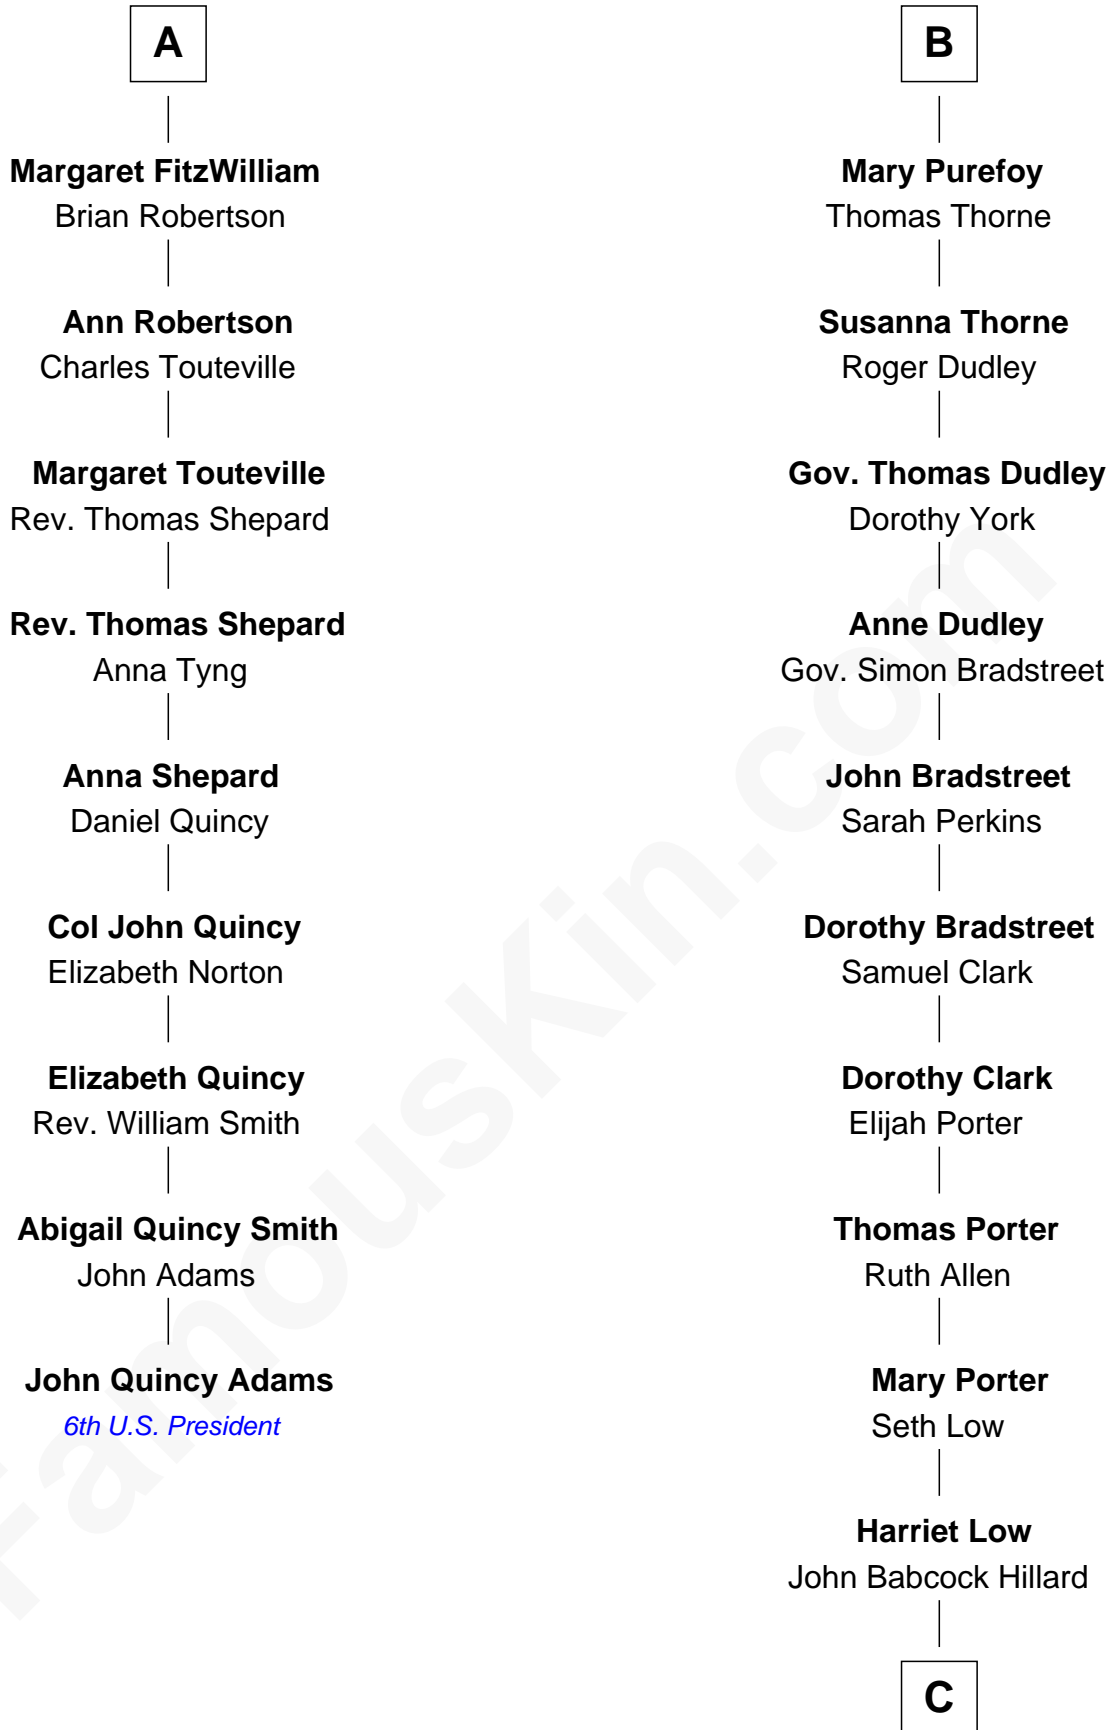

**FamousKin.com**  
**Relationship Chart of**  
**John Quincy Adams**  
*6th U.S. President*

**15th cousin 5 times removed of**  
**Bill Weld**  
*68th Governor of Massachusetts*

**Sir John Marmion**  
Maud de Furnival

C

Harriet Hillard

William Augustus White

Margaret Low White

Francis Minot Weld

David Weld

Mary Blake Nichols

Bill Weld

*68th Governor of Massachusetts*