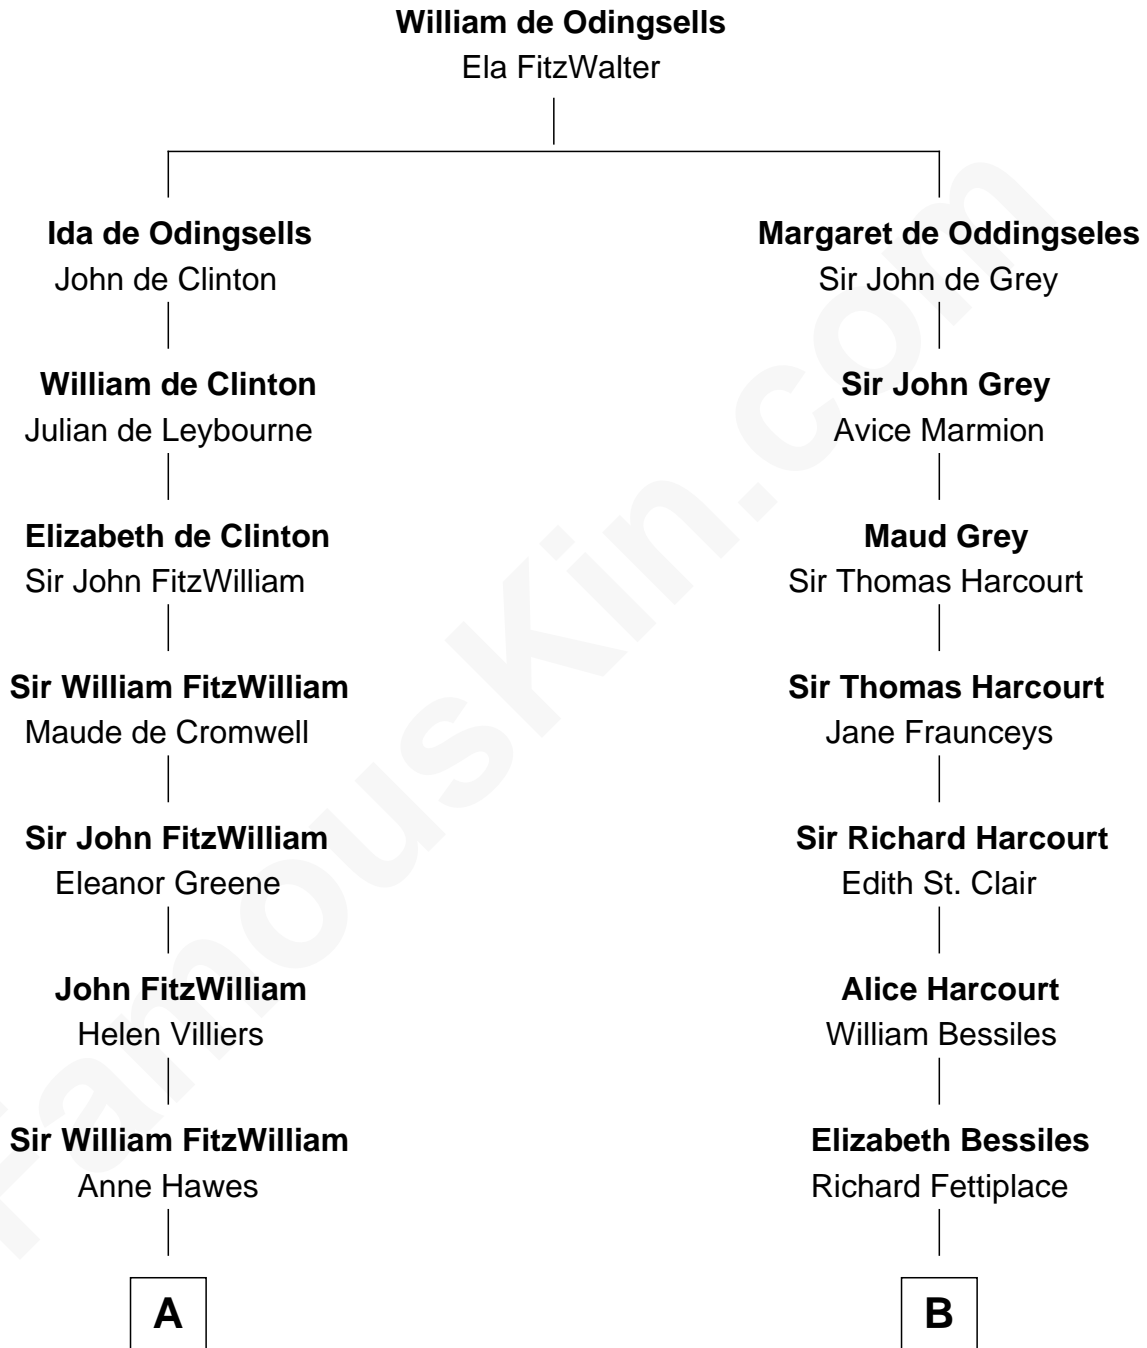

FamousKin.com
Relationship Chart of
John Quincy Adams
6th U.S. President

16th cousin 5 times removed of
Bill Weld
68th Governor of Massachusetts

C

Harriet Low

John Babcock Hillard

Harriet Hillard

William Augustus White

Margaret Low White

Francis Minot Weld

David Weld

Mary Blake Nichols

Bill Weld

68th Governor of Massachusetts