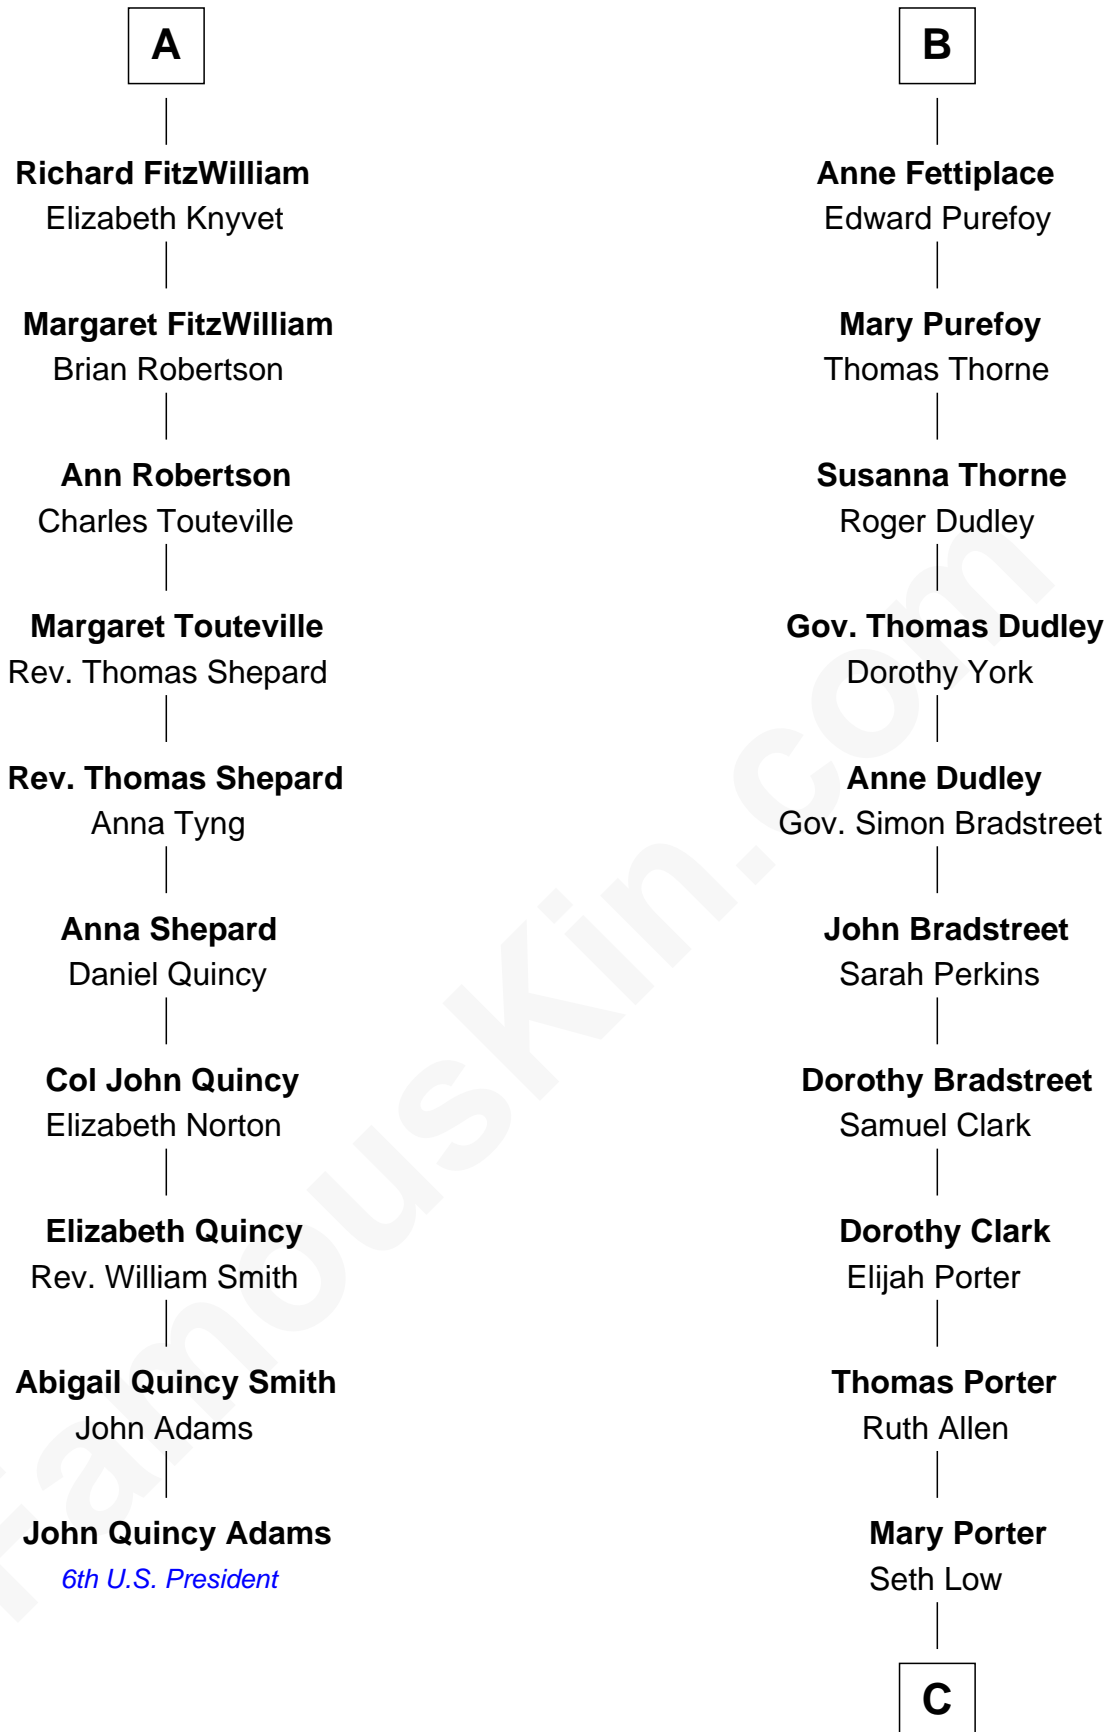

FamousKin.com
Relationship Chart of
John Quincy Adams
6th U.S. President

16th cousin 5 times removed of
Bill Weld
68th Governor of Massachusetts

C

Harriet Low

John Babcock Hillard

Harriet Hillard

William Augustus White

Margaret Low White

Francis Minot Weld

David Weld

Mary Blake Nichols

Bill Weld

68th Governor of Massachusetts