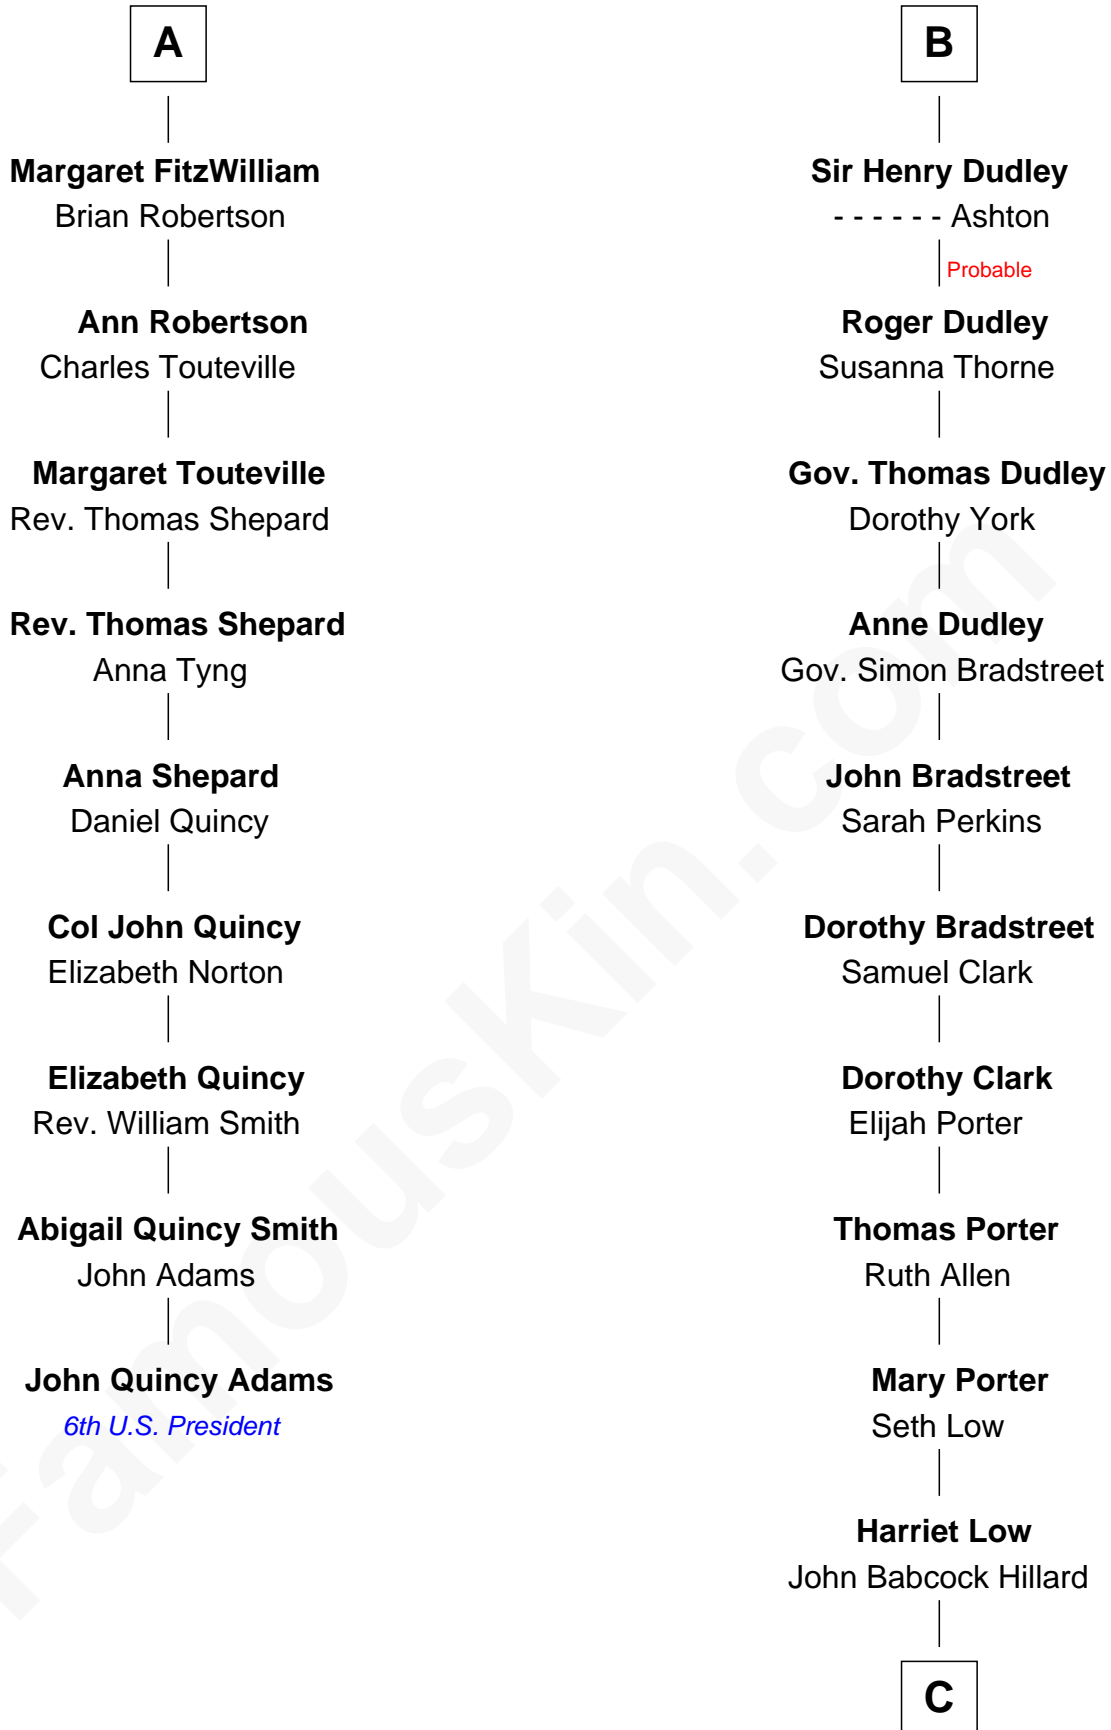

FamousKin.com
Relationship Chart of
John Quincy Adams
6th U.S. President

15th cousin 5 times removed of
Bill Weld
68th Governor of Massachusetts

C

Harriet Hillard

William Augustus White

Margaret Low White

Francis Minot Weld

David Weld

Mary Blake Nichols

Bill Weld

68th Governor of Massachusetts