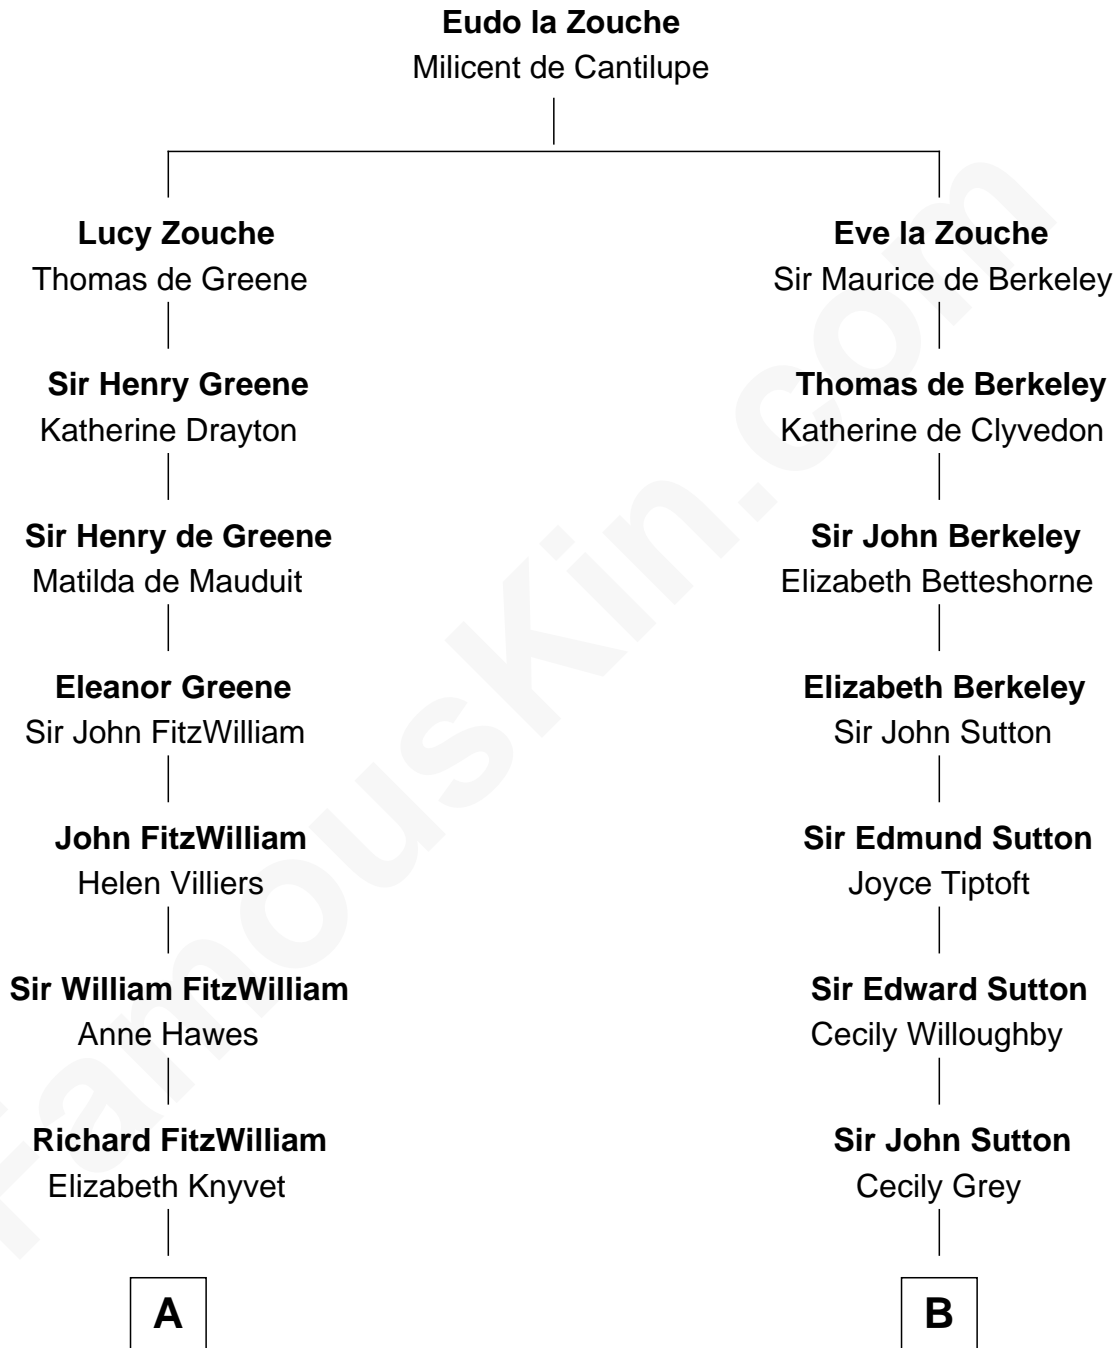

FamousKin.com
Relationship Chart of
John Quincy Adams
6th U.S. President

15th cousin 5 times removed of
Bill Weld
68th Governor of Massachusetts

C

Harriet Hillard

William Augustus White

Margaret Low White

Francis Minot Weld

David Weld

Mary Blake Nichols

Bill Weld

68th Governor of Massachusetts