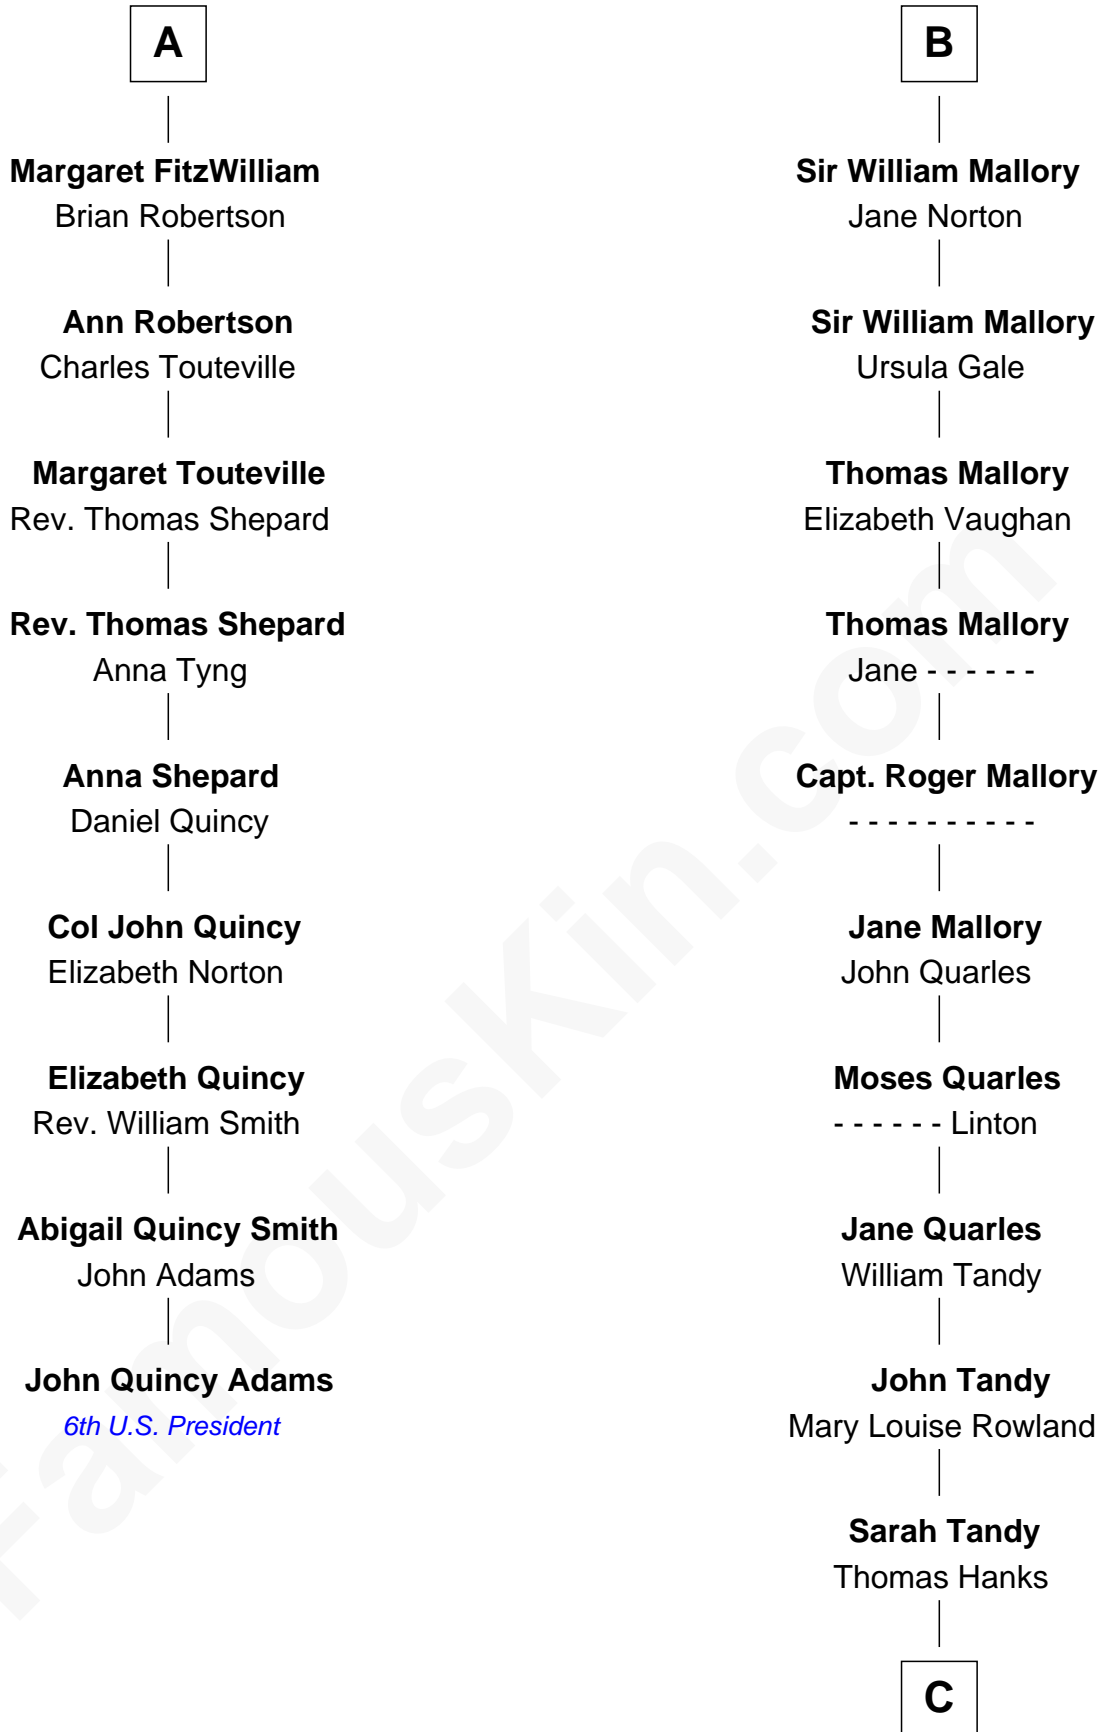

FamousKin.com
Relationship Chart of
John Quincy Adams
6th U.S. President

15th cousin 6 times removed of

Tom Hanks
Movie Actor

Sir John Marmion
Maud de Furnival

C

Thomas Hanks

Rachel J. Rayburn

Daniel Boone Hanks

Mary Catherine Mefford

Ernest Buel Hanks

Gladys Hilda Ball

Amos Mefford Hanks

Janet Marylyn Frager

Tom Hanks

Movie Actor

FamousKin.com