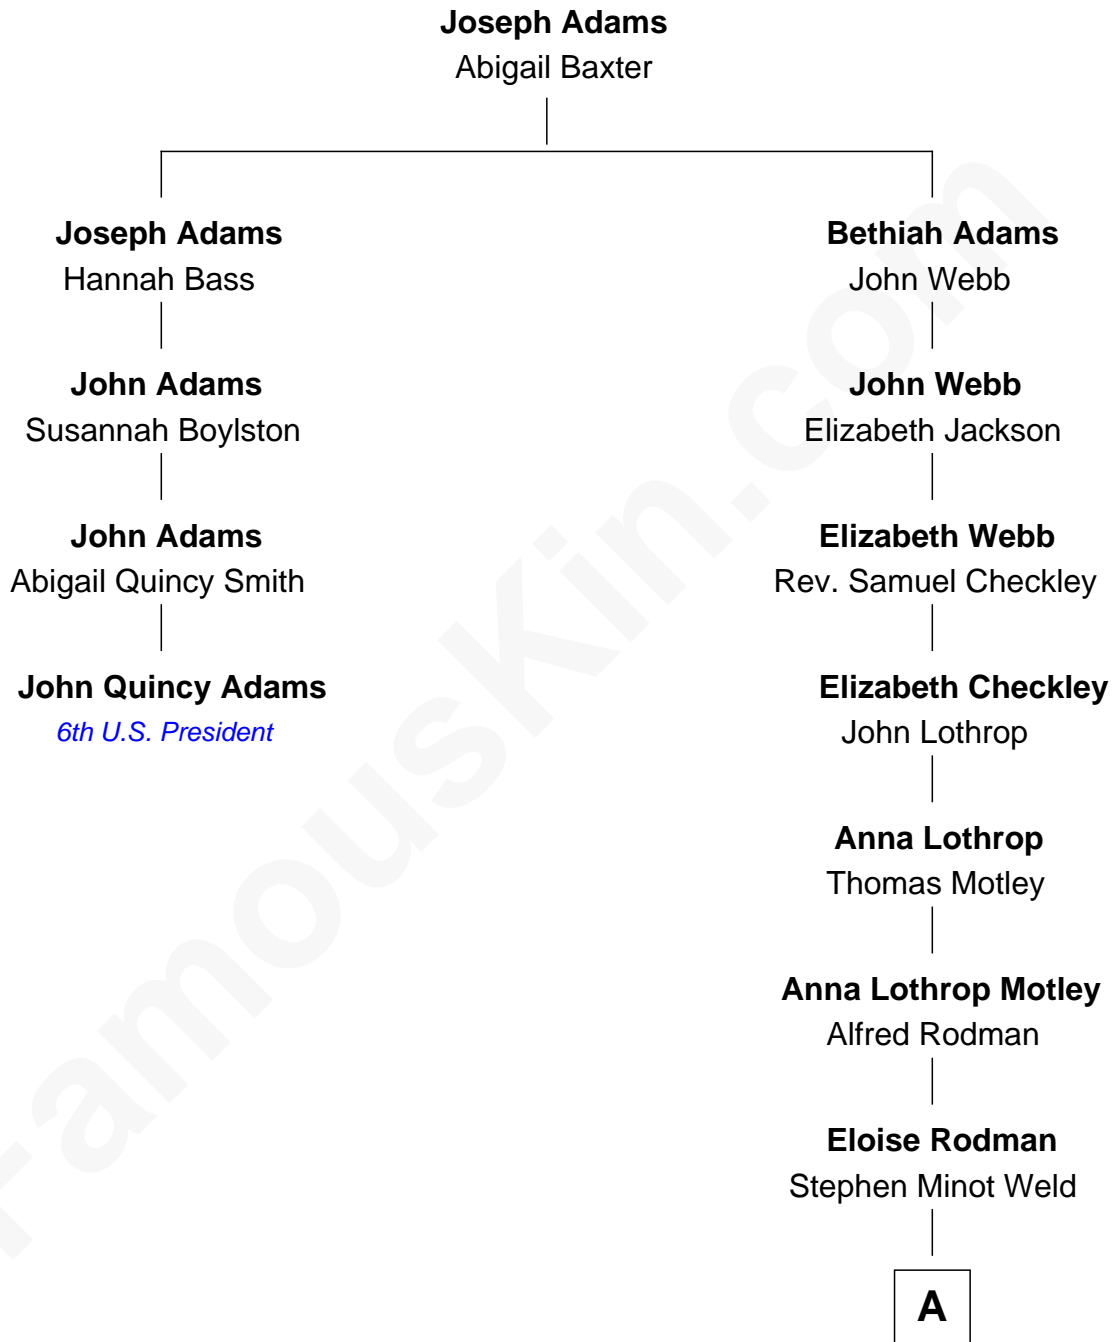

FamousKin.com
Relationship Chart of
John Quincy Adams
6th U.S. President

3rd cousin 6 times removed of
Tuesday Weld
TV and Movie Actress

A

Edward Motley Weld

Sarah Lothrop King

Lothrop Motley Weld

Yosene Balfour Ker

Tuesday Weld

TV and Movie Actress

FamousKin.com