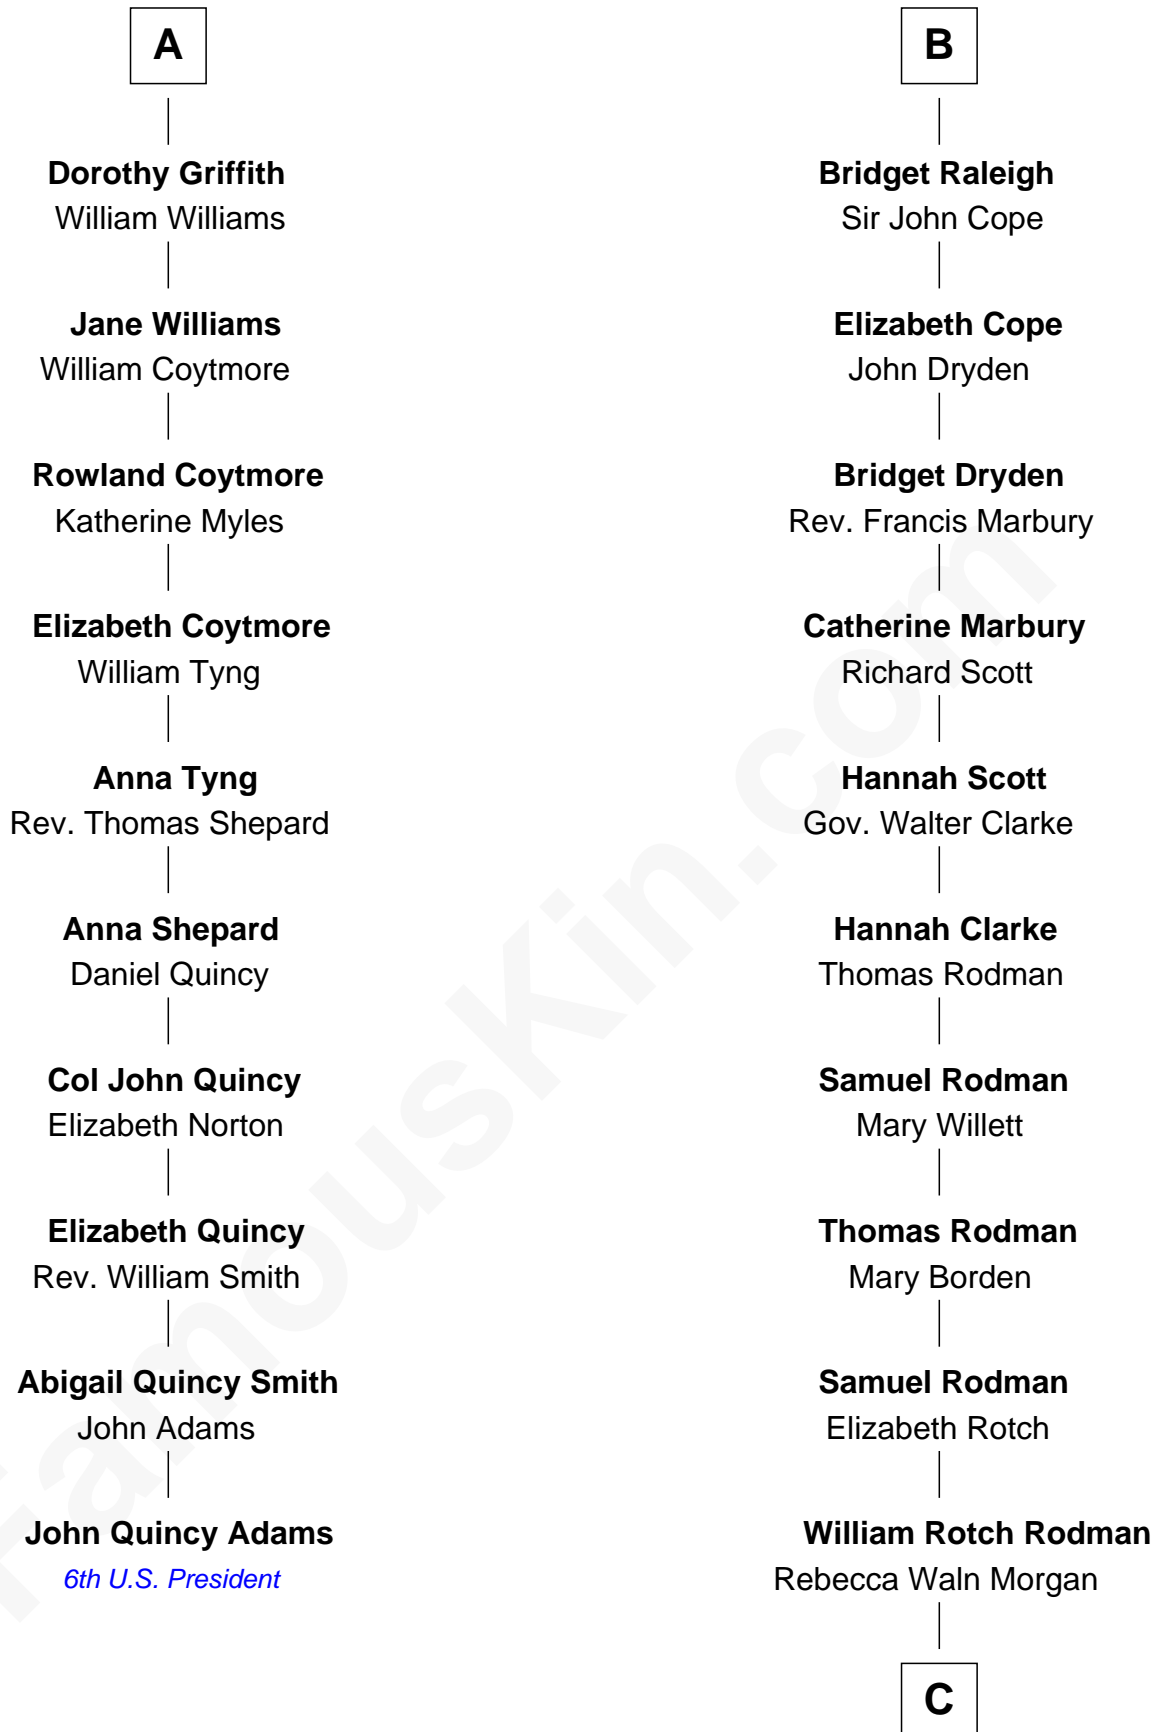

FamousKin.com
Relationship Chart of
John Quincy Adams
6th U.S. President

16th cousin 5 times removed of
Tuesday Weld
TV and Movie Actress

C

—
Alfred Rodman

Anna Lothrop Motley

—
Eloise Rodman

Stephen Minot Weld

—
Edward Motley Weld

Sarah Lothrop King

—
Lothrop Motley Weld

Yosene Balfour Ker

—
Tuesday Weld

TV and Movie Actress

FamousKin.com