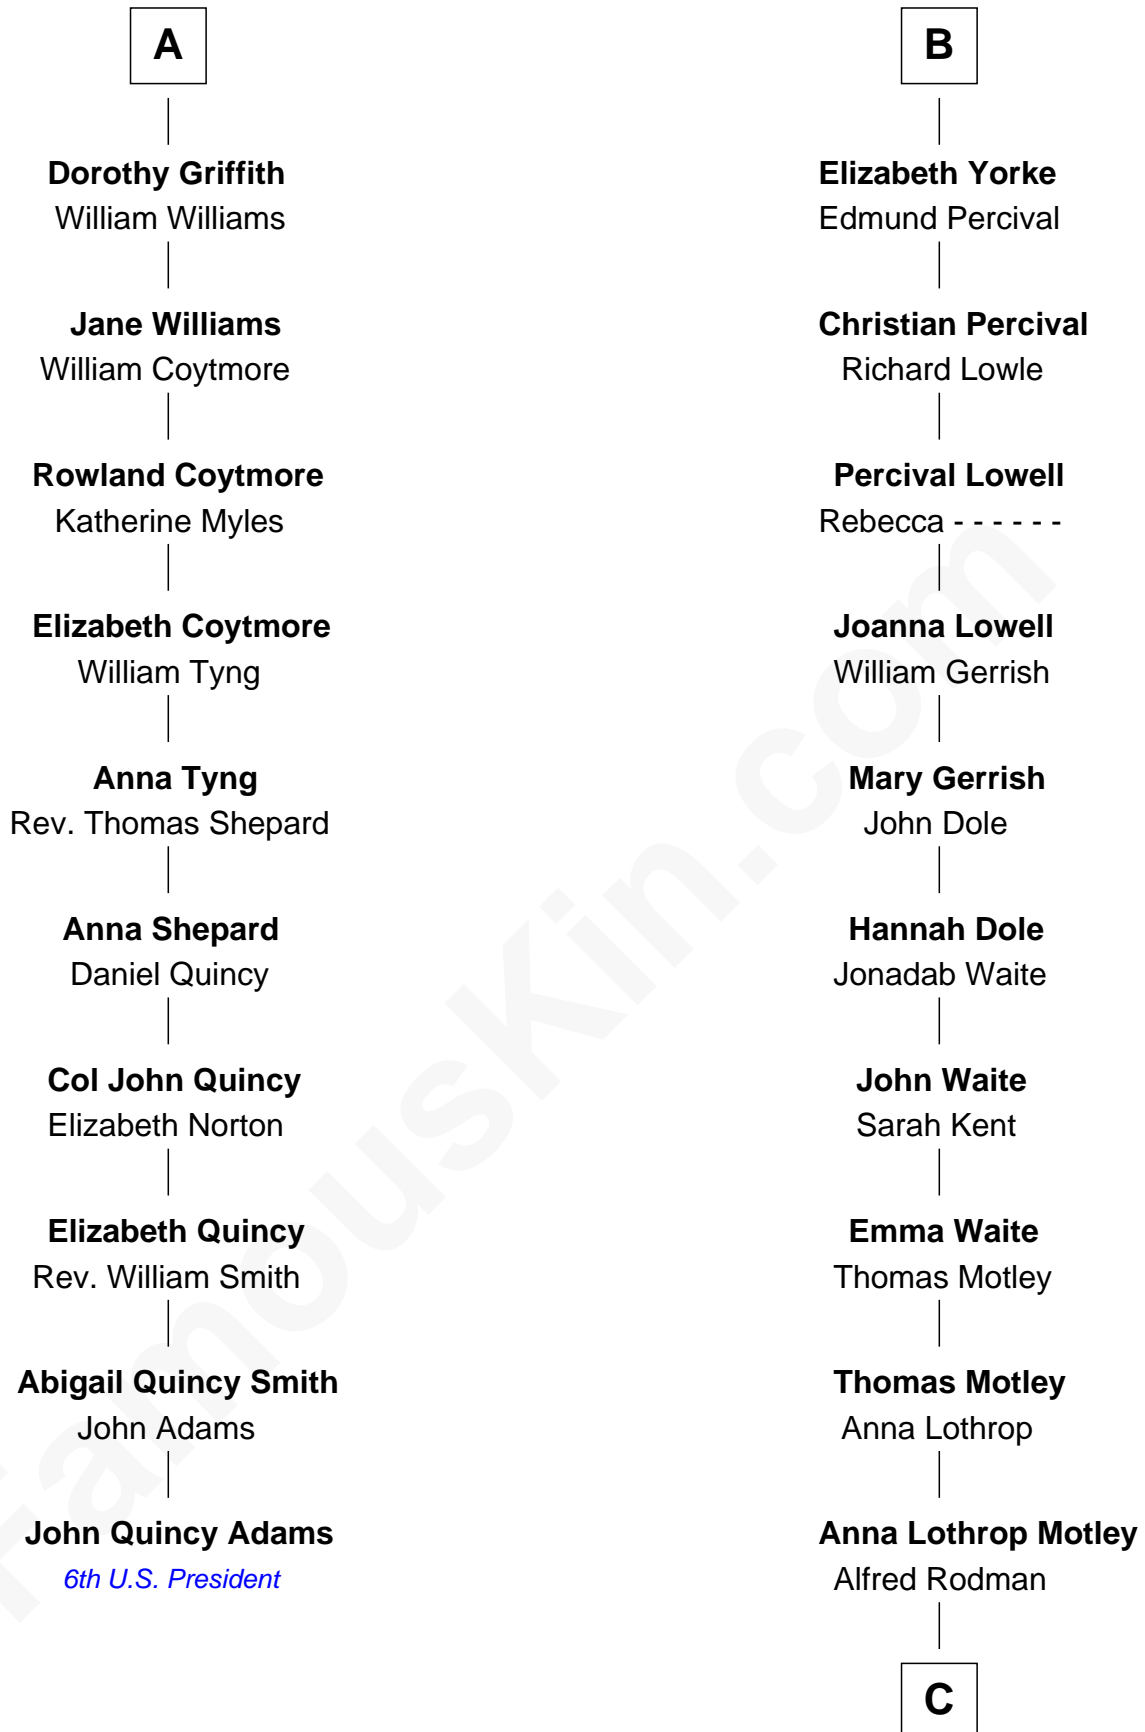

FamousKin.com
Relationship Chart of
John Quincy Adams
6th U.S. President

16th cousin 4 times removed of
Tuesday Weld
TV and Movie Actress

Humphrey de Bohun
 Elizabeth Plantagenet

Sir William de Bohun
 Elizabeth de Badlesmere

Elizabeth de Bohun
 Sir Richard Fitzalan

Elizabeth Fitzalan
 Sir Robert Goushill

Joan Goushill
 Sir Thomas Stanley

Margaret Stanley
 Sir William Troutbeck

Joan Troutbeck
 Sir William Griffith

Sir William Griffith
 Jane Stradling

A

Margaret de Bohun
 Sir Hugh de Courtnay

Elizabeth de Courtnay
 Sir Andrew Luttrell

Sir Hugh Luttrell
 Catherine de Beaumont

Sir John Luttrell
 Margaret Touchet

Sir James Luttrell
 Elizabeth Courtnay

Sir Hugh Luttrell
 Margaret Hill

Eleanor Luttrell
 Roger Yorke

B

C

Eloise Rodman
Stephen Minot Weld

Edward Motley Weld
Sarah Lothrop King

Lothrop Motley Weld
Yosene Balfour Ker

Tuesday Weld
TV and Movie Actress

FamousKin.com