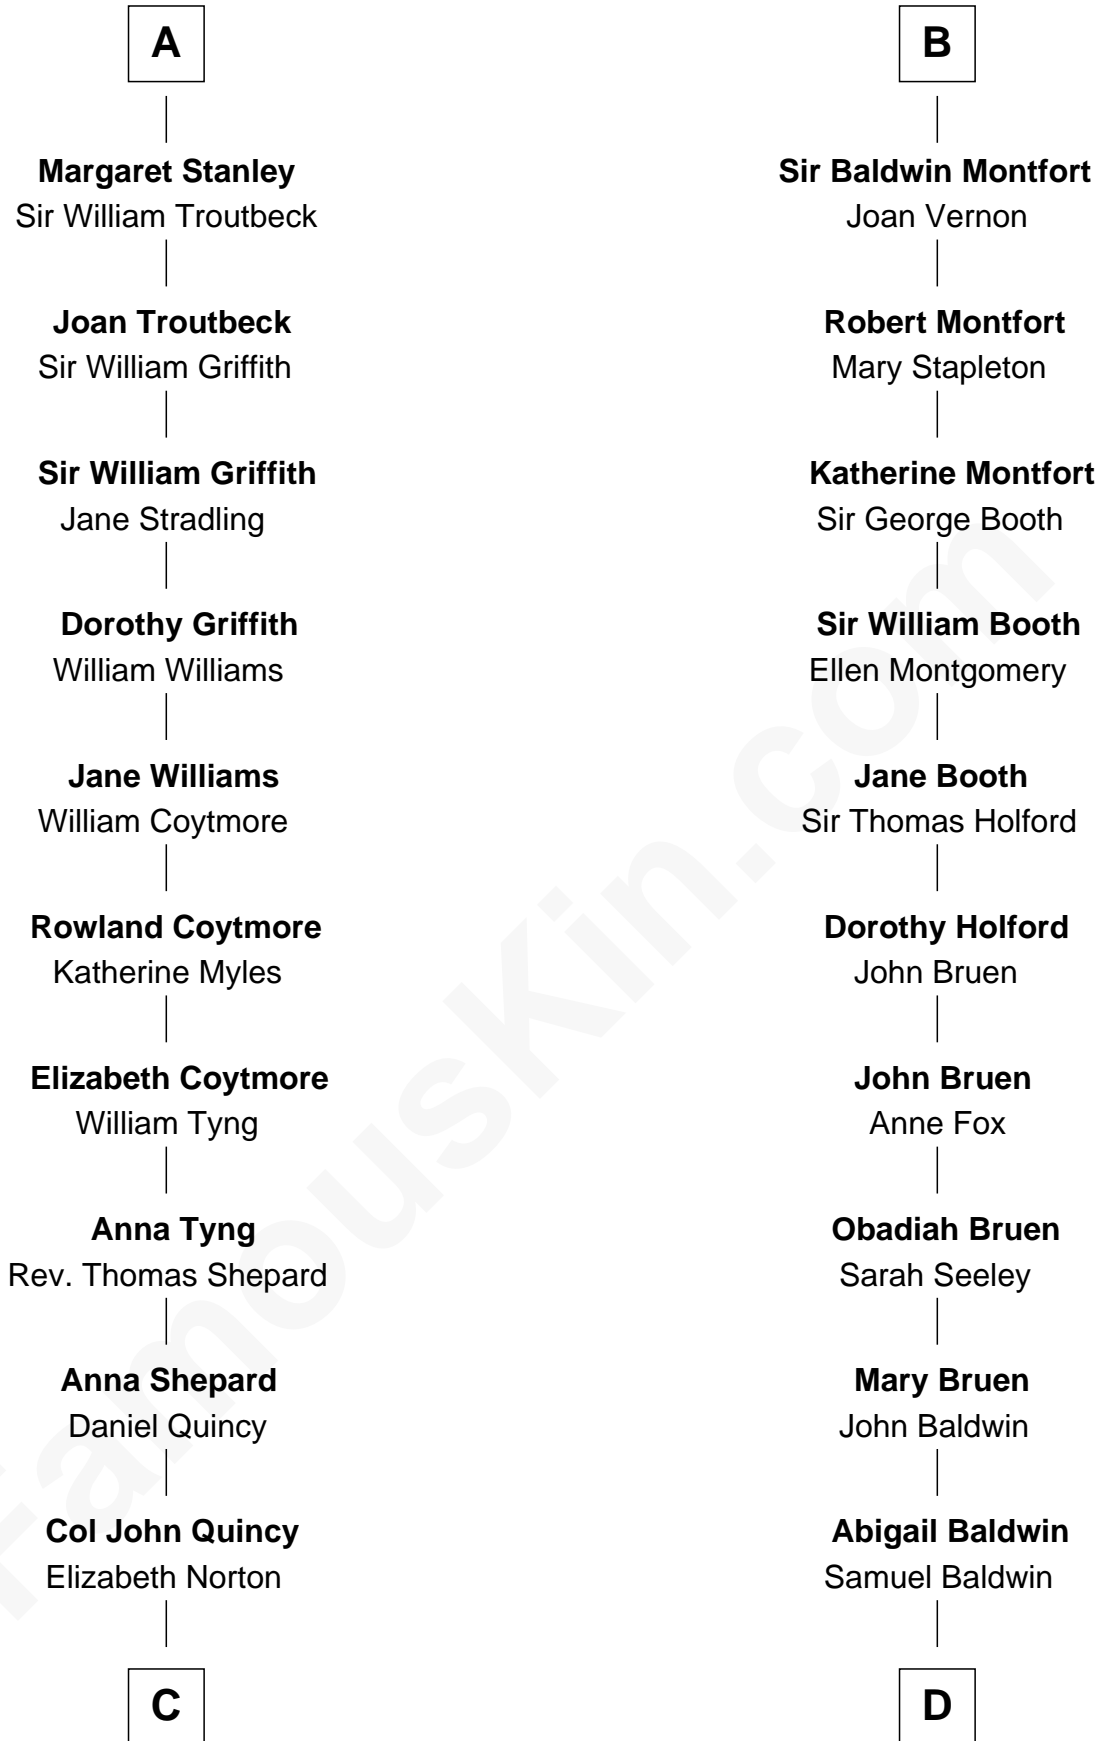

FamousKin.com Relationship Chart of

John Quincy Adams

6th U.S. President

19th cousin of

Abraham Baldwin

Signer of the U.S. Constitution

Sir Humphrey de Bohun

Maud of Eu

Roger V de Toeni

Ralph VII de Toeni

Mary - - - - -

Alice de Toeni

Guy de Beauchamp

Maud de Beauchamp

Sir Geoffrey de Say

Idonea de Say

Sir John de Clinton

Margaret de Clinton

Sir Baldwin de Montfort

Sir William Montfort

Margaret Pecche

B

C

Elizabeth Quincy
Rev. William Smith

Abigail Quincy Smith
John Adams

John Quincy Adams
6th U.S. President

D

Timothy Baldwin
Bathsheba Stone

Michael Baldwin
Lucy Dudley

Abraham Baldwin
Signer of the U.S. Constitution

FamousKin.com