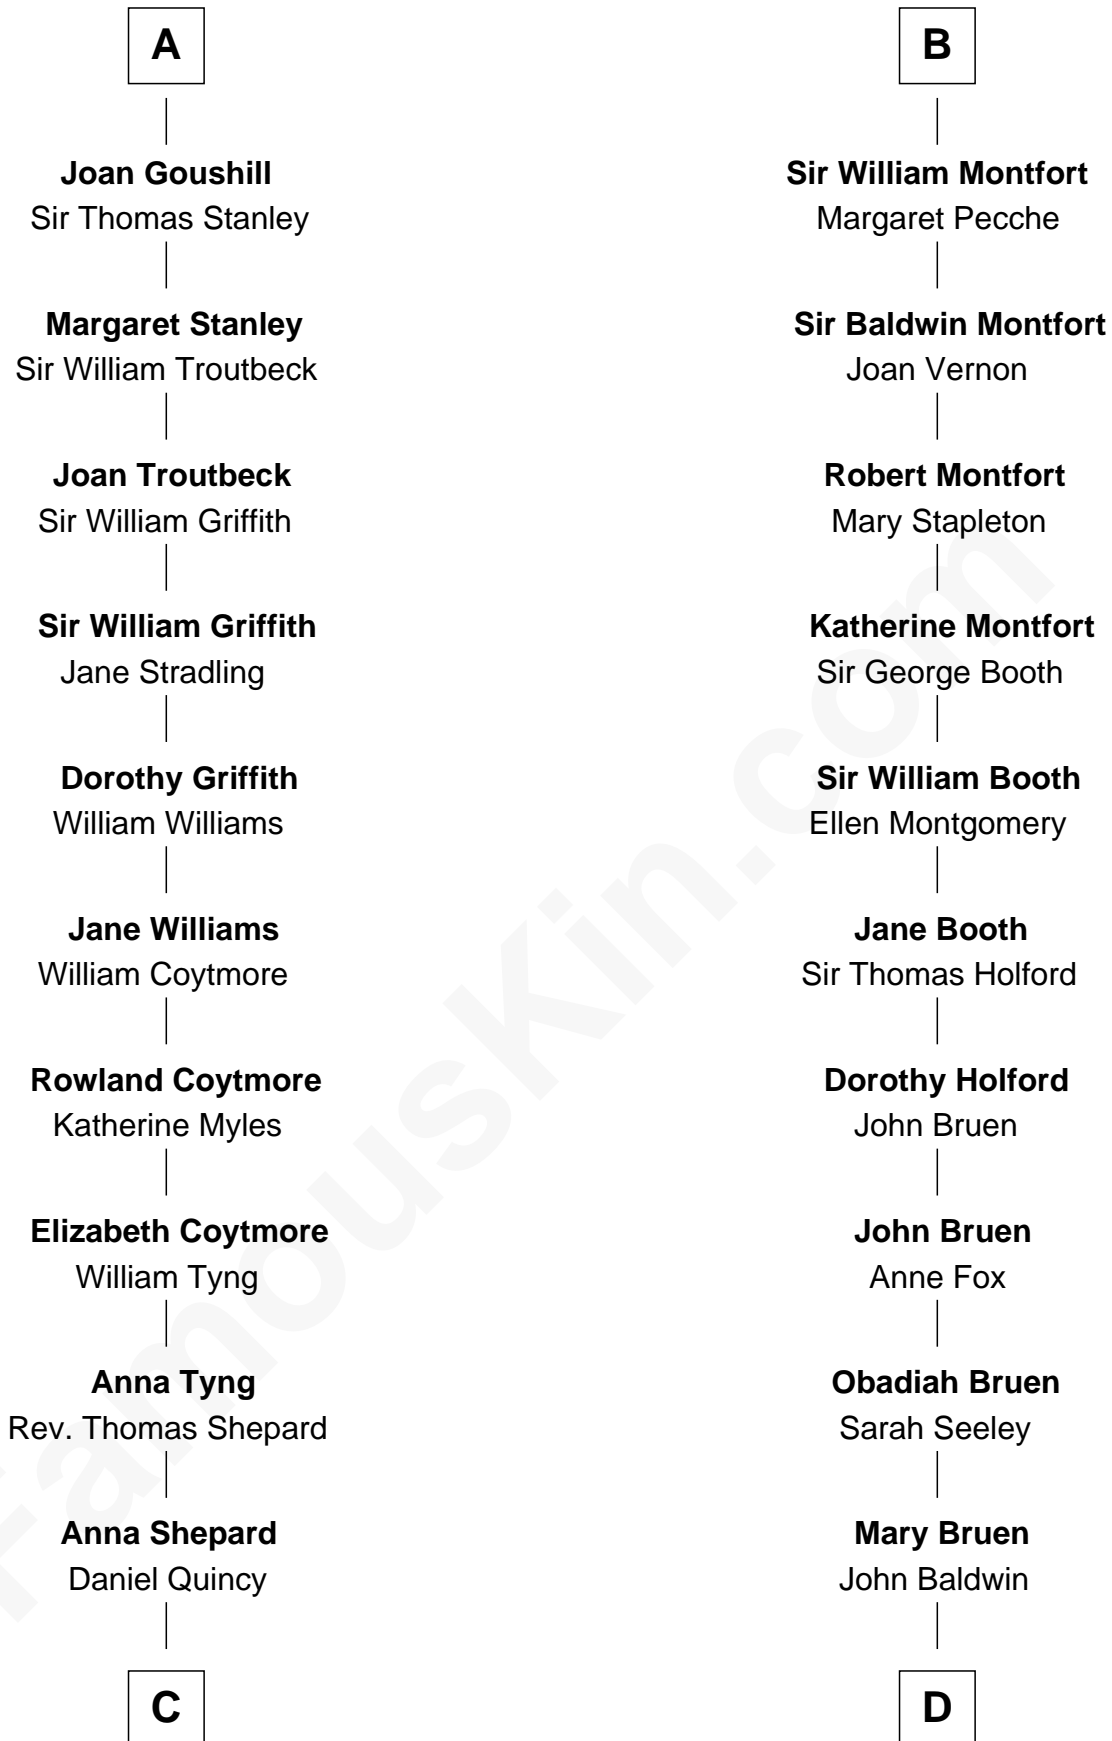

FamousKin.com Relationship Chart of

John Quincy Adams

6th U.S. President

20th cousin of

Abraham Baldwin

Signer of the U.S. Constitution

C

Col John Quincy
Elizabeth Norton

Elizabeth Quincy
Rev. William Smith

Abigail Quincy Smith
John Adams

John Quincy Adams
6th U.S. President

D

Abigail Baldwin
Samuel Baldwin

Timothy Baldwin
Bathsheba Stone

Michael Baldwin
Lucy Dudley

Abraham Baldwin
Signer of the U.S. Constitution