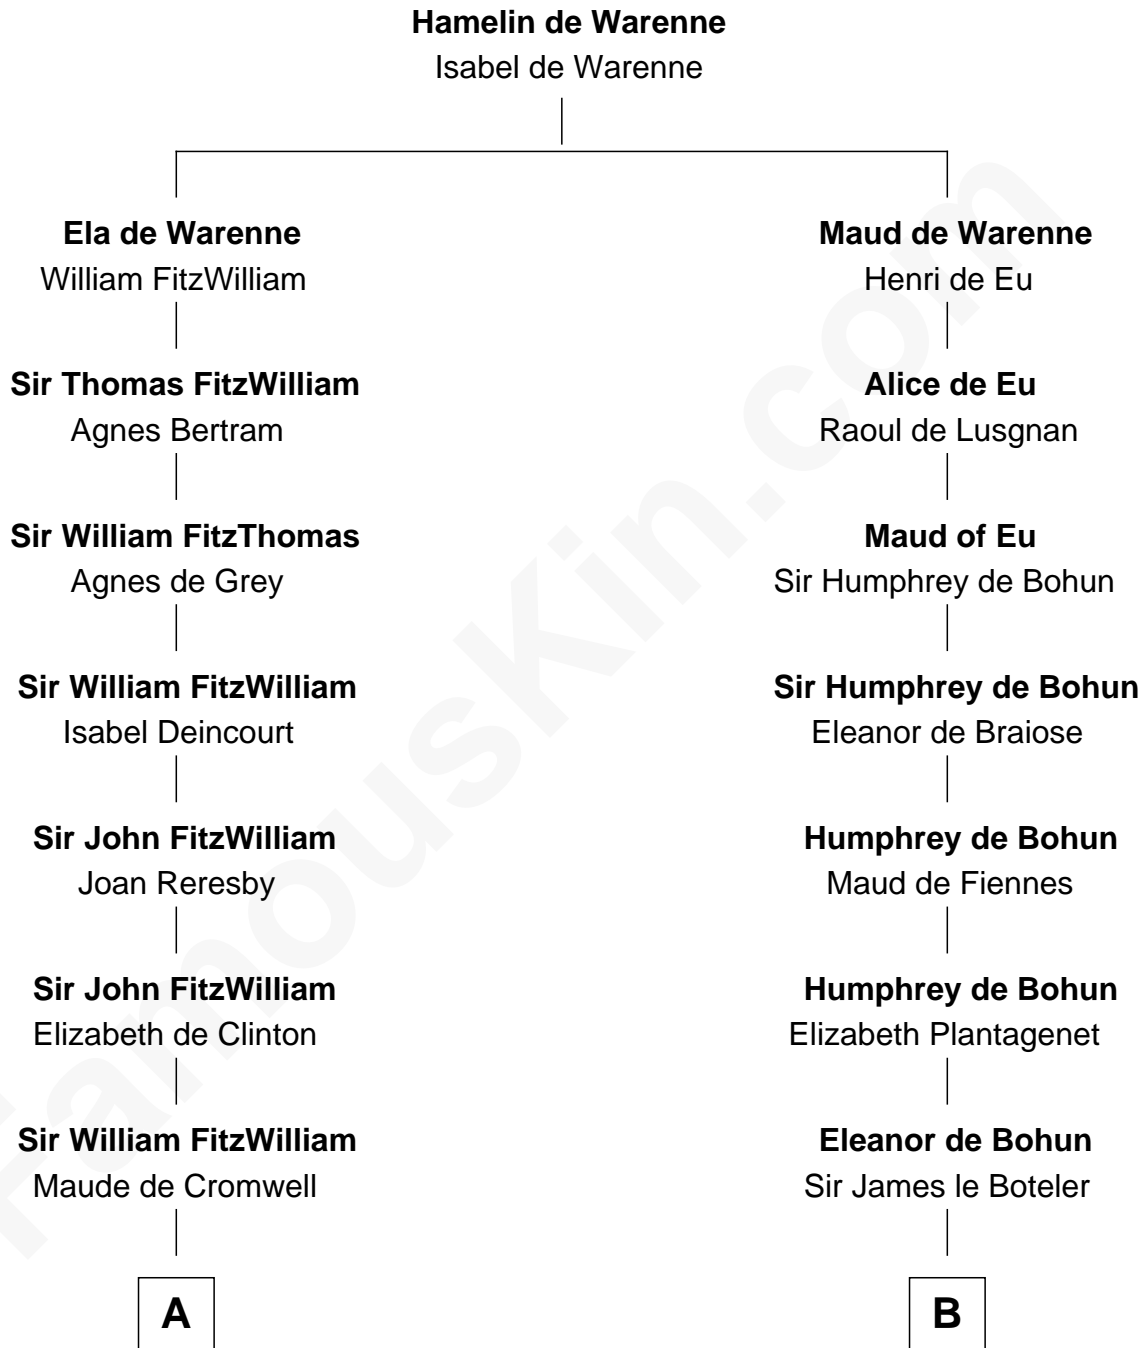

FamousKin.com
Relationship Chart of
John Quincy Adams
6th U.S. President

19th cousin 2 times removed of

Charles Carroll
Signer of the Declaration of Independence

C

Elizabeth Quincy
Rev. William Smith

Abigail Quincy Smith
John Adams

John Quincy Adams
6th U.S. President

D

Jane Lowe
Col. Henry Sewall

Nicholas Sewall
Susanna Burgess

Jane Sewall
Clement Brooke

Elizabeth Brooke
Charles Carroll

Charles Carroll
Signer of Declaration of Independence